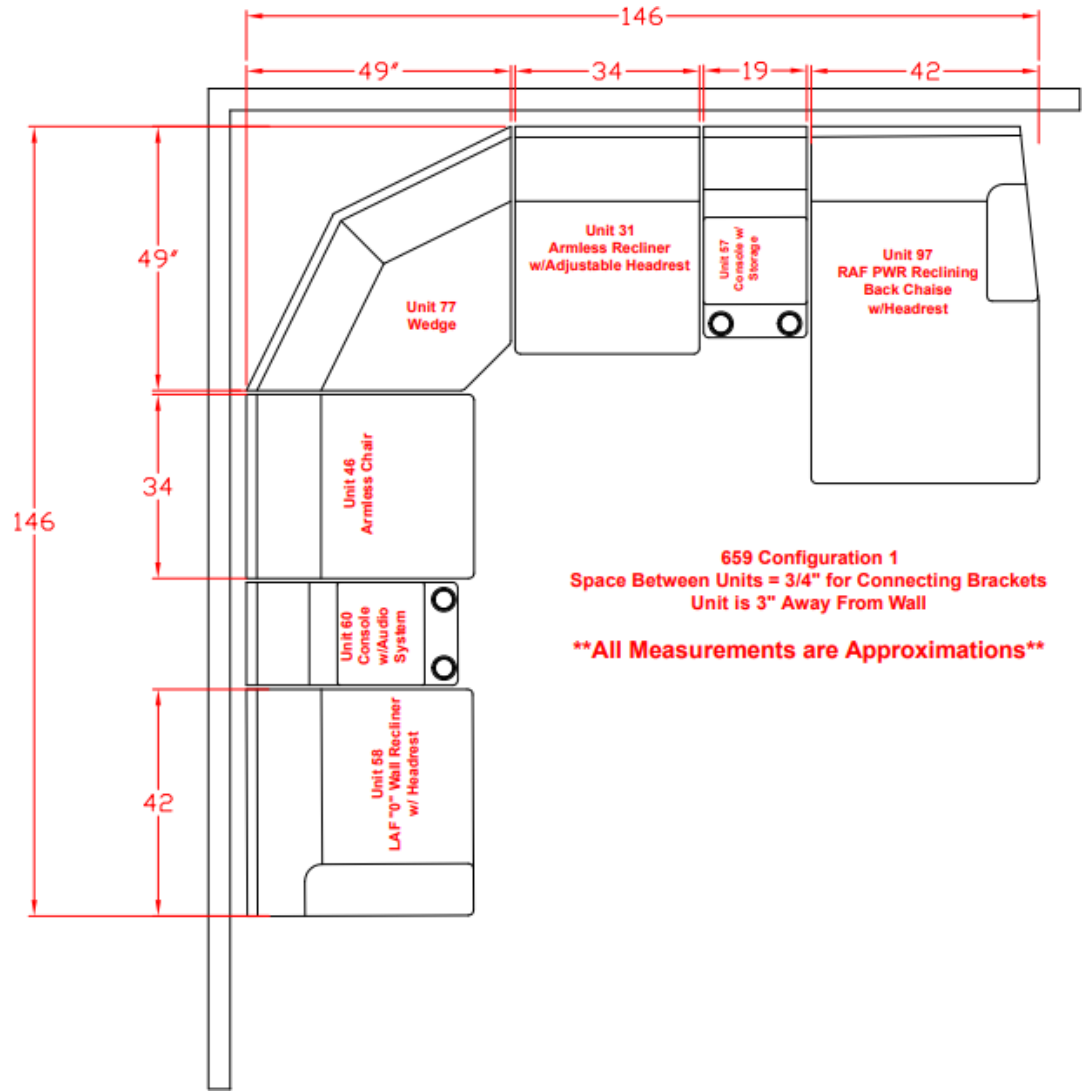

RPs' information 6590646

Call out	Part Number	Description	Qty	Material
9	6590646031	CHAISE PAD	1	Fabric
12	427795RP	POLY CUSH	1	FOAM, LMF
17	427629RP	POLY BK CHAISE	1	FOAM, LMF
18	427630RP	POLY OTTO	1	FOAM, LMF
34	6590646048	COMPLETE IN/OUT BACK	1	Fabric
43	6590646021	SEAT PLATFORM	1	Fabric
46	31855P1	259 BLK RND LEG W/NSP 1/P	4	Plastic
357	30651RP	FIBER RECYCLED BROWN	5	Fiber
400	74843RP	FURNITURE CONNECTOR	4	Metal
499	73507RP	BOLT 1/4-20X3/4 INCH	8	Metal

659 Configuration 1
 Space Between Units = 3/4" for Connecting Brackets
 Unit is 3" Away From Wall

****All Measurements are Approximations****

659 Configuration 2
Space Between Units = 3/4" for Connecting Brackets
Unit is 3" Away From Wall

****All Measurements are Approximations****

659 Configuration 3
Space Between Units = 3/4" for Connecting Brackets
Unit is 3" Away From Wall

****All Measurements are Approximations****

659 Configuration 4
Space Between Units = 3/4" for Connecting Brackets
Unit is 3" Away From Wall

****All Measurements are Approximations****