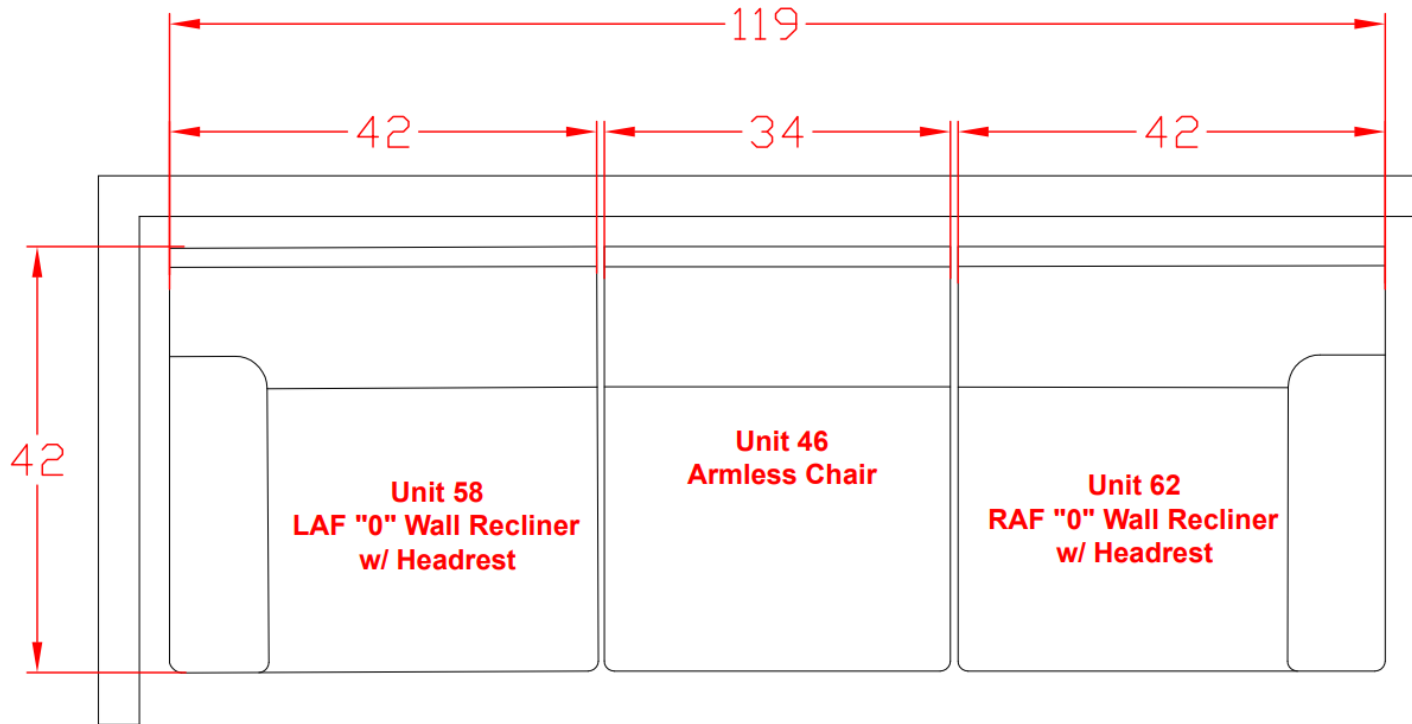

RPs' information 6590646

Call out	Part Number	Description	Qty	Material
9	6590646031	CHAISE PAD	1	Fabric
12	427795RP	POLY CUSH	1	FOAM, LMF
17	427629RP	POLY BK CHAISE	1	FOAM, LMF
18	427630RP	POLY OTTO	1	FOAM, LMF
34	6590646048	COMPLETE IN/OUT BACK	1	Fabric
43	6590646021	SEAT PLATFORM	1	Fabric
46	31855P1	259 BLK RND LEG W/NSP 1/P	4	Plastic
357	30651RP	FIBER RECYCLED BROWN	5	Fiber
400	74843RP	FURNITURE CONNECTOR	4	Metal
499	73507RP	BOLT 1/4-20X3/4 INCH	8	Metal

659 Configuration 1
 Space Between Units = 3/4" for Connecting Brackets
 Unit is 3" Away From Wall

****All Measurements are Approximations****

659 Configuration 2
Space Between Units = 3/4" for Connecting Brackets
Unit is 3" Away From Wall

****All Measurements are Approximations****

659 Configuration 3
Space Between Units = 3/4" for Connecting Brackets
Unit is 3" Away From Wall

****All Measurements are Approximations****

659 Configuration 4
Space Between Units = 3/4" for Connecting Brackets
Unit is 3" Away From Wall

****All Measurements are Approximations****