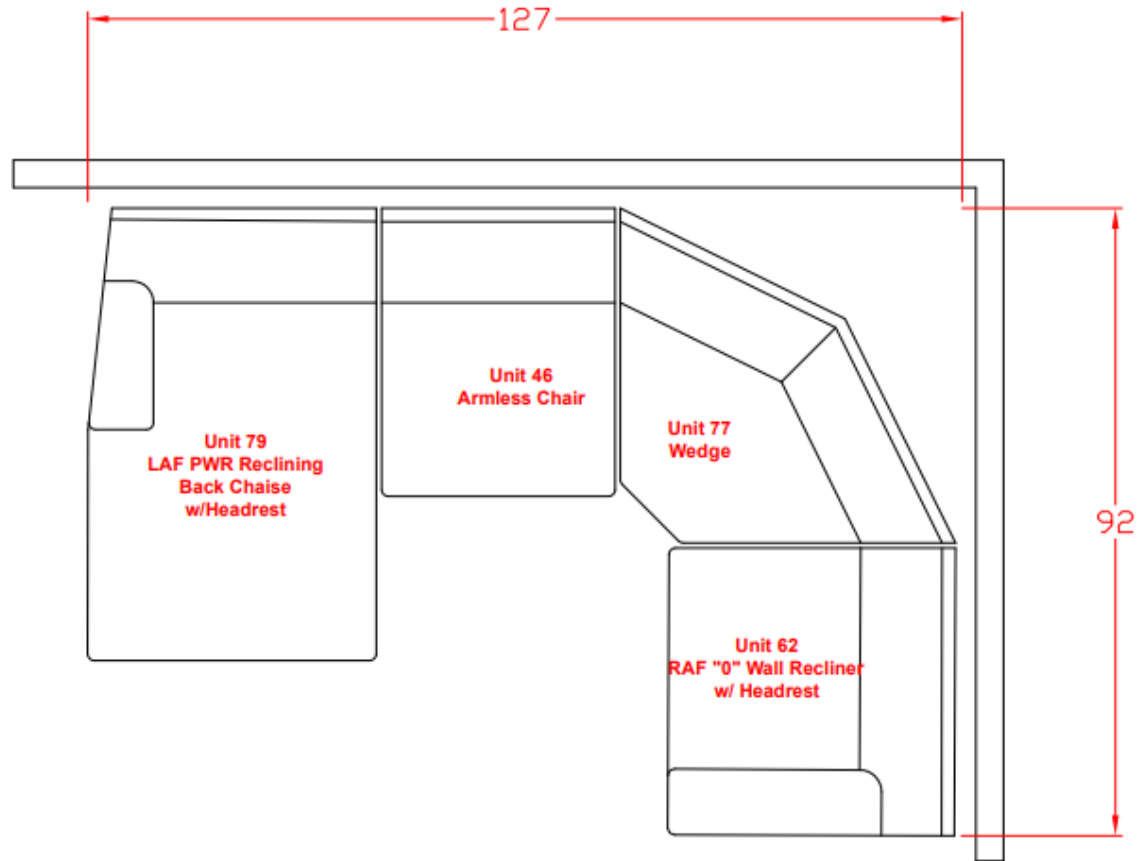

RPs' information 6590646

Call out	Part Number	Description	Qty	Material
9	6590646031	CHAISE PAD	1	Fabric
12	427795RP	POLY CUSH	1	FOAM, LMF
17	427629RP	POLY BK CHAISE	1	FOAM, LMF
18	427630RP	POLY OTTO	1	FOAM, LMF
34	6590646048	COMPLETE IN/OUT BACK	1	Fabric
43	6590646021	SEAT PLATFORM	1	Fabric
46	31855P1	259 BLK RND LEG W/NSP 1/P	4	Plastic
357	30651RP	FIBER RECYCLED BROWN	5	Fiber
400	74843RP	FURNITURE CONNECTOR	4	Metal
499	73507RP	BOLT 1/4-20X3/4 INCH	8	Metal

659 Configuration 1
 Space Between Units = 3/4" for Connecting Brackets
 Unit is 3" Away From Wall

****All Measurements are Approximations****

659 Configuration 2
Space Between Units = 3/4" for Connecting Brackets
Unit is 3" Away From Wall

****All Measurements are Approximations****

659 Configuration 3
Space Between Units = 3/4" for Connecting Brackets
Unit is 3" Away From Wall

****All Measurements are Approximations****

659 Configuration 4
Space Between Units = 3/4" for Connecting Brackets
Unit is 3" Away From Wall