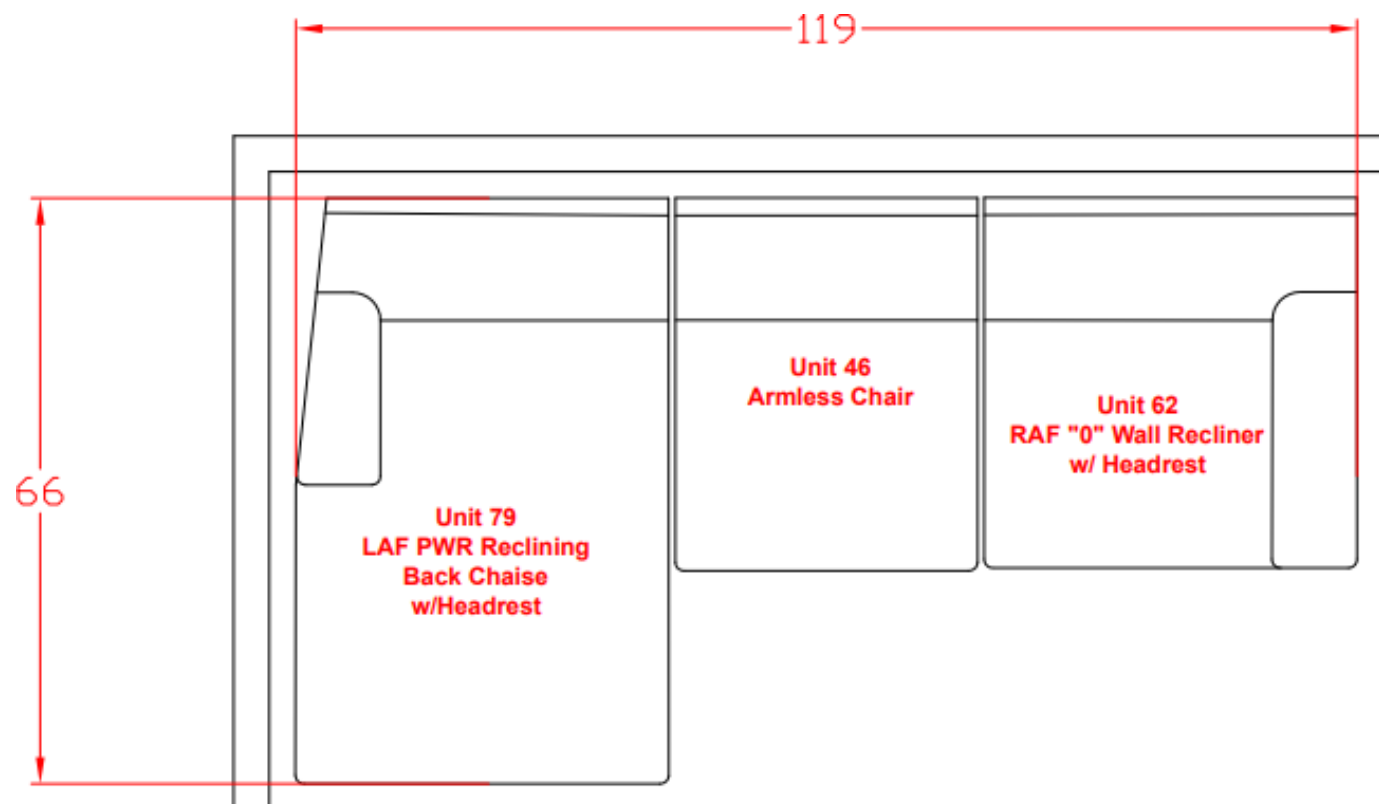

RPs' information 6590646

Call out	Part Number	Description	Qty	Material
9	6590646031	CHAISE PAD	1	Fabric
12	427795RP	POLY CUSH	1	FOAM, LMF
17	427629RP	POLY BK CHAISE	1	FOAM, LMF
18	427630RP	POLY OTTO	1	FOAM, LMF
34	6590646048	COMPLETE IN/OUT BACK	1	Fabric
43	6590646021	SEAT PLATFORM	1	Fabric
46	31855P1	259 BLK RND LEG W/NSP 1/P	4	Plastic
357	30651RP	FIBER RECYCLED BROWN	5	Fiber
400	74843RP	FURNITURE CONNECTOR	4	Metal
499	73507RP	BOLT 1/4-20X3/4 INCH	8	Metal

659 Configuration 1
 Space Between Units = 3/4" for Connecting Brackets
 Unit is 3" Away From Wall

****All Measurements are Approximations****

659 Configuration 2
Space Between Units = 3/4" for Connecting Brackets
Unit is 3" Away From Wall

****All Measurements are Approximations****

659 Configuration 3
Space Between Units = 3/4" for Connecting Brackets
Unit is 3" Away From Wall

****All Measurements are Approximations****

659 Configuration 4
Space Between Units = 3/4" for Connecting Brackets
Unit is 3" Away From Wall