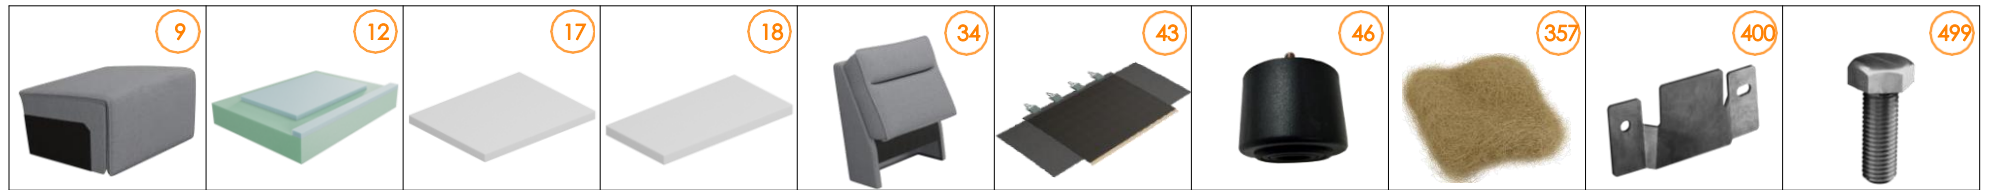

RPs' information 6590646

Call out	Part Number	Description	Qty	Material
9	6590646031	CHAISE PAD	1	Fabric
12	427795RP	POLY CUSH	1	FOAM, LMF
17	427629RP	POLY BK CHAISE	1	FOAM, LMF
18	427630RP	POLY OTTO	1	FOAM, LMF
34	6590646048	COMPLETE IN/OUT BACK	1	Fabric
43	6590646021	SEAT PLATFORM	1	Fabric
46	31855P1	259 BLK RND LEG W/NSP 1/P	4	Plastic
357	30651RP	FIBER RECYCLED BROWN	5	Fiber
400	74843RP	FURNITURE CONNECTOR	4	Metal
499	73507RP	BOLT 1/4-20X3/4 INCH	8	Metal