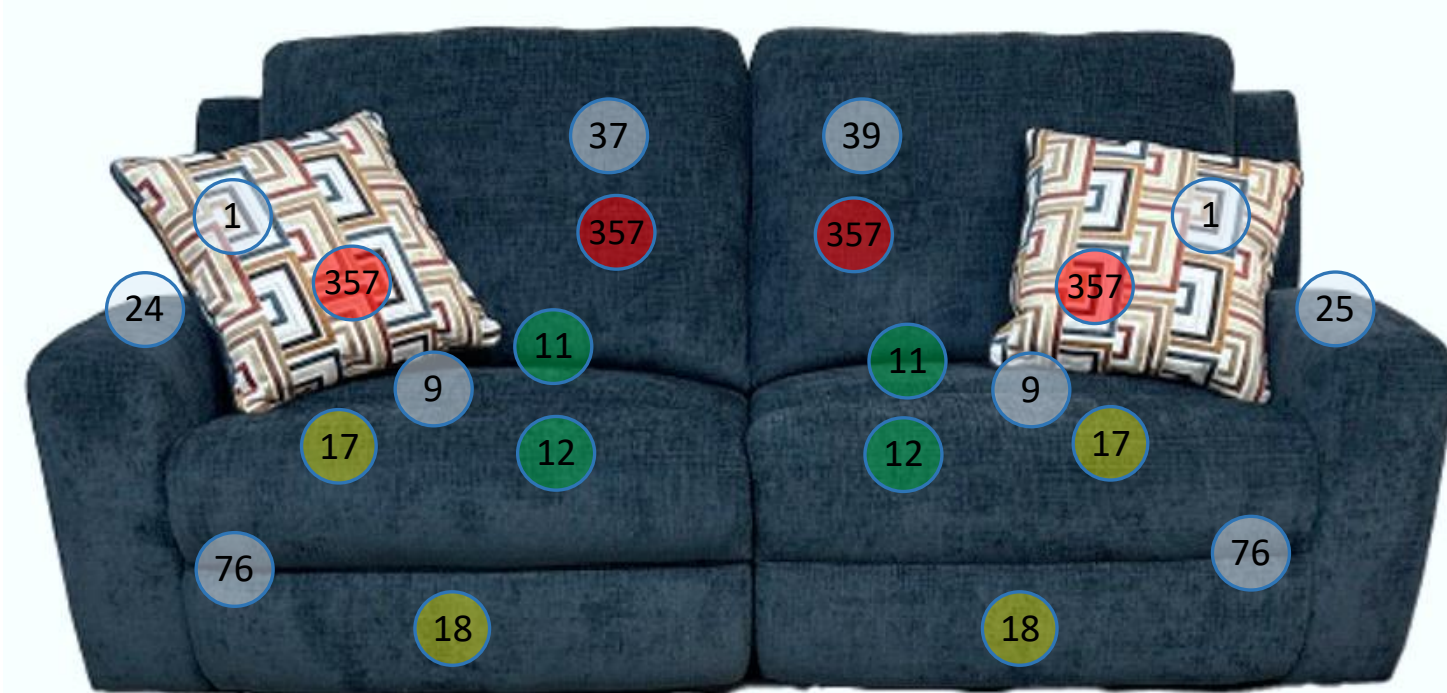

# 3880681

Call out	Description
● (Red)	Blown Fiber
● (Yellow)	Cushion Chaise Pad – Top Pad
● (Green)	Cushion Foam
● (Yellow)	KD Component
● (Blue)	Cover

For more RPs' information, please see the following page.