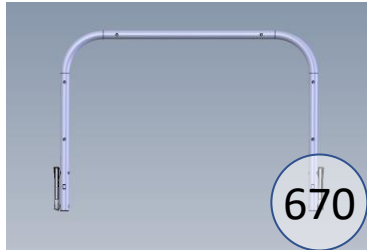

3880581

Call out	Description
● (Red)	Blown Fiber
● (Yellow)	Cushion Chaise Pad – Top Pad
● (Green)	Cushion Foam
● (Orange)	KD Component
● (Light Blue)	Cover

For more RPs' information, please see the following page.

426

433

227

177

617

666

668

667

670

615

658

659