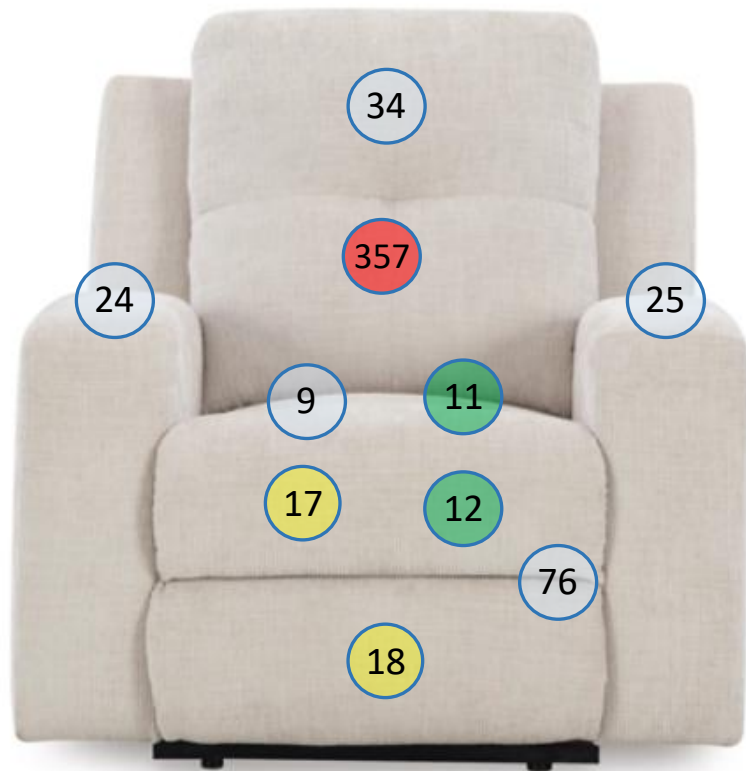

# 3880529

Call out	Description
	Blown Fiber
	Cushion Chaise Pad – Top Pad
	Cushion Foam
	KD Component
	Cover

For more RPs' information, please see the following page.