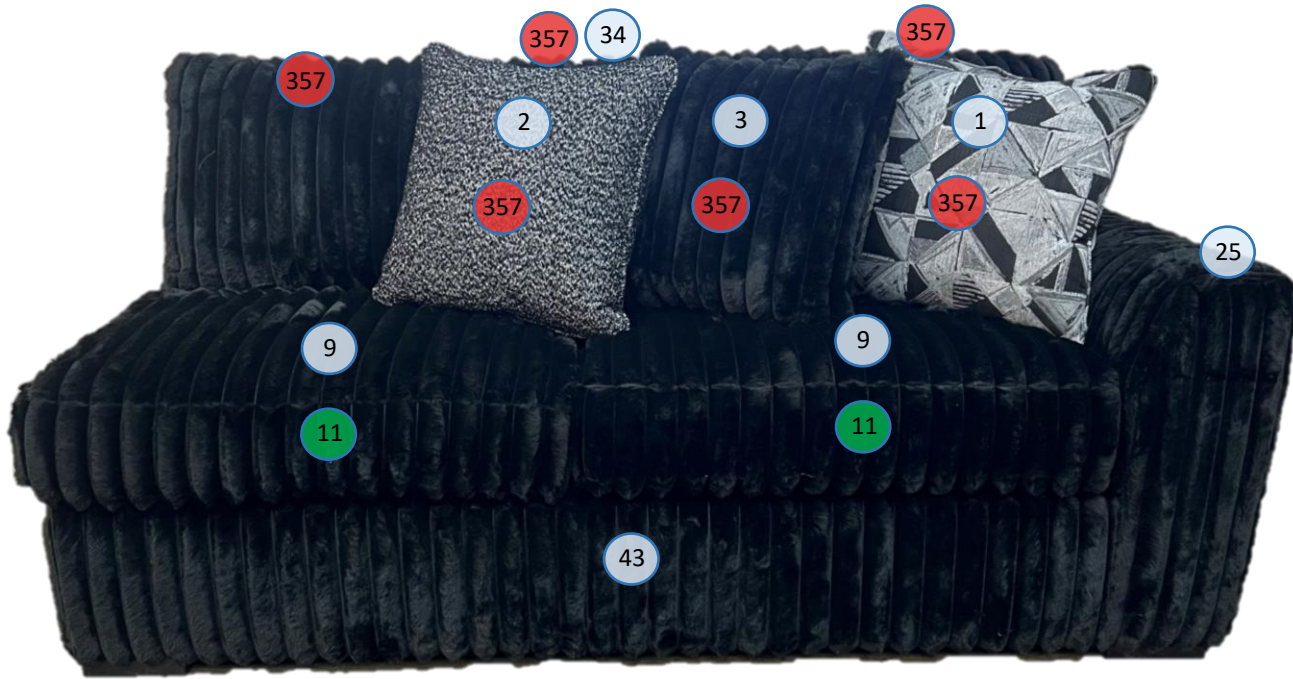

9810467

Call out	Description
	Blown Fiber
	Cushion Chaise Pad – Top Pad
	Cushion Foam
	KD Component
	Cover

For more RPs' information, please see the following page.