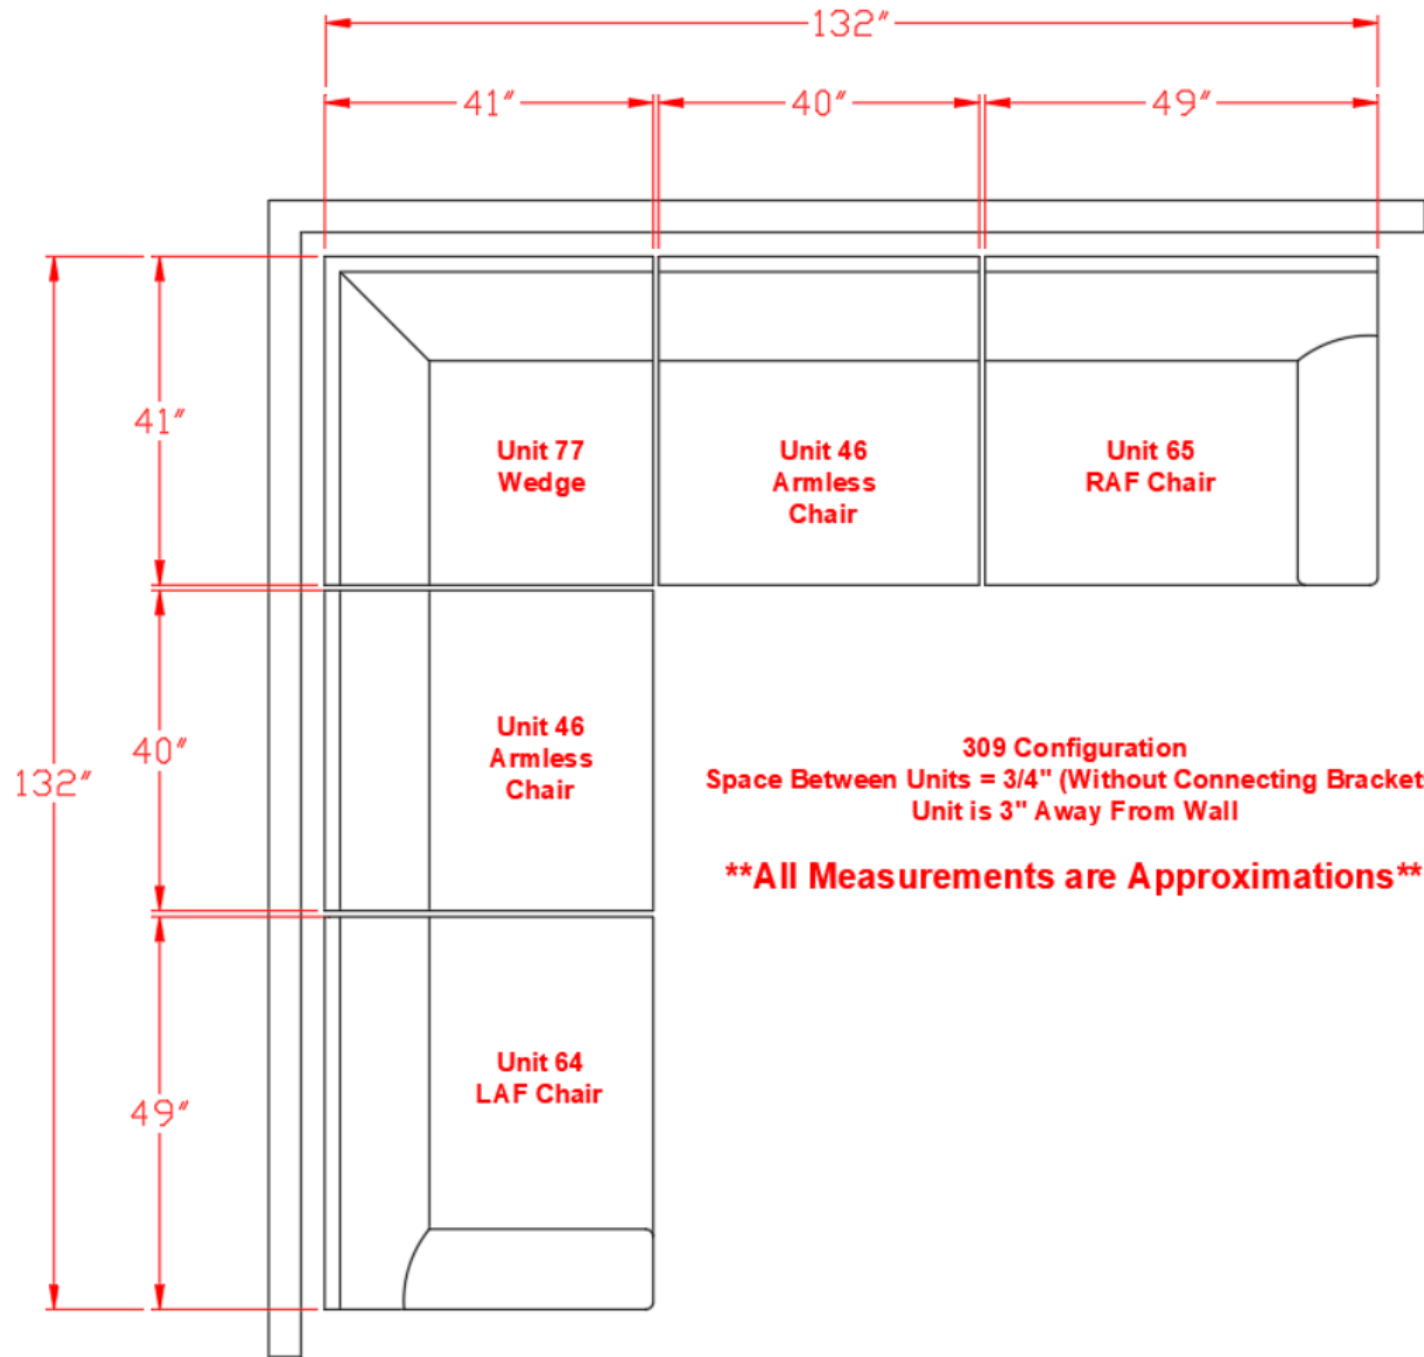

3090265

Call out	Description
	Blown Fiber
	Cushion Chaise Pad – Top Pad
	Cushion Foam
	KD Component
	Cover

For more RPs' information, please see the following page.

309 Configuration
Space Between Units = 3/4" (Without Connecting Brackets)
Unit is 3" Away From Wall

****All Measurements are Approximations****