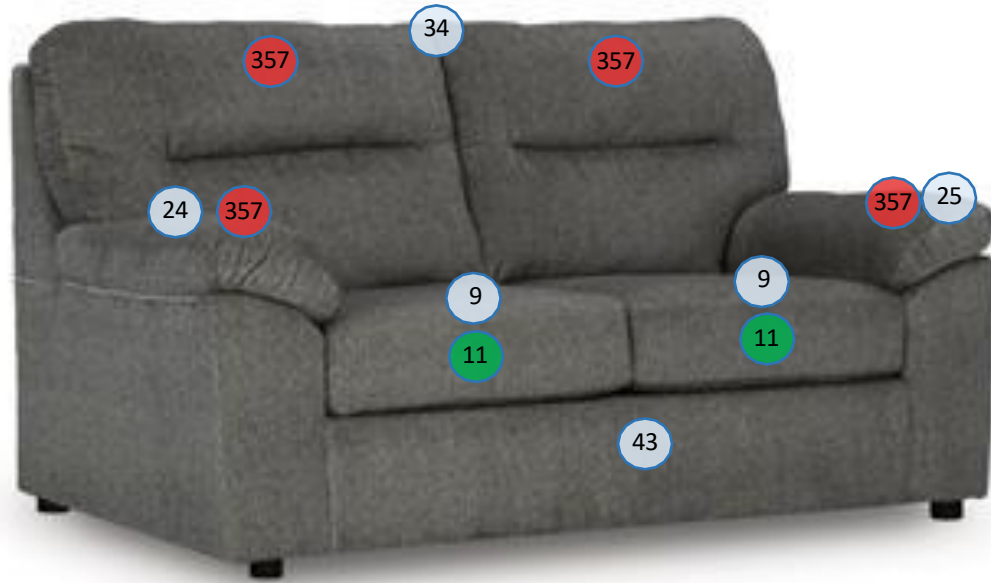

3030535

Call out	Description
	Blown Fiber
	Cushion Chaise Pad – Top Pad
	Cushion Foam
	KD Component
	Cover

For more RPs' information, please see the following page.

46

362