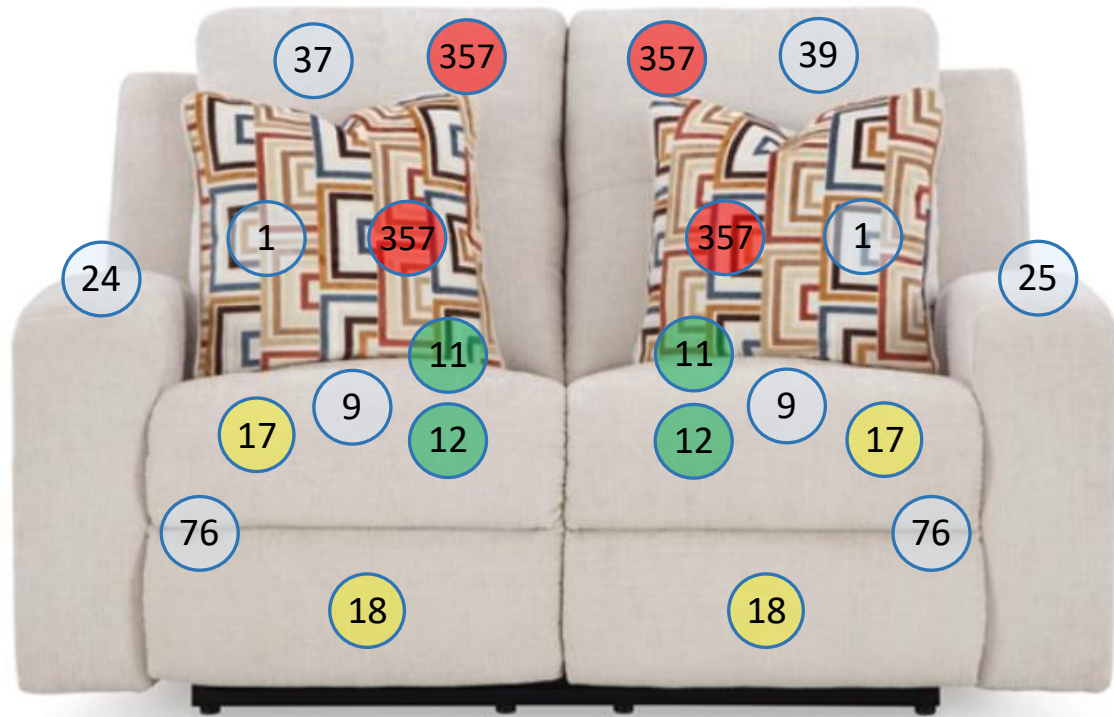

3880586

Call out	Description
	Blown Fiber
	Cushion Chaise Pad – Top Pad
	Cushion Foam
	KD Component
	Cover

For more RPs' information, please see the following page.