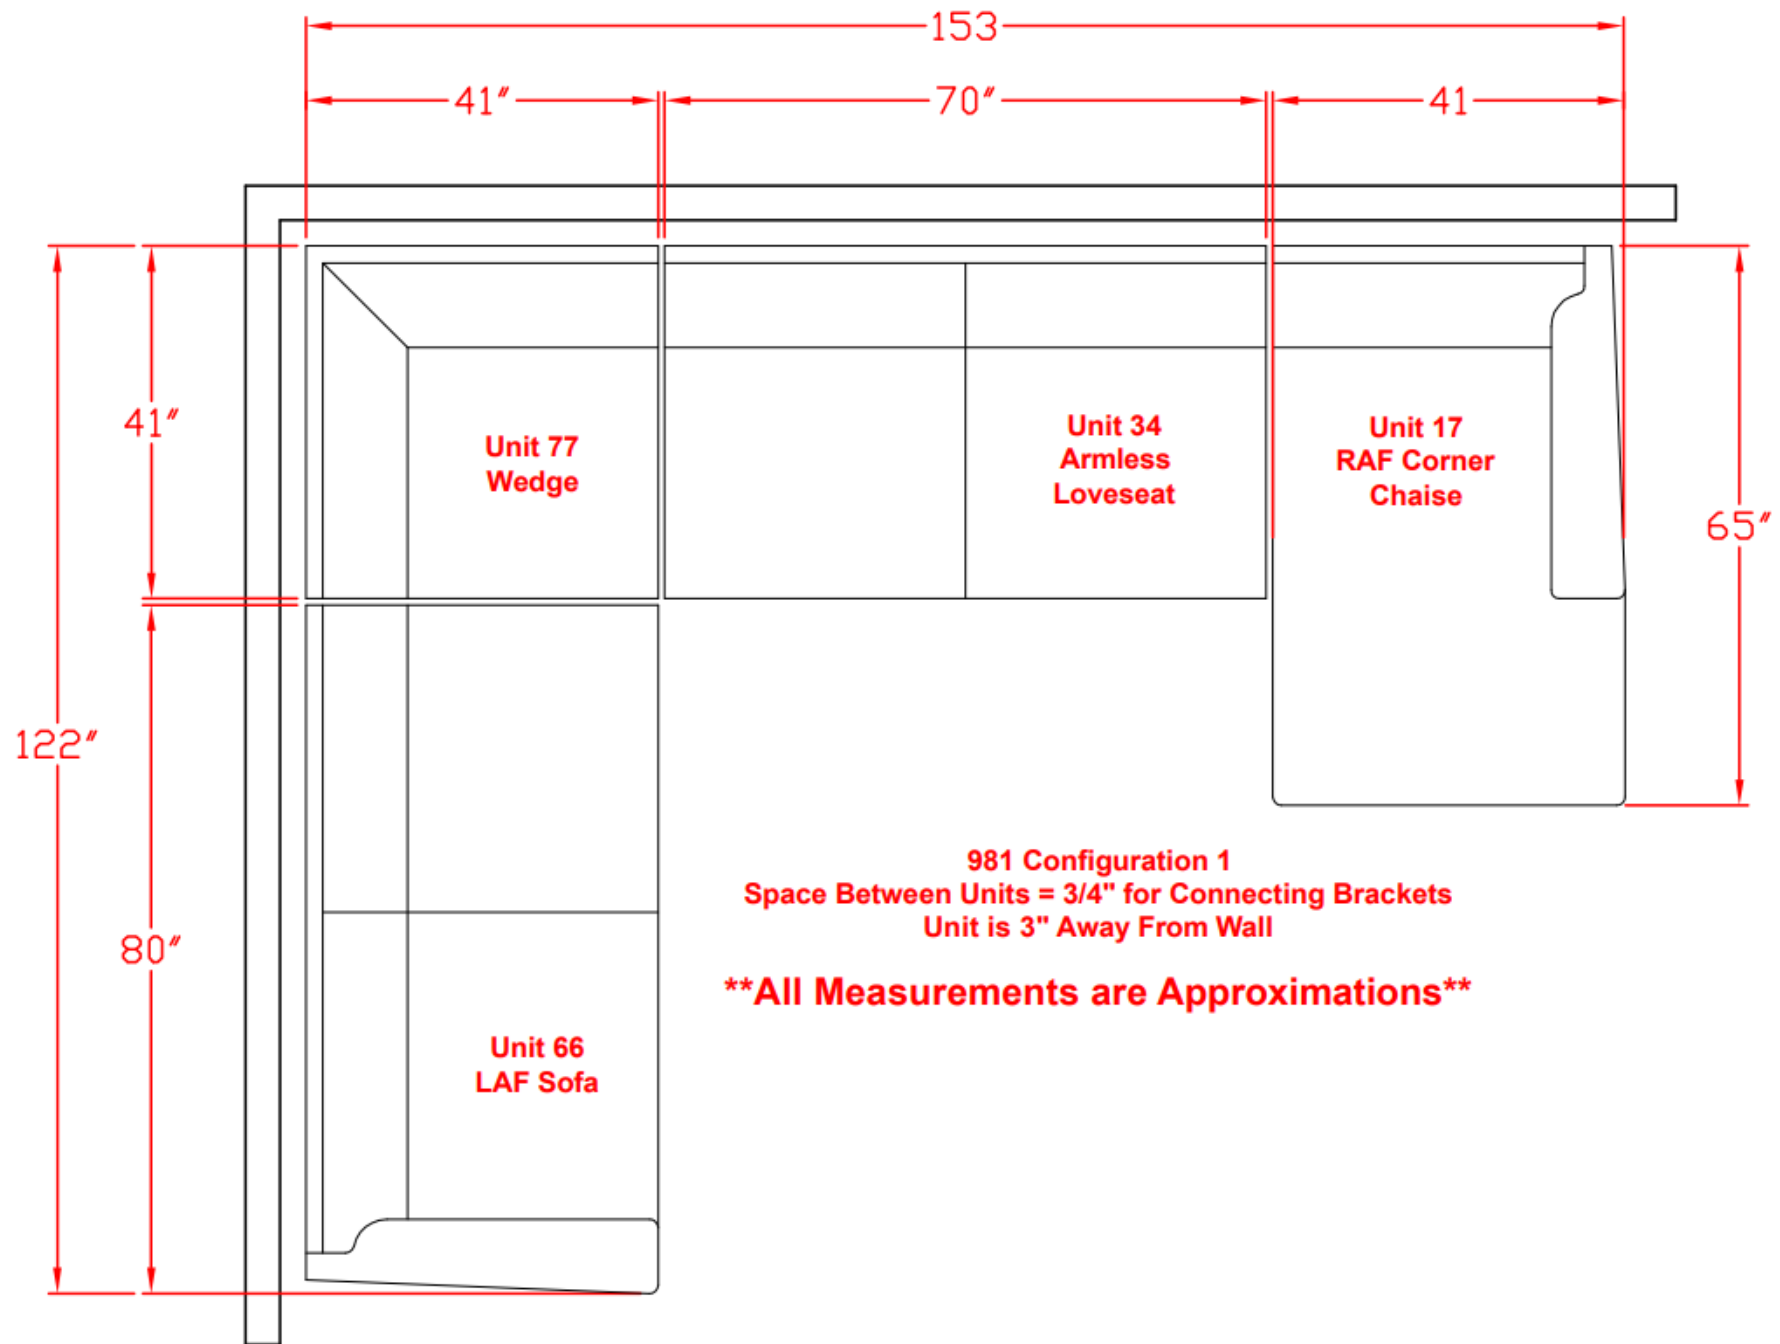

# 9810534

Call out	Description
	Blown Fiber
	Cushion Chaise Pad – Top Pad
	Cushion Foam
	KD Component
	Cover

For more RPs' information, please see the following page.

*Signature*  
DESIGN  
BY **ASHLEY**

**981 Configuration 3**  
**Space Between Units = 3/4" for Connecting Brackets**  
**Unit is 3" Away From Wall**

**\*\*All Measurements are Approximations\*\***