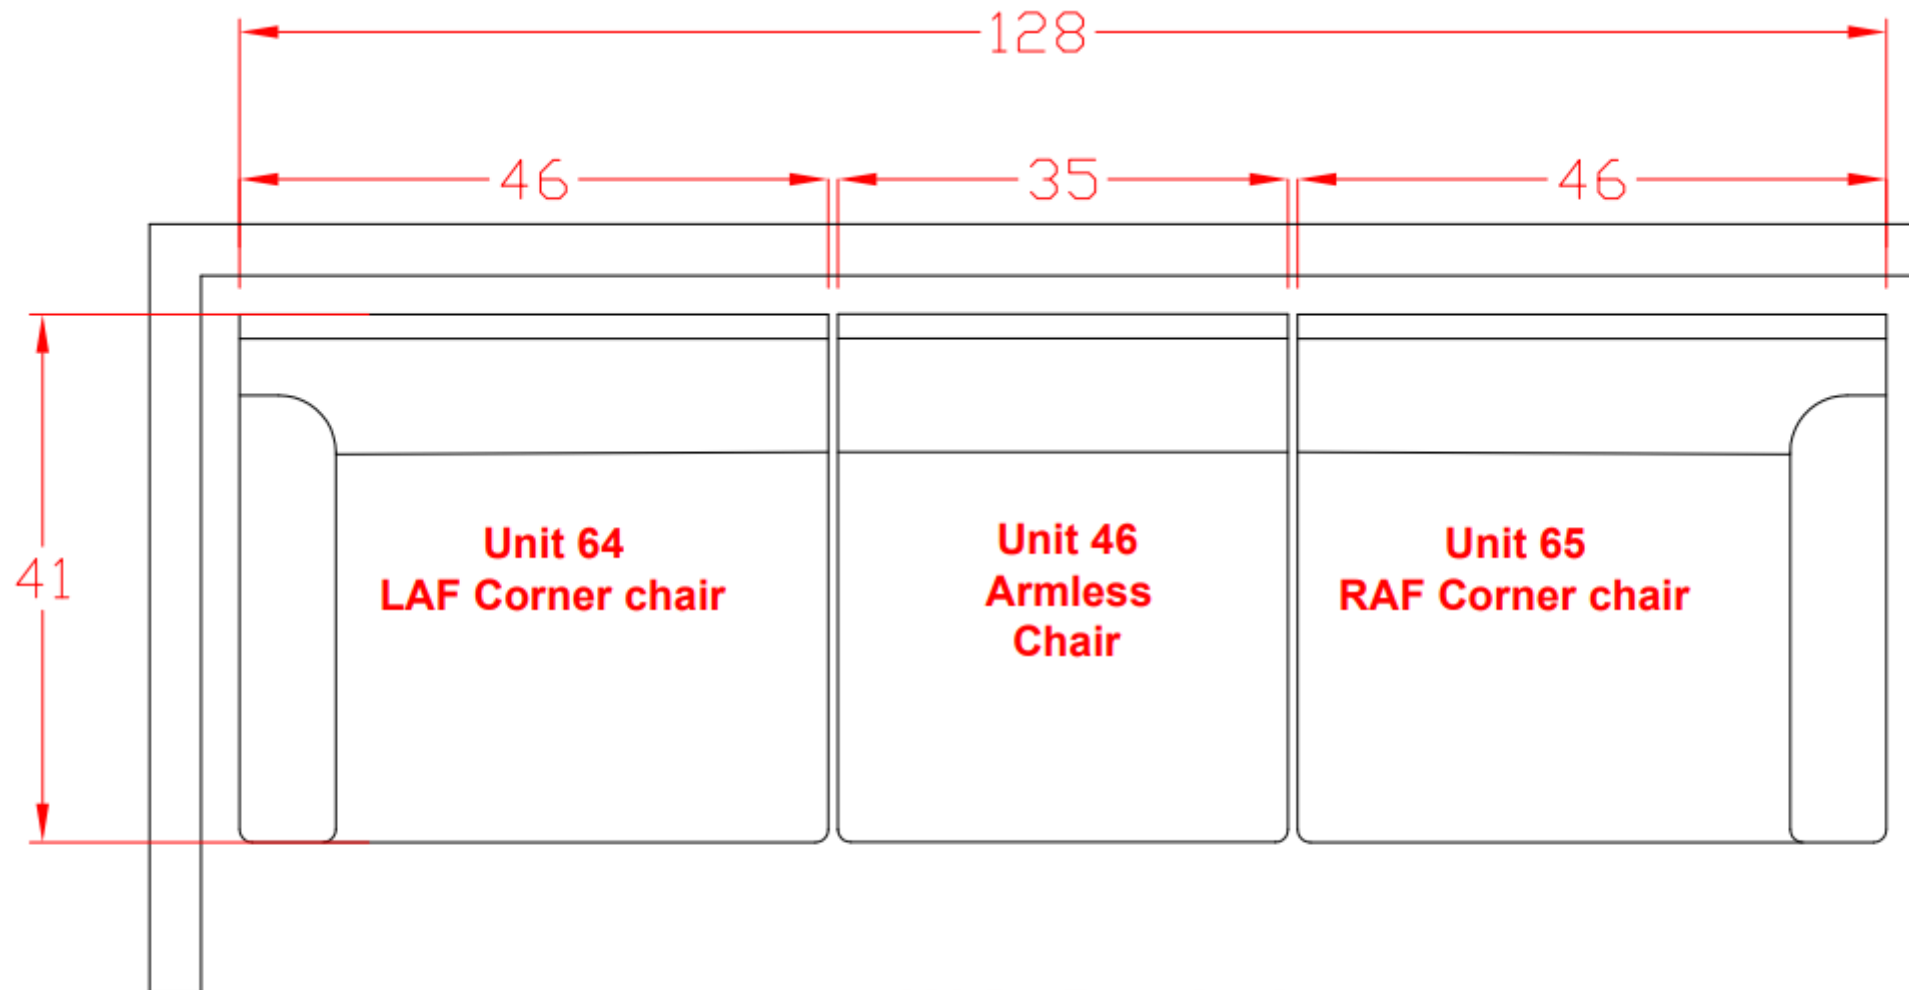

# 9810534

Call out	Description
	Blown Fiber
	Cushion Chaise Pad – Top Pad
	Cushion Foam
	KD Component
	Cover

For more RPs' information, please see the following page.

*Signature*  
DESIGN  
BY **ASHLEY**

**981 Configuration 3**  
**Space Between Units = 3/4" for Connecting Brackets**  
**Unit is 3" Away From Wall**

**\*\*All Measurements are Approximations\*\***