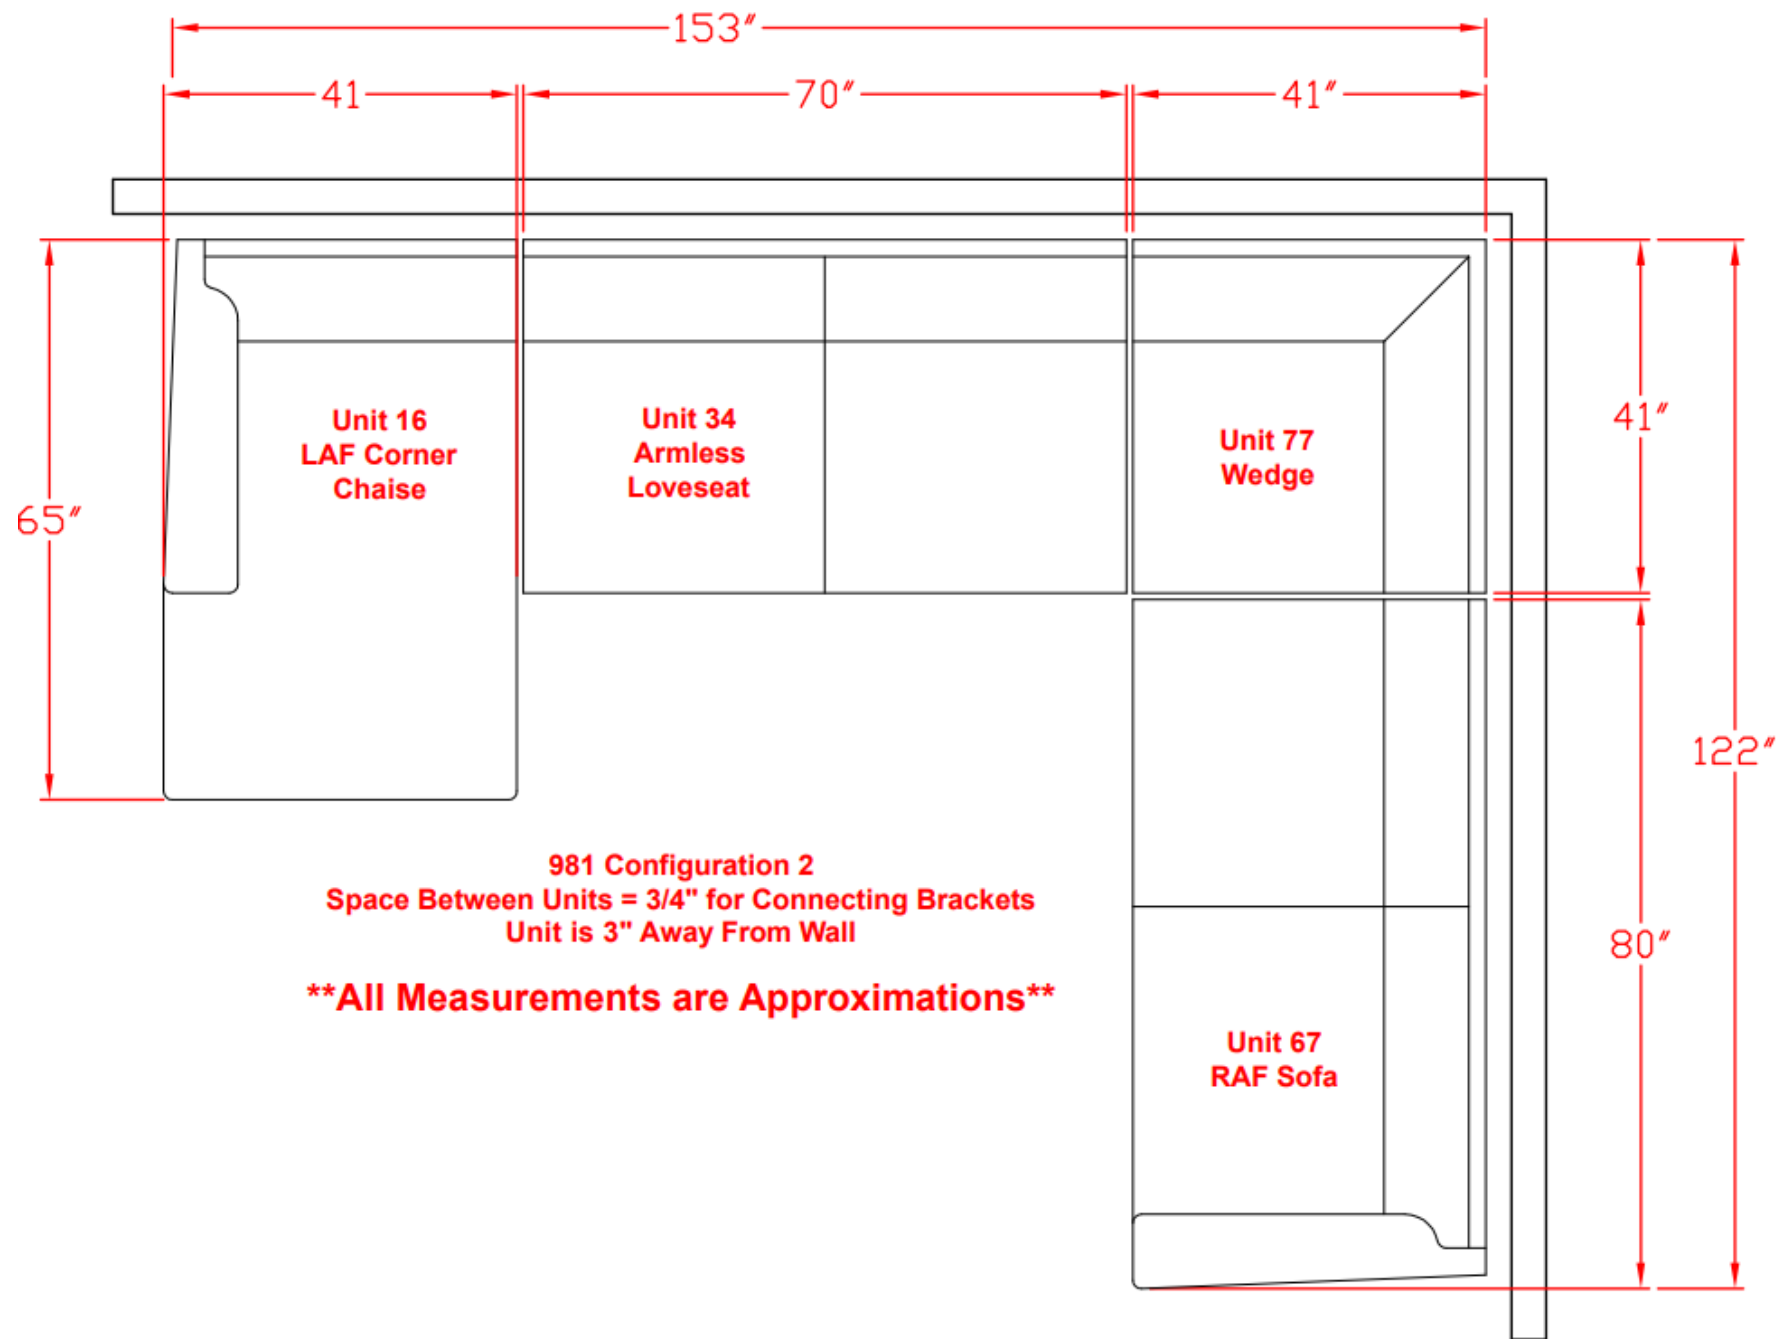

# 9810534

Call out	Description
	Blown Fiber
	Cushion Chaise Pad – Top Pad
	Cushion Foam
	KD Component
	Cover

For more RPs' information, please see the following page.

*Signature*  
DESIGN  
BY **ASHLEY**

**981 Configuration 3**  
**Space Between Units = 3/4" for Connecting Brackets**  
**Unit is 3" Away From Wall**

**\*\*All Measurements are Approximations\*\***