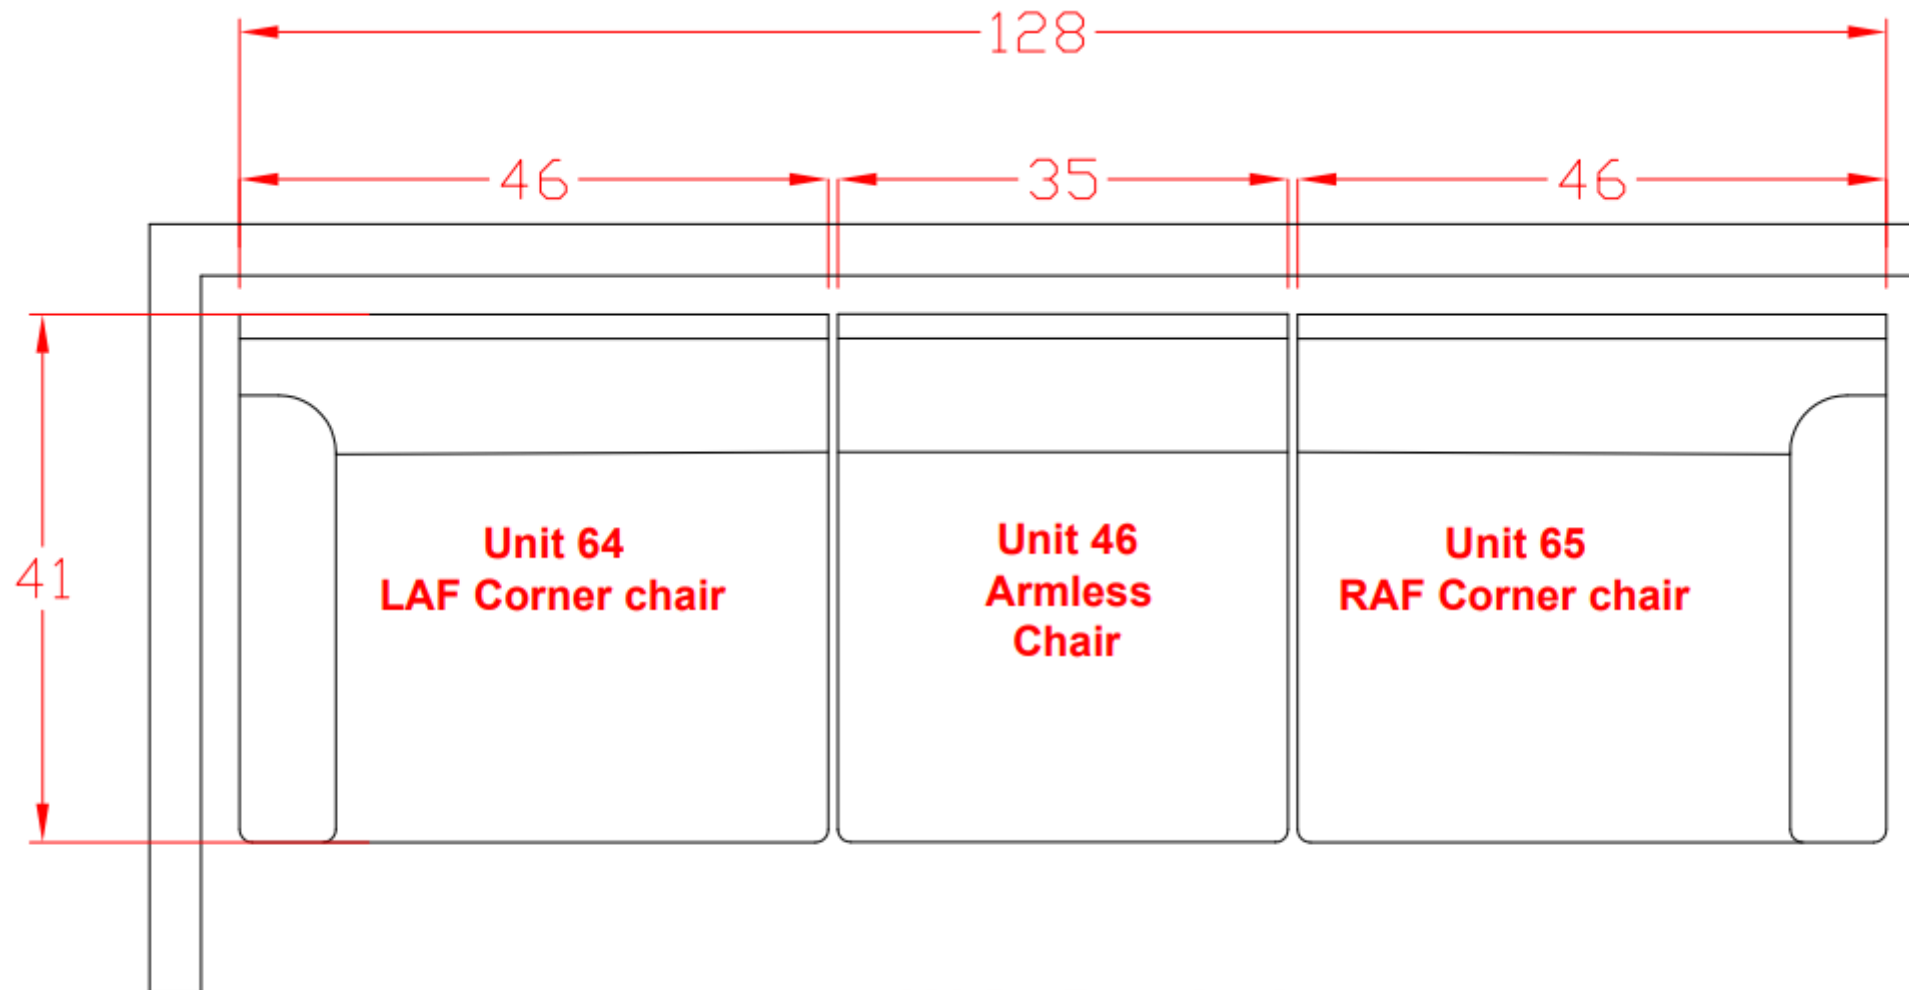

9810567

| Call out | Description |
|----------------|------------------------------|
| ● (Red) | Blown Fiber |
| ● (Yellow) | Cushion Chaise Pad – Top Pad |
| ● (Green) | Cushion Foam |
| ● (Orange) | KD Component |
| ● (Light Blue) | Cover |

For more RPs' information, please see the following page.

981 Configuration 3
Space Between Units = 3/4" for Connecting Brackets
Unit is 3" Away From Wall

****All Measurements are Approximations****