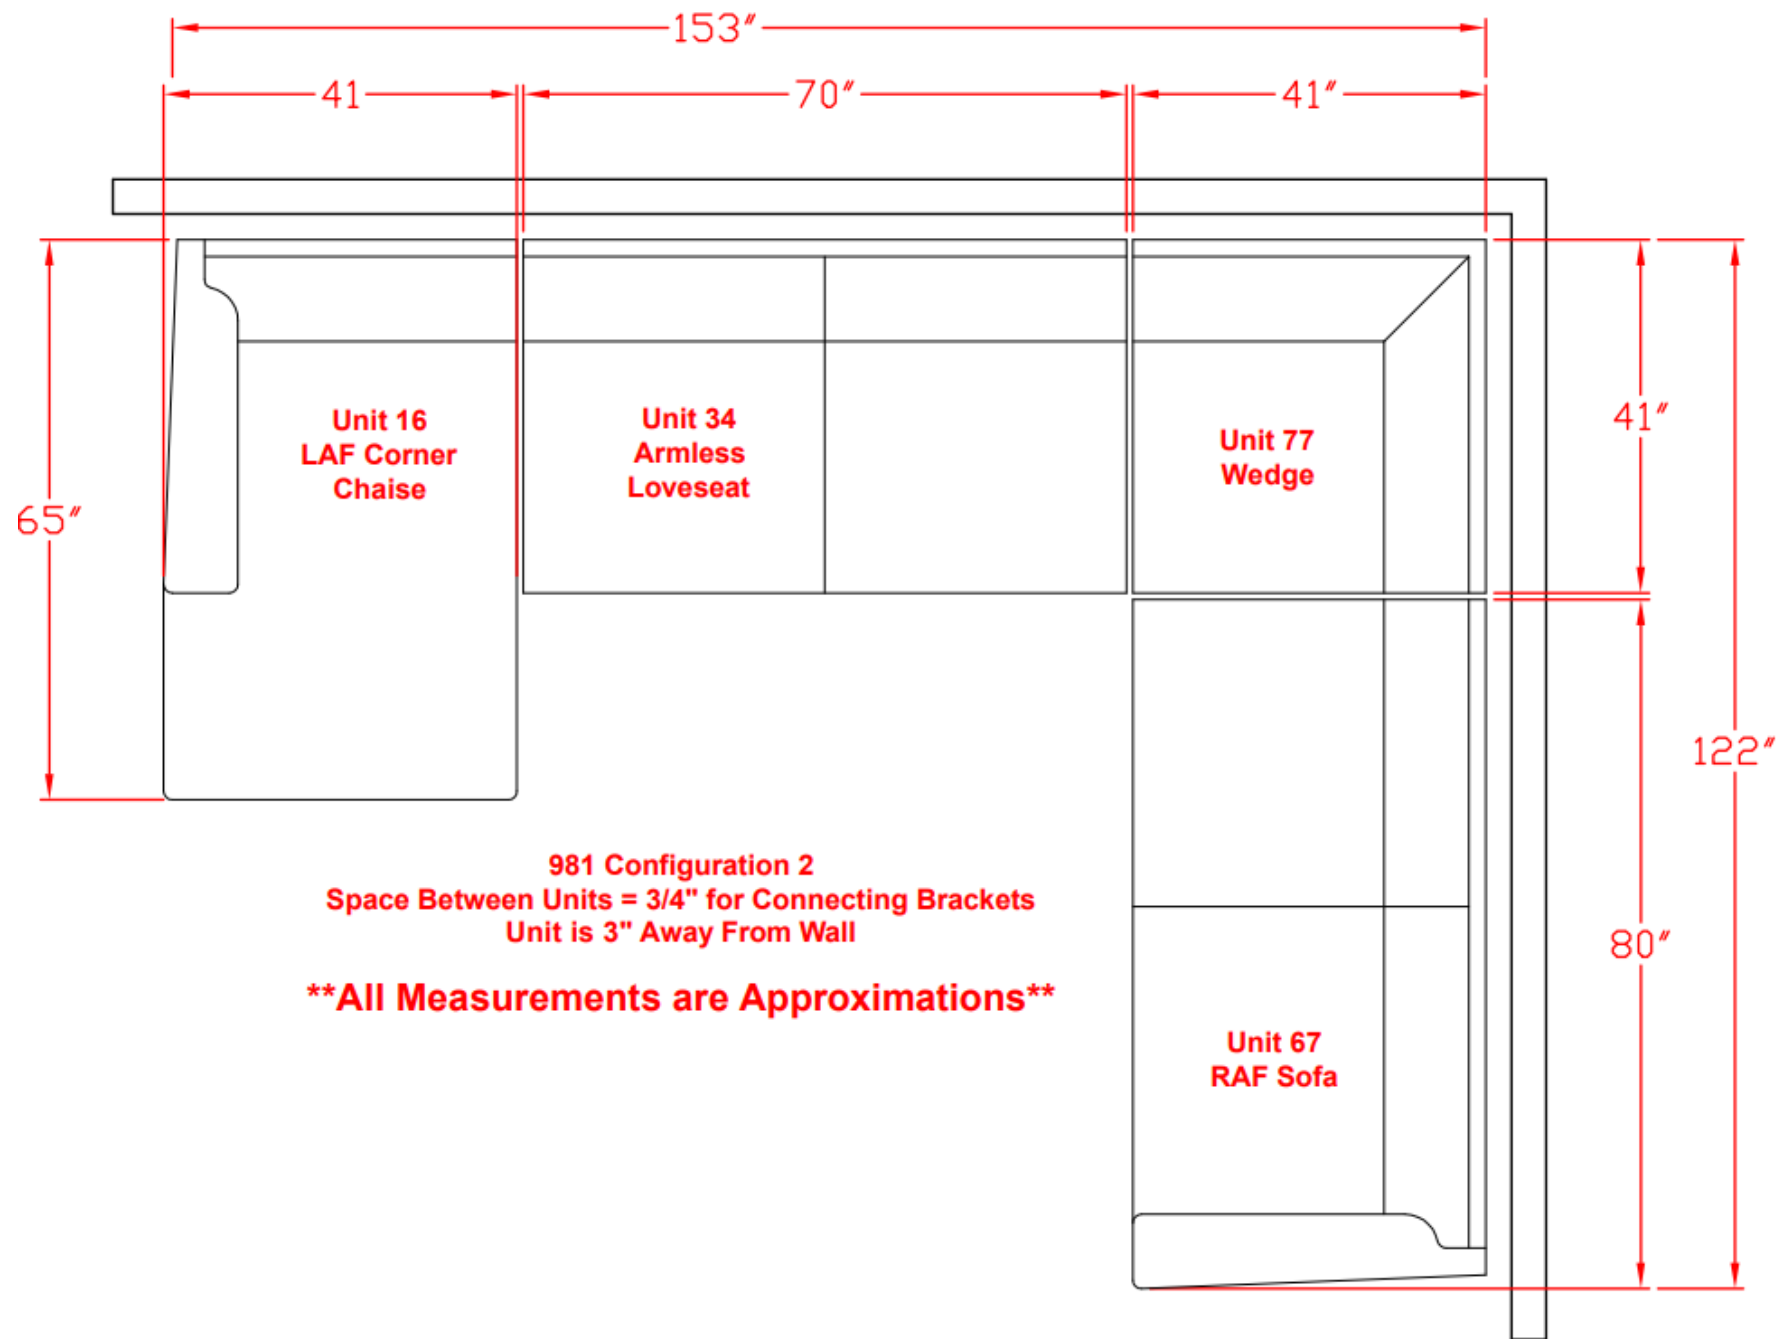

9810567

| Call out | Description |
|----------------|------------------------------|
| ● (Red) | Blown Fiber |
| ● (Yellow) | Cushion Chaise Pad – Top Pad |
| ● (Green) | Cushion Foam |
| ● (Orange) | KD Component |
| ● (Light Blue) | Cover |

For more RPs' information, please see the following page.

981 Configuration 3
Space Between Units = 3/4" for Connecting Brackets
Unit is 3" Away From Wall

****All Measurements are Approximations****