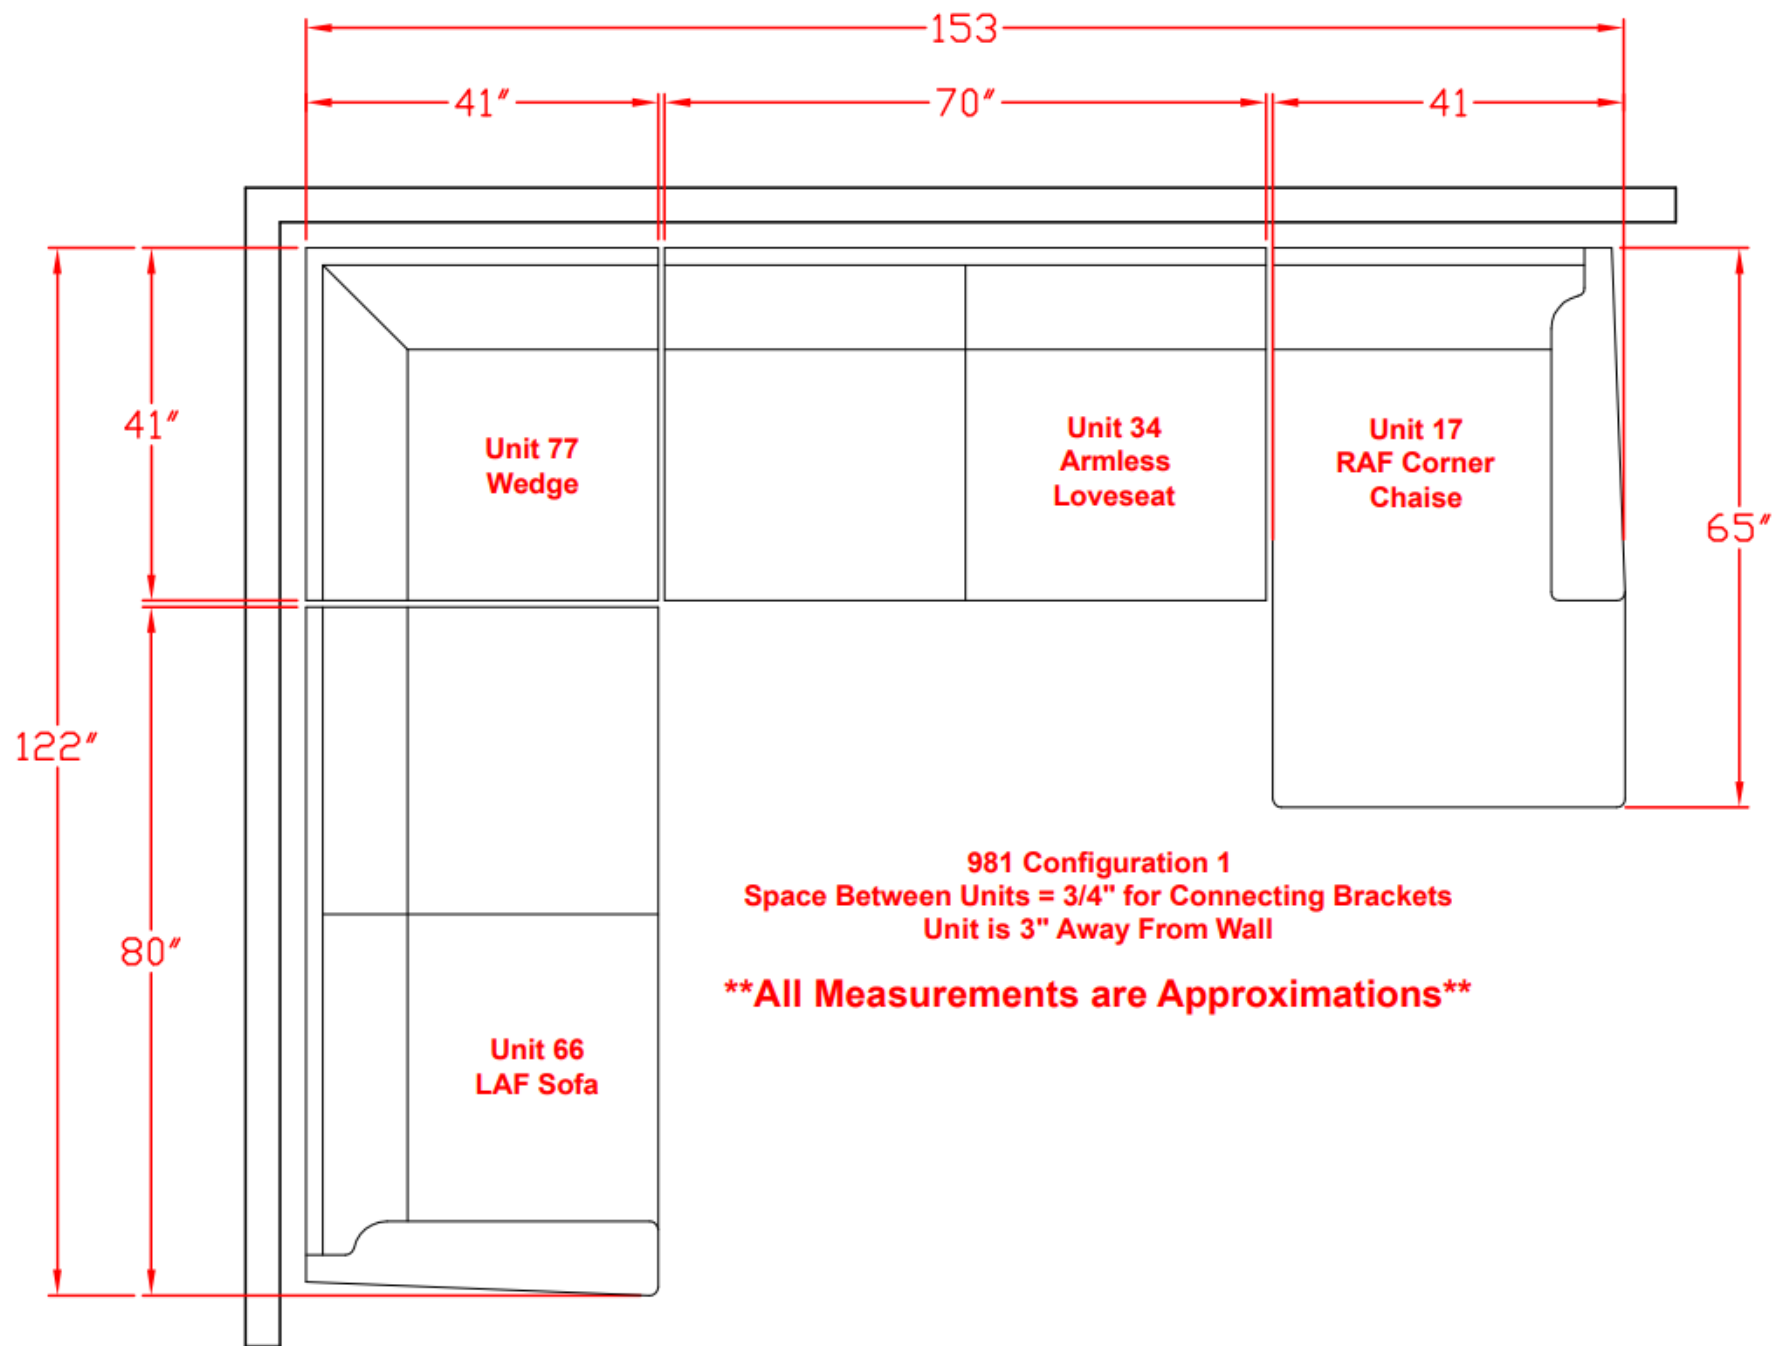

9810567

| Call out | Description |
|----------------|------------------------------|
| ● (Red) | Blown Fiber |
| ● (Yellow) | Cushion Chaise Pad – Top Pad |
| ● (Green) | Cushion Foam |
| ● (Orange) | KD Component |
| ● (Light Blue) | Cover |

For more RPs' information, please see the following page.

981 Configuration 3
Space Between Units = 3/4" for Connecting Brackets
Unit is 3" Away From Wall

****All Measurements are Approximations****