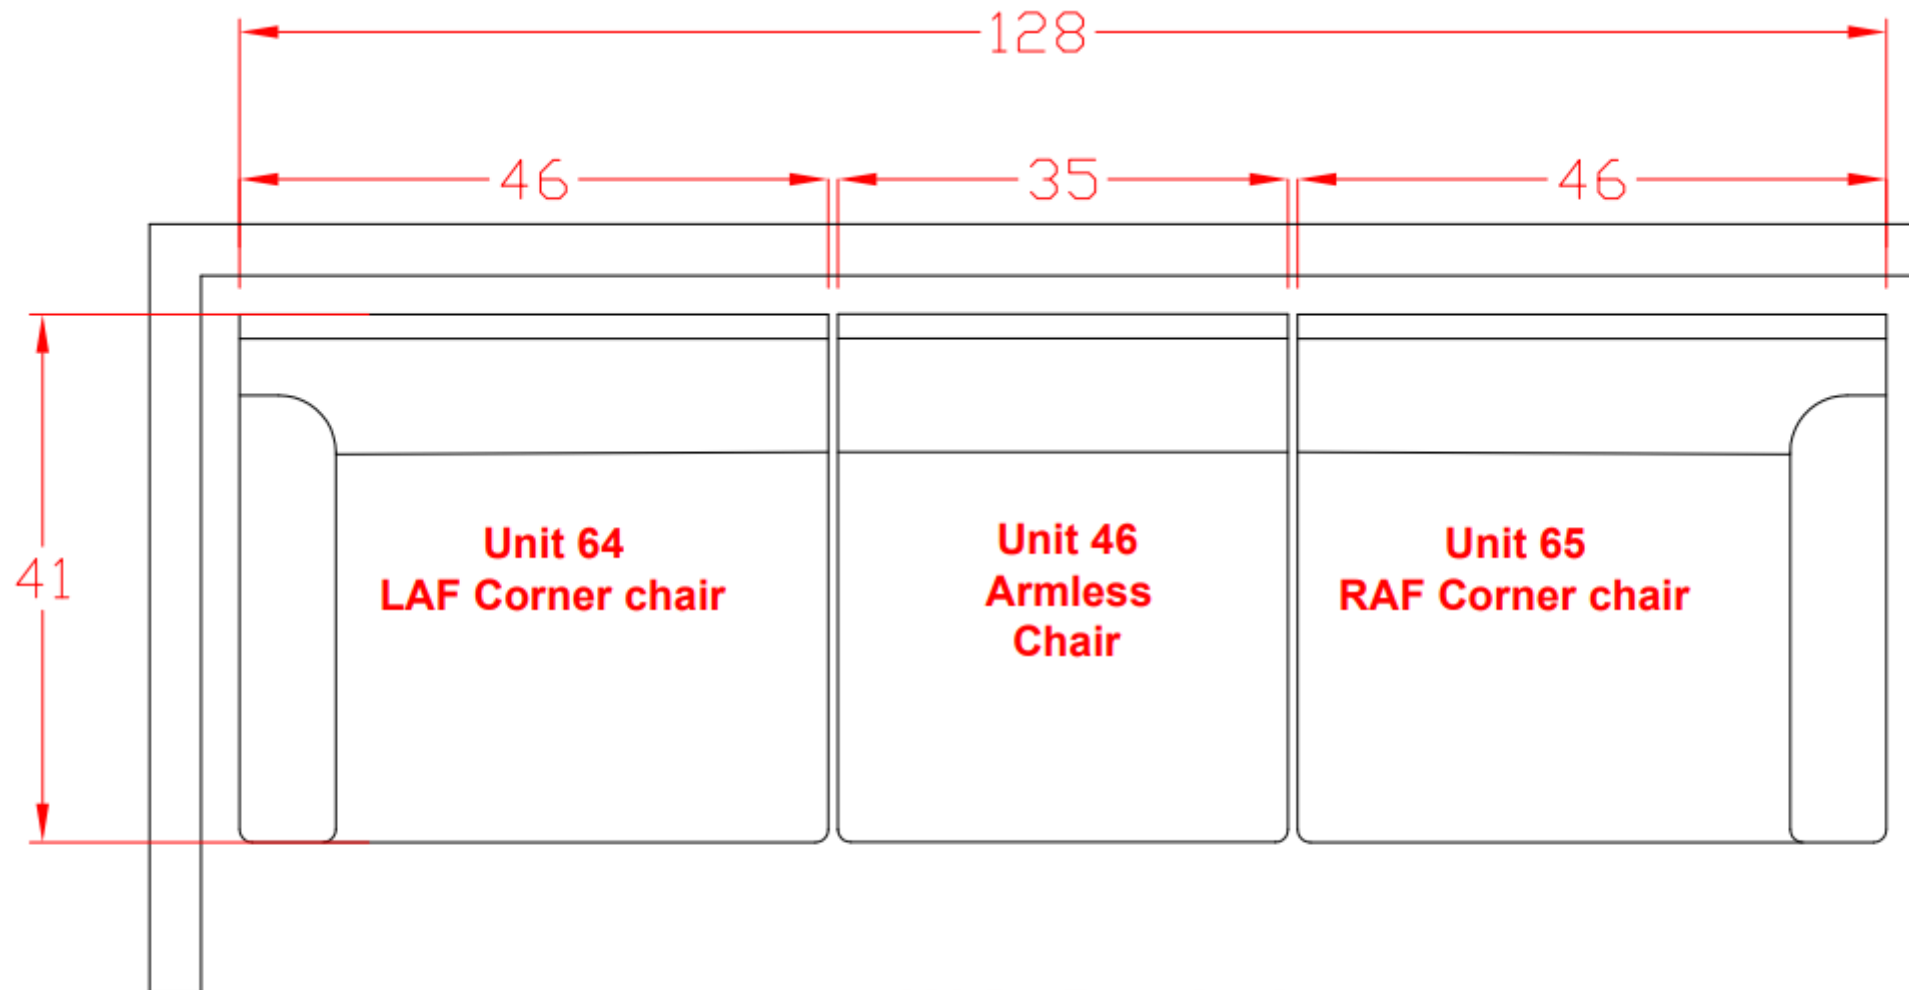

# 9810564

Call out	Description
	Blown Fiber
	Cushion Chaise Pad – Top Pad
	Cushion Foam
	KD Component
	Cover

For more RPs' information, please see the following page.

**981 Configuration 3**  
**Space Between Units = 3/4" for Connecting Brackets**  
**Unit is 3" Away From Wall**

**\*\*All Measurements are Approximations\*\***