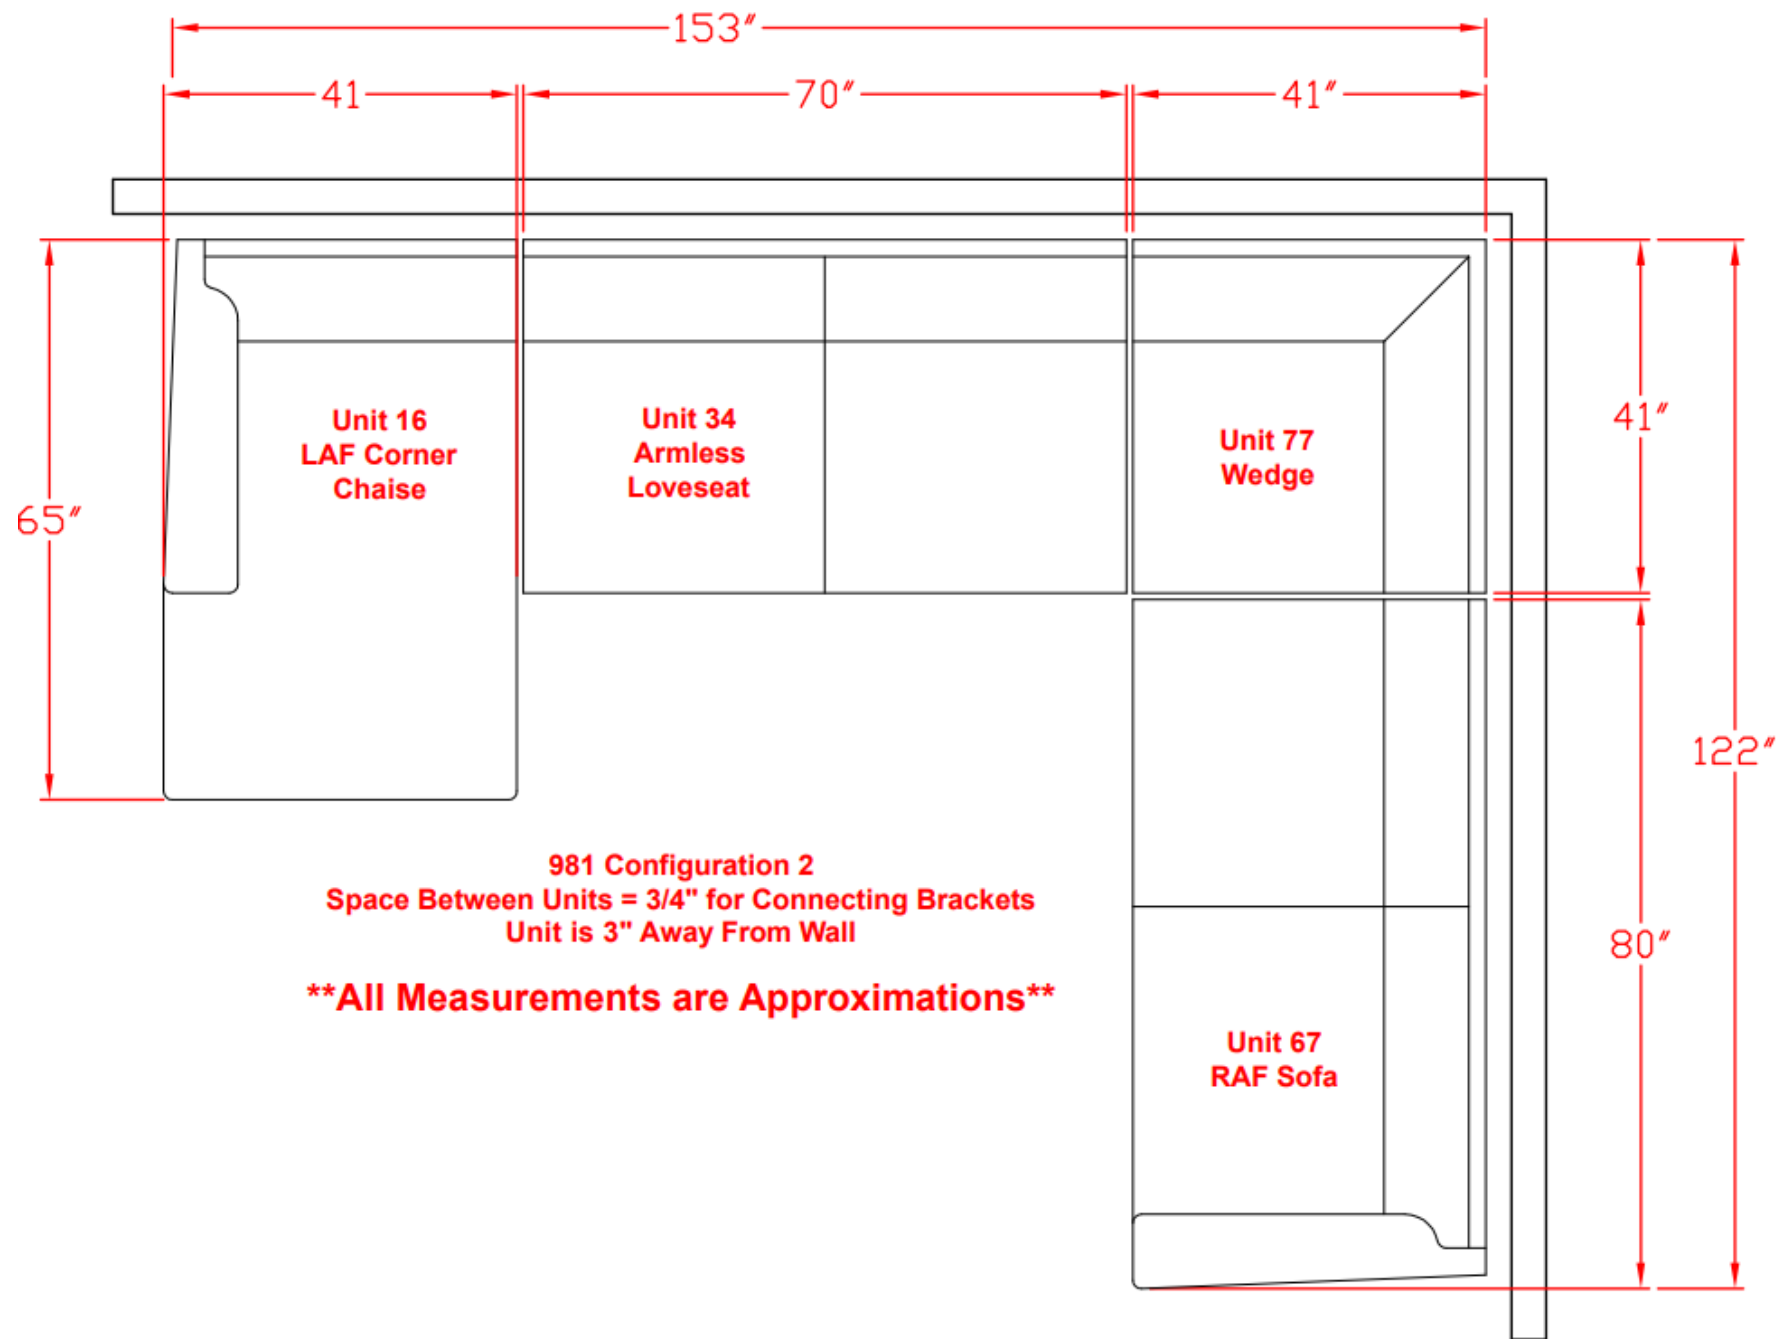

# 9810564

Call out	Description
	Blown Fiber
	Cushion Chaise Pad – Top Pad
	Cushion Foam
	KD Component
	Cover

For more RPs' information, please see the following page.

**981 Configuration 3**  
**Space Between Units = 3/4" for Connecting Brackets**  
**Unit is 3" Away From Wall**

**\*\*All Measurements are Approximations\*\***