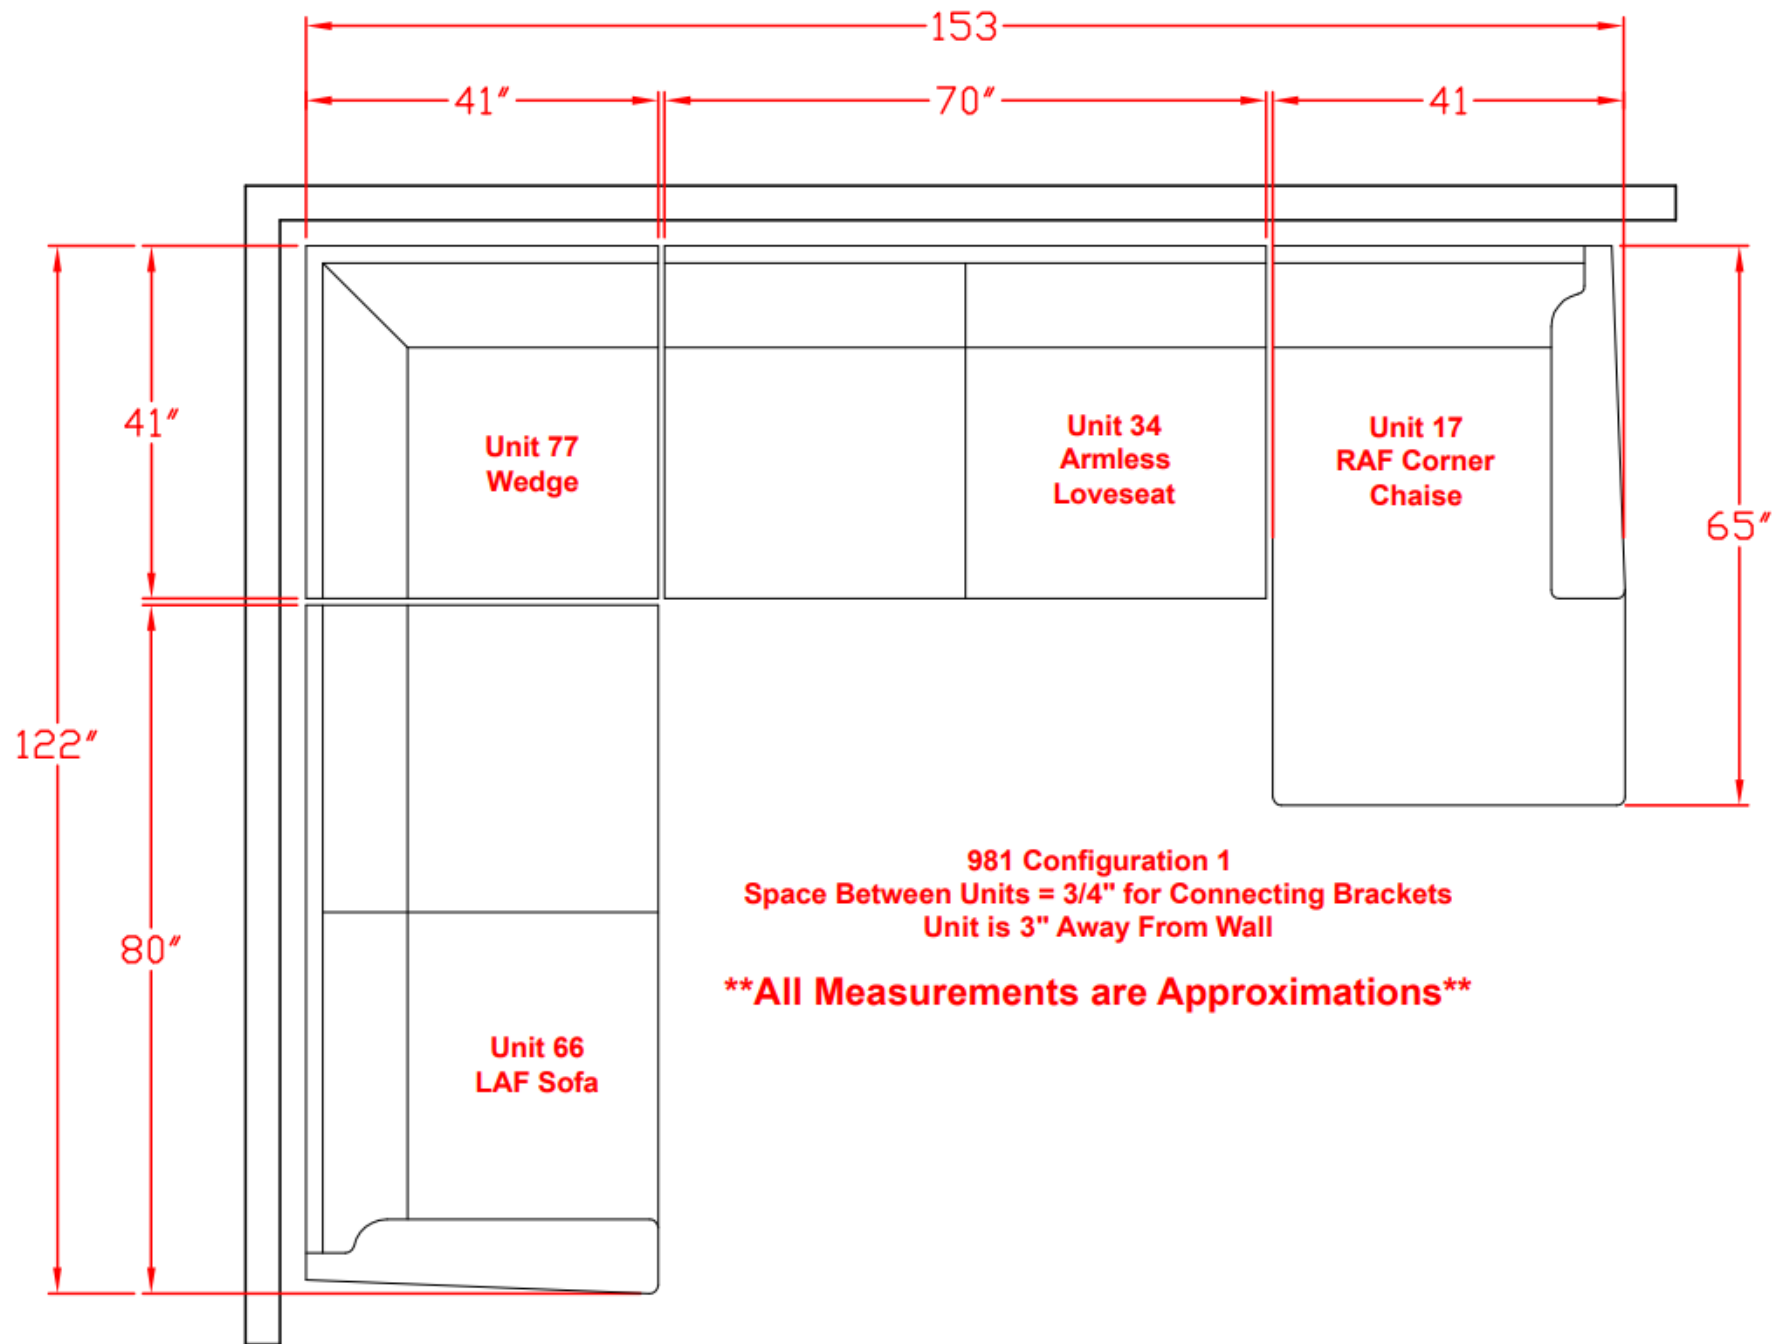

9810346

Call out	Description
	Blown Fiber
	Cushion Chaise Pad – Top Pad
	Cushion Foam
	KD Component
	Cover

For more RPs' information, please see the following page.

981 Configuration 3
Space Between Units = 3/4" for Connecting Brackets
Unit is 3" Away From Wall

****All Measurements are Approximations****