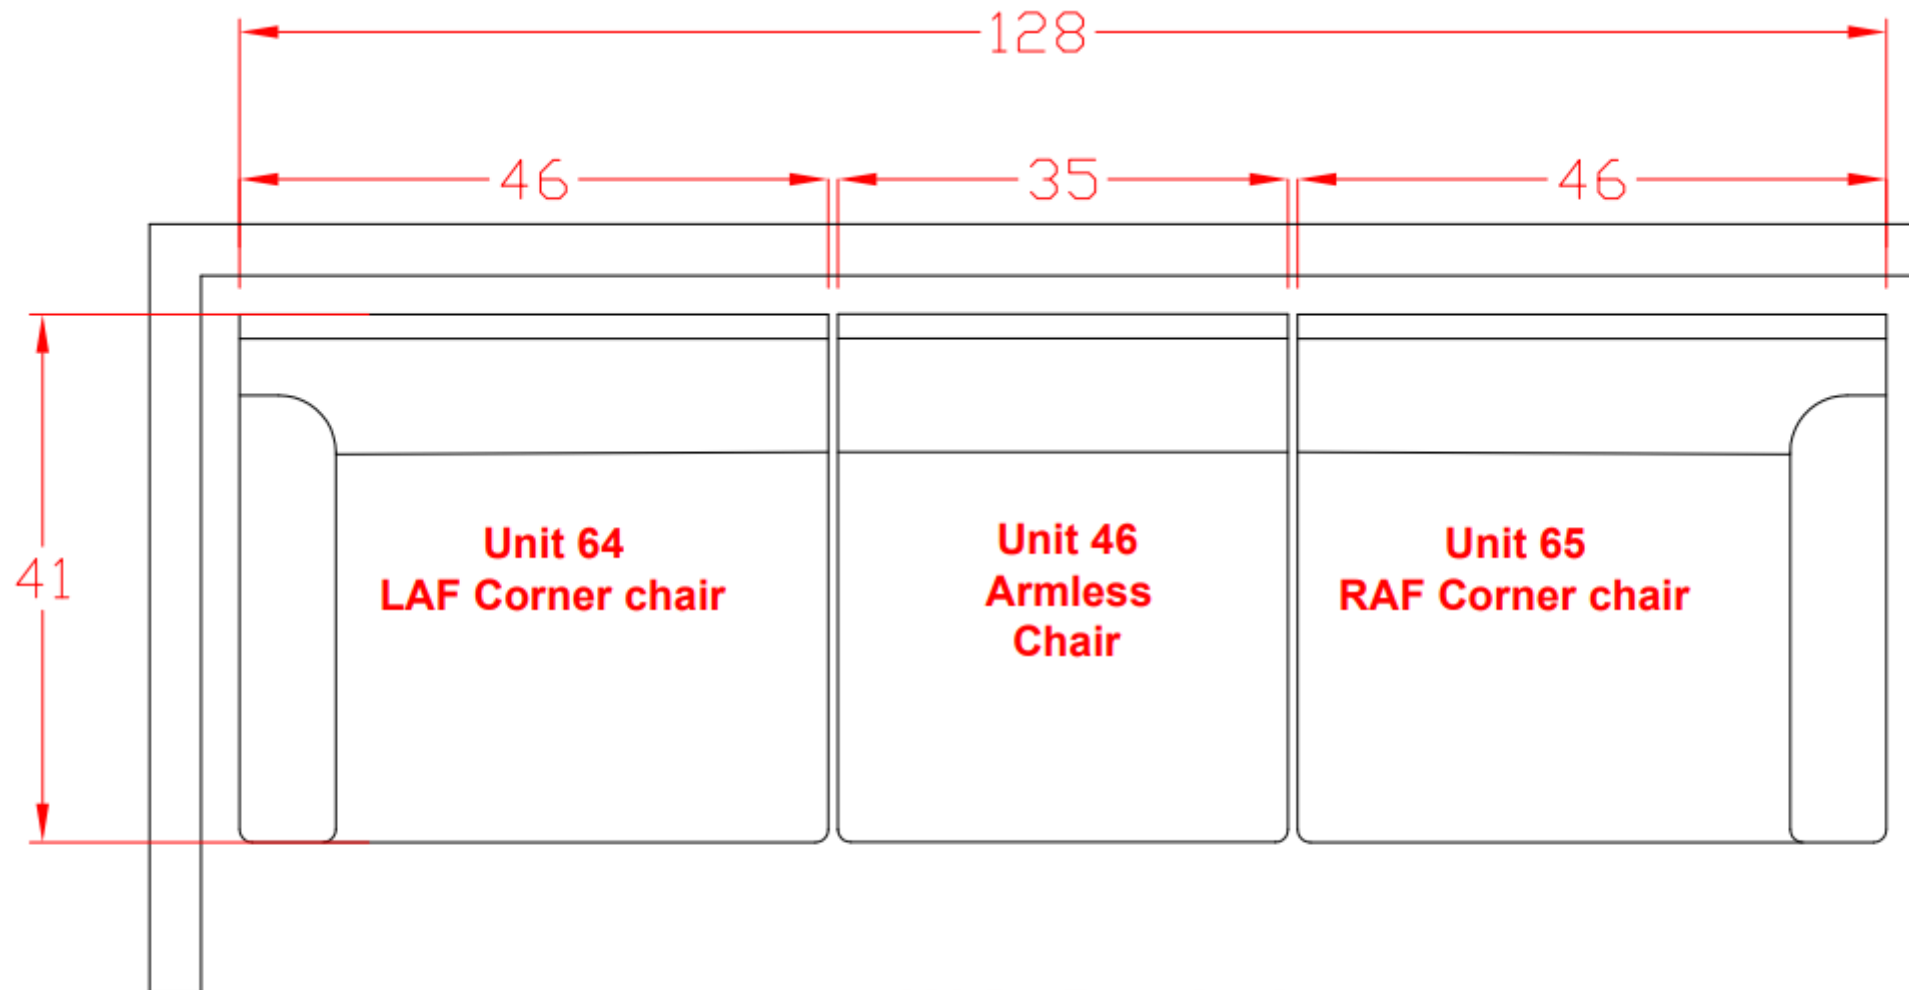

9810346

Call out	Description
	Blown Fiber
	Cushion Chaise Pad – Top Pad
	Cushion Foam
	KD Component
	Cover

For more RPs' information, please see the following page.

981 Configuration 3
Space Between Units = 3/4" for Connecting Brackets
Unit is 3" Away From Wall

****All Measurements are Approximations****