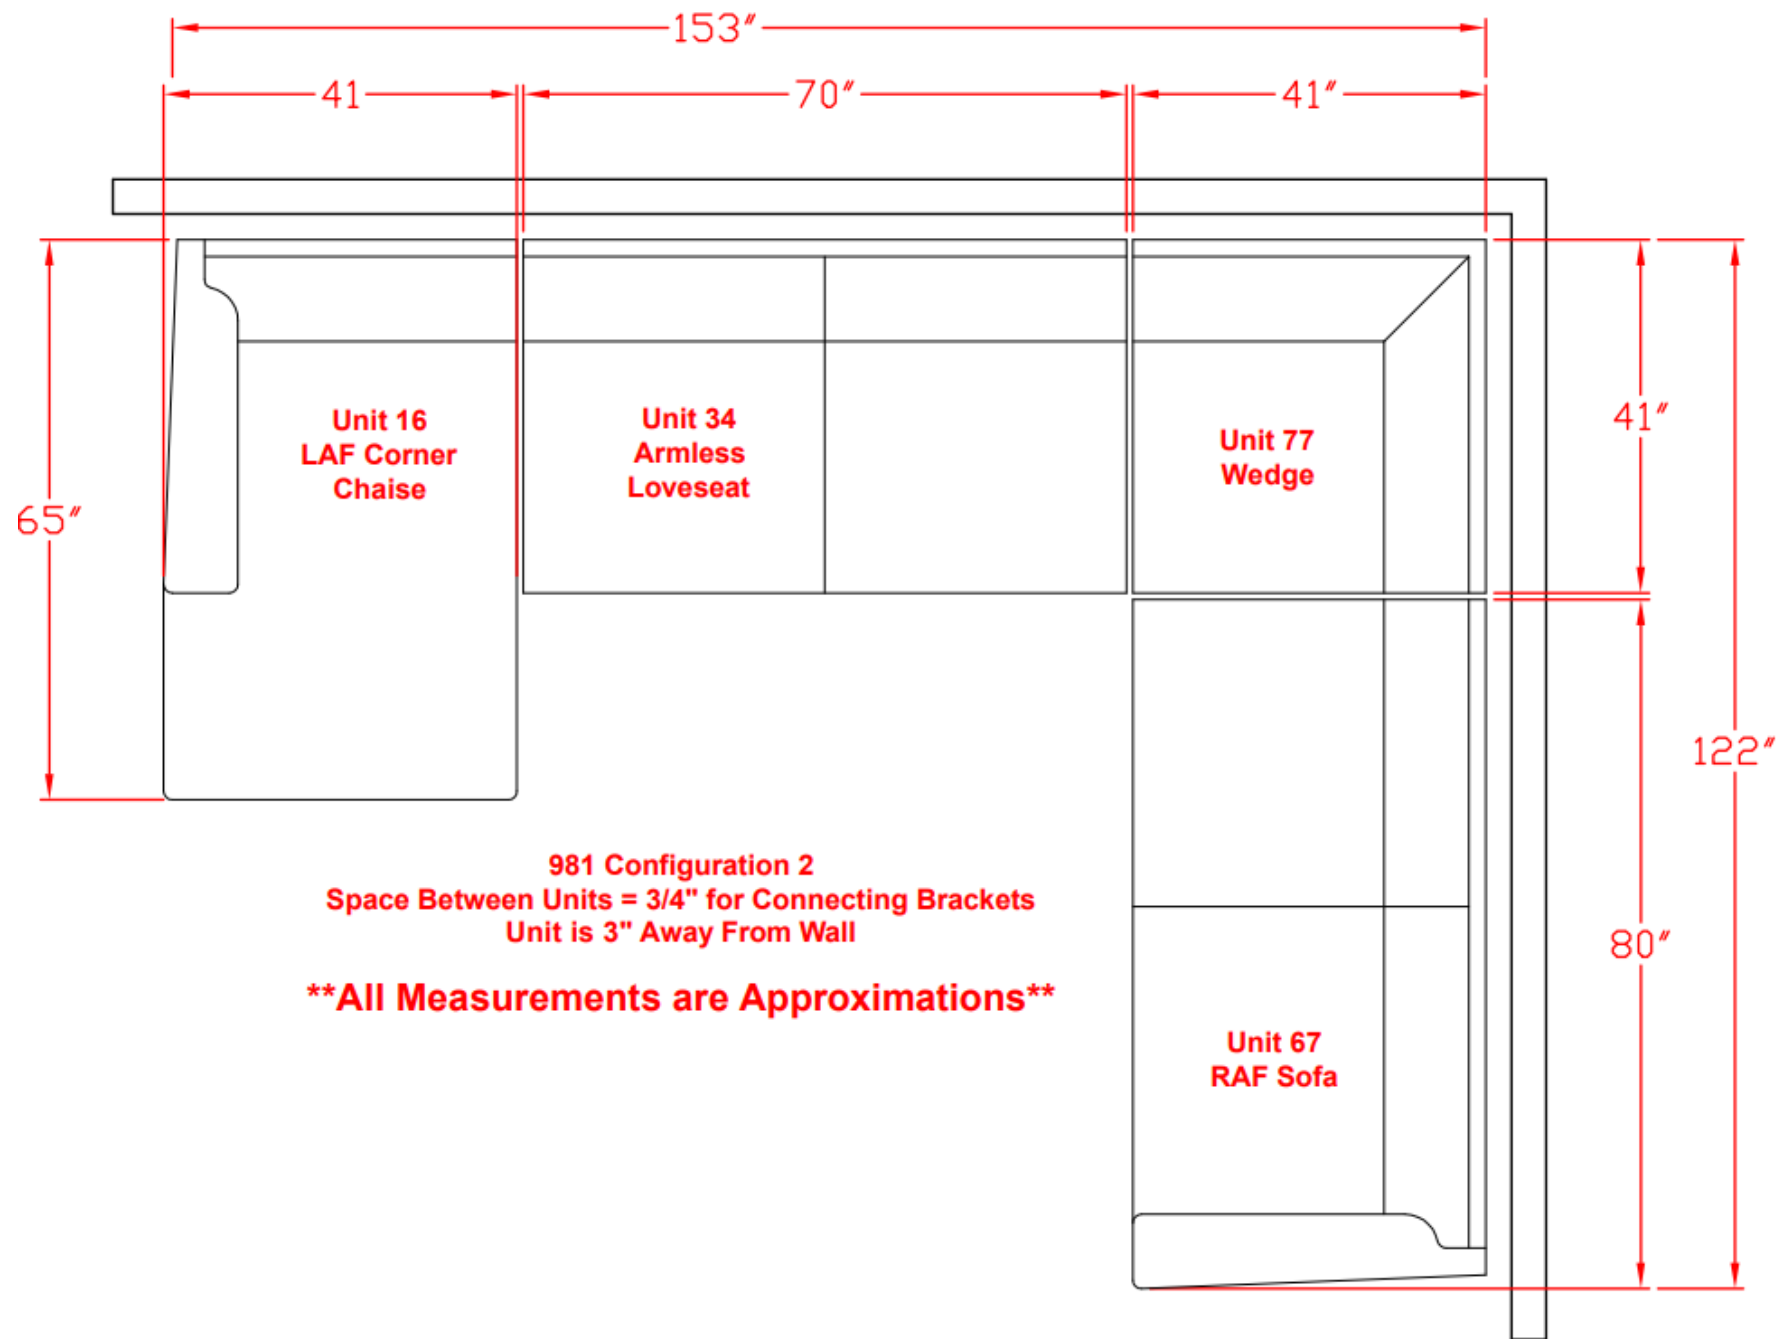

9810346

Call out	Description
	Blown Fiber
	Cushion Chaise Pad – Top Pad
	Cushion Foam
	KD Component
	Cover

For more RPs' information, please see the following page.

981 Configuration 3
Space Between Units = 3/4" for Connecting Brackets
Unit is 3" Away From Wall

****All Measurements are Approximations****