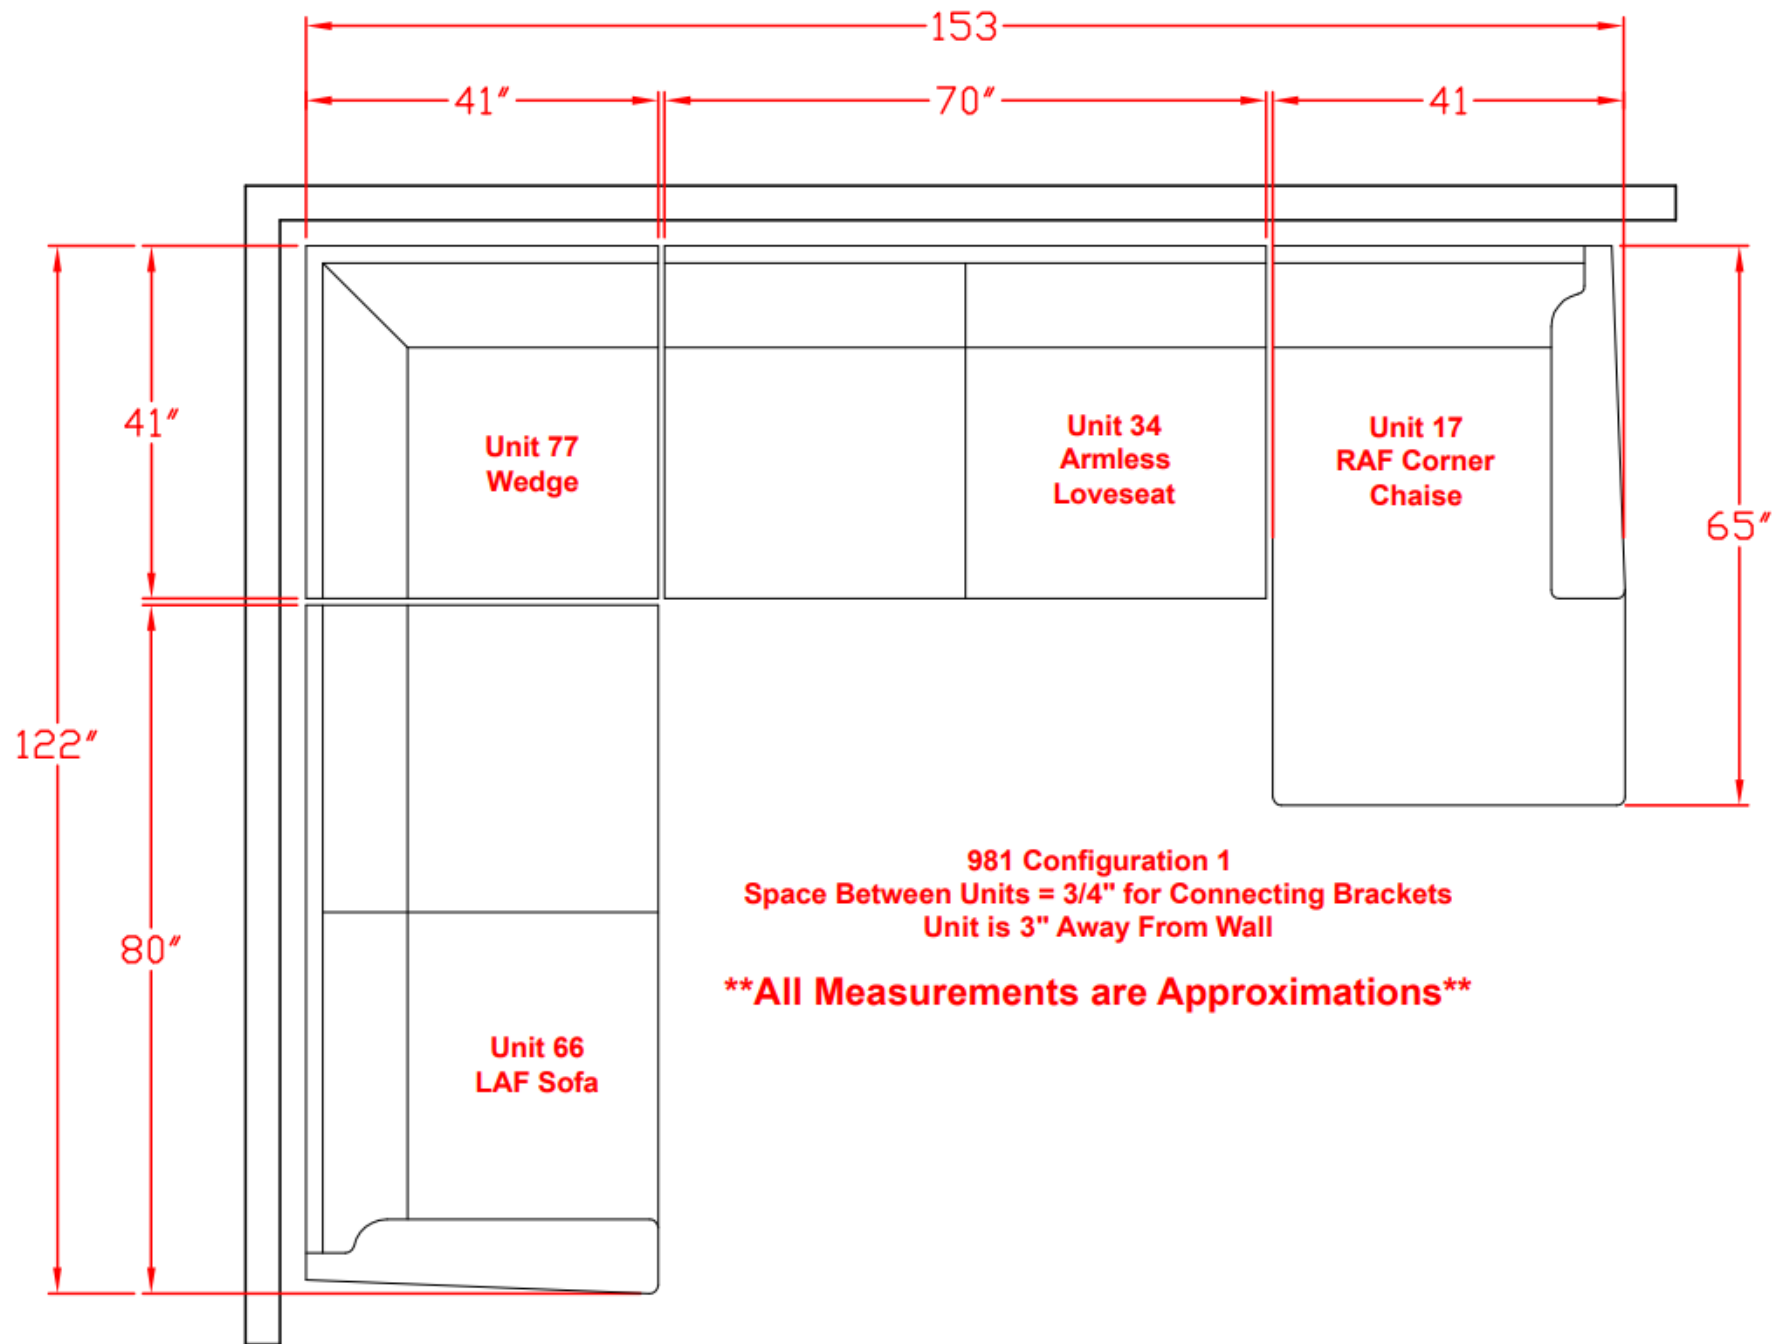

9810364

Call out	Description
	Blown Fiber
	Cushion Chaise Pad – Top Pad
	Cushion Foam
	KD Component
	Cover

For more RPs' information, please see the following page.

981 Configuration 3
Space Between Units = 3/4" for Connecting Brackets
Unit is 3" Away From Wall

****All Measurements are Approximations****