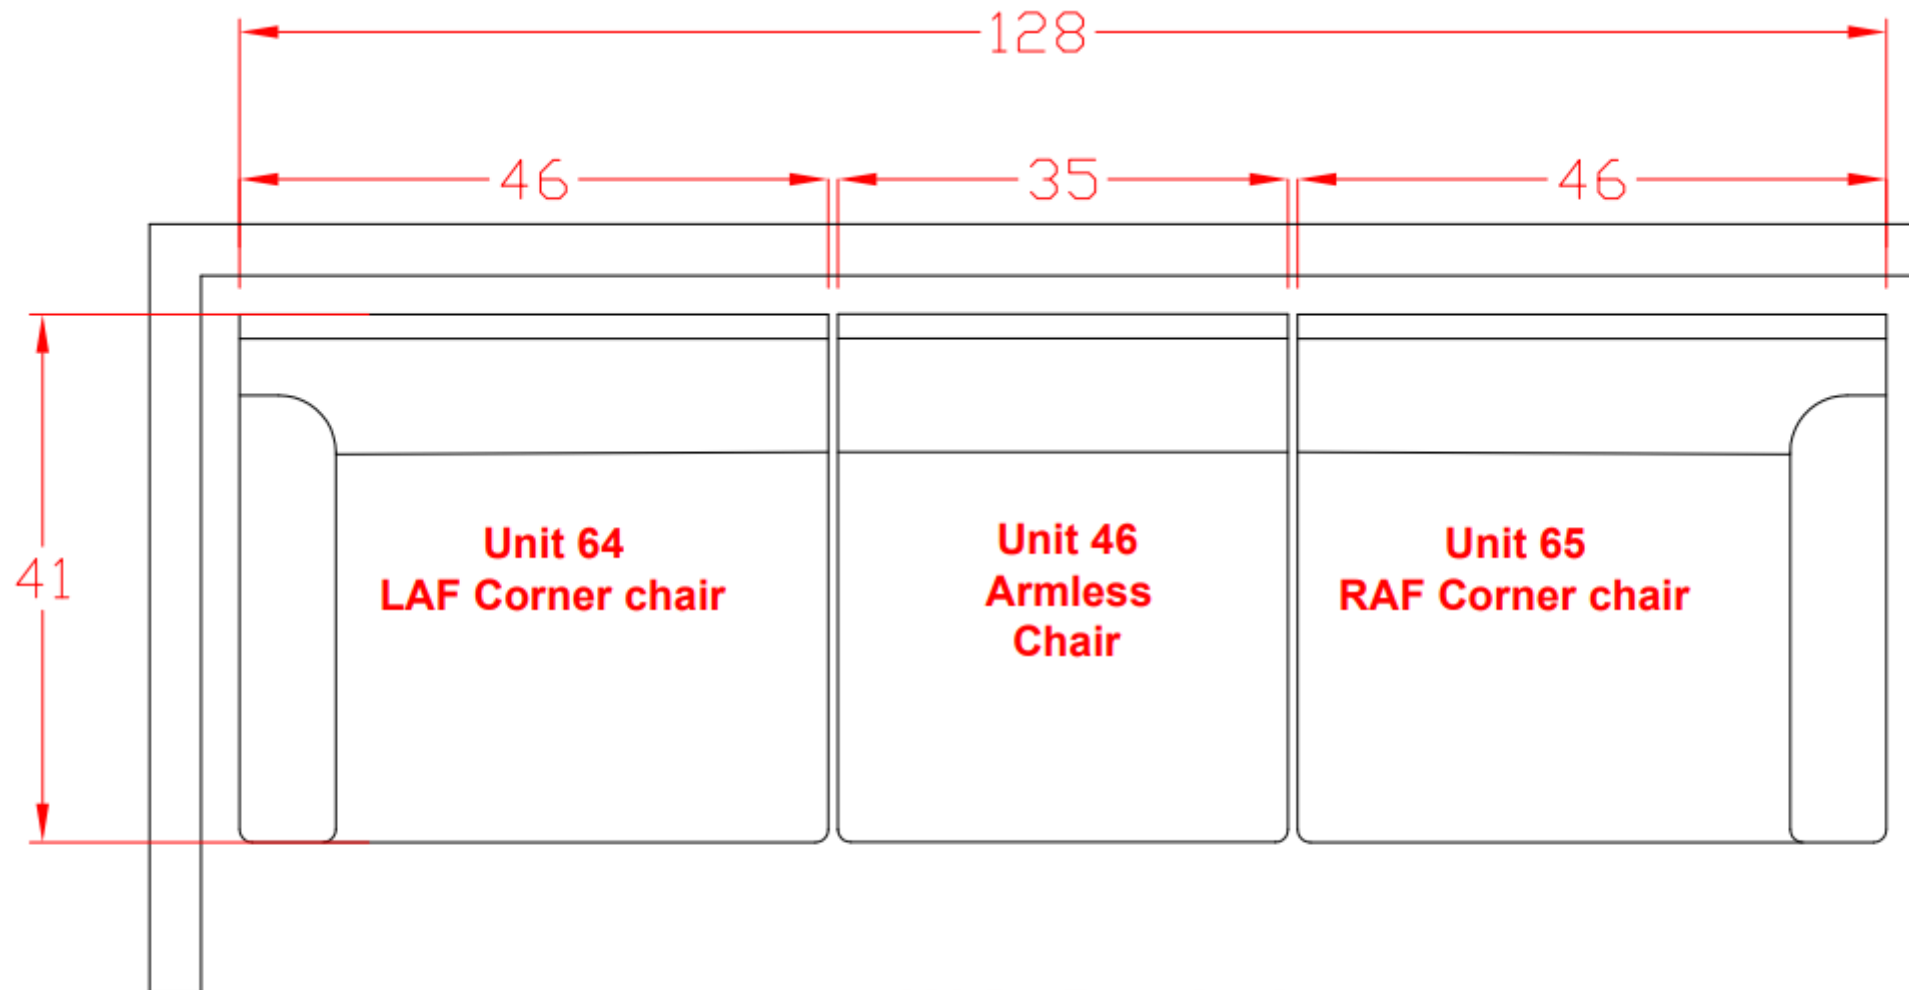

9810364

Call out	Description
	Blown Fiber
	Cushion Chaise Pad – Top Pad
	Cushion Foam
	KD Component
	Cover

For more RPs' information, please see the following page.

981 Configuration 3
Space Between Units = 3/4" for Connecting Brackets
Unit is 3" Away From Wall

****All Measurements are Approximations****