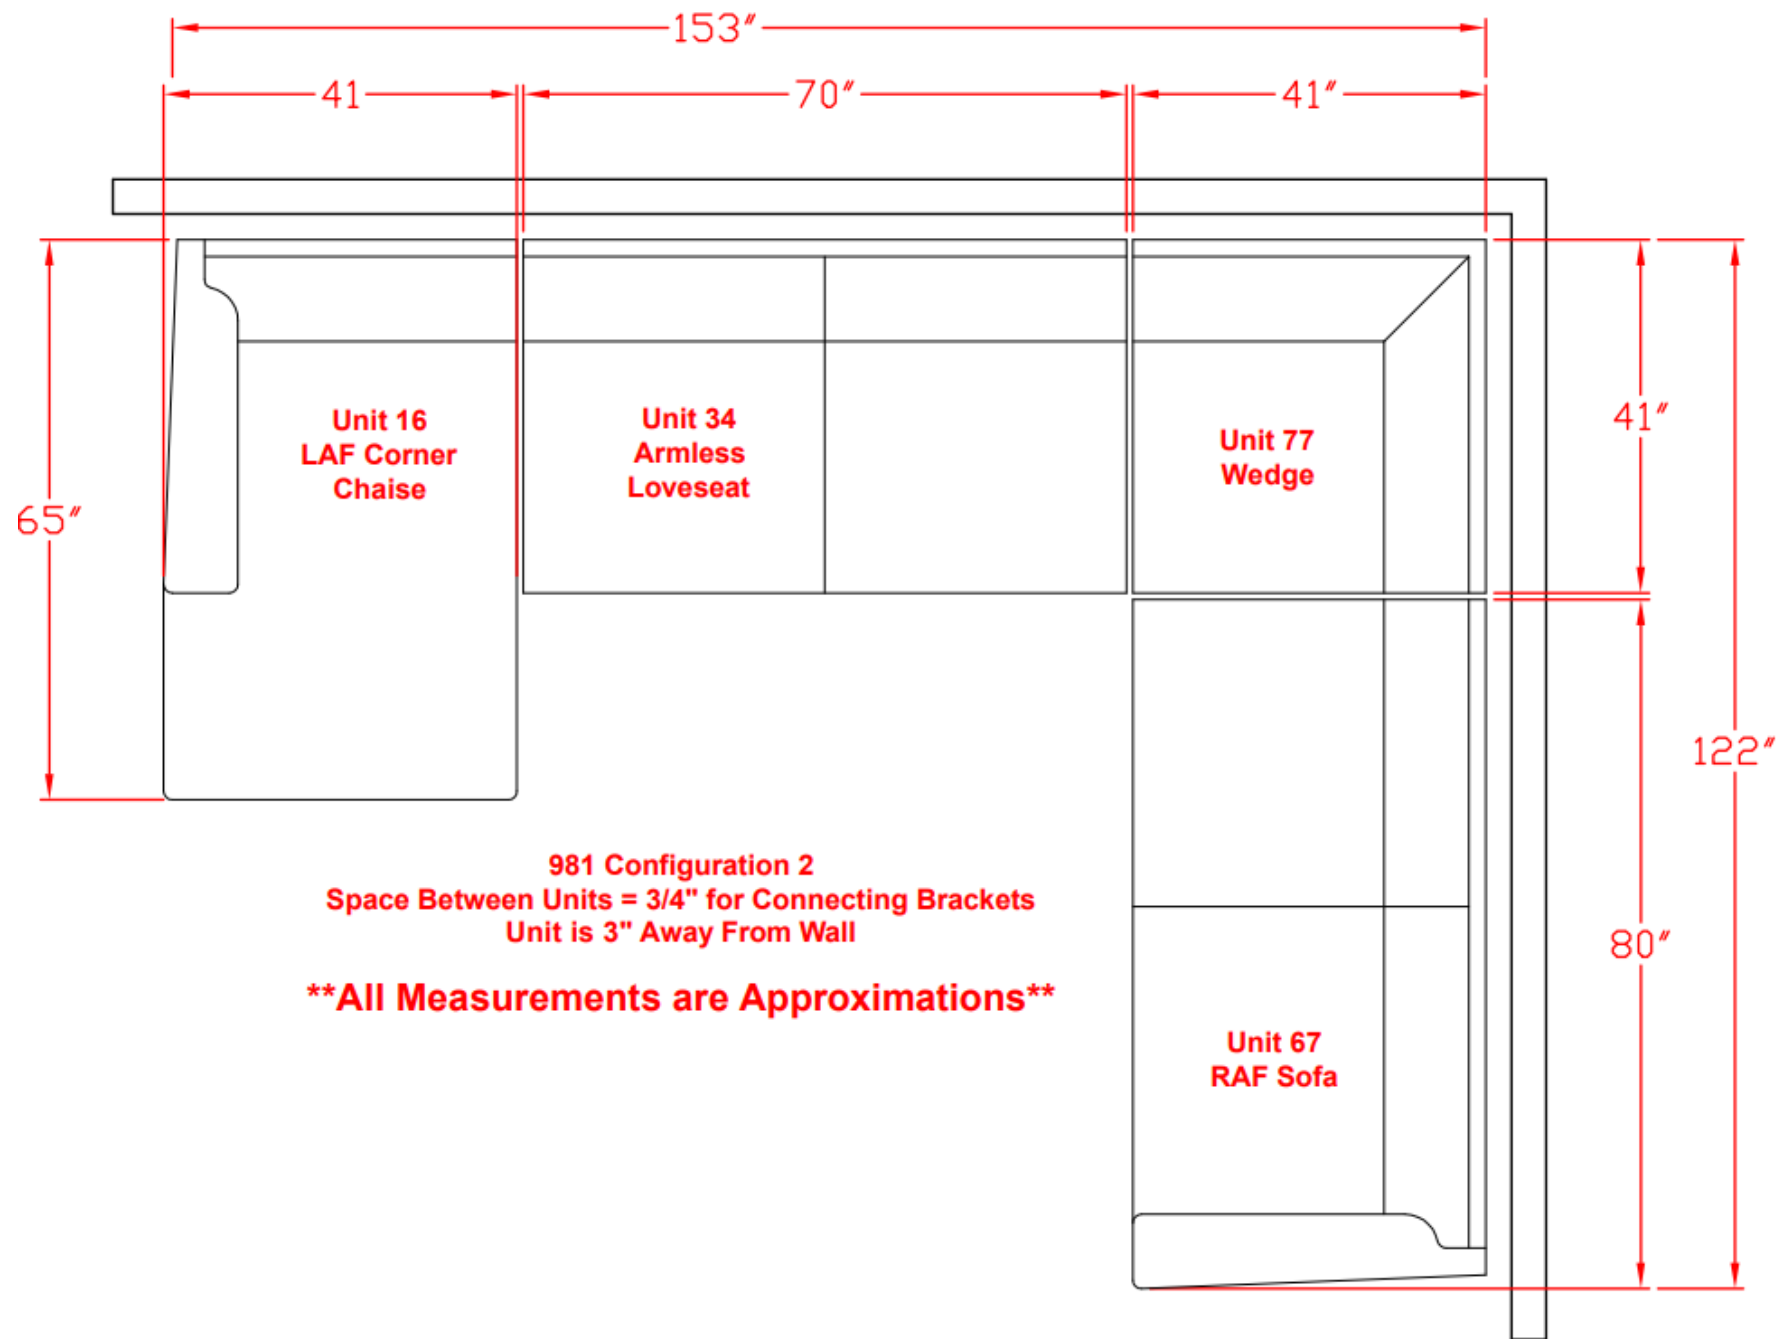

9810364

Call out	Description
	Blown Fiber
	Cushion Chaise Pad – Top Pad
	Cushion Foam
	KD Component
	Cover

For more RPs' information, please see the following page.

981 Configuration 3
Space Between Units = 3/4" for Connecting Brackets
Unit is 3" Away From Wall

****All Measurements are Approximations****