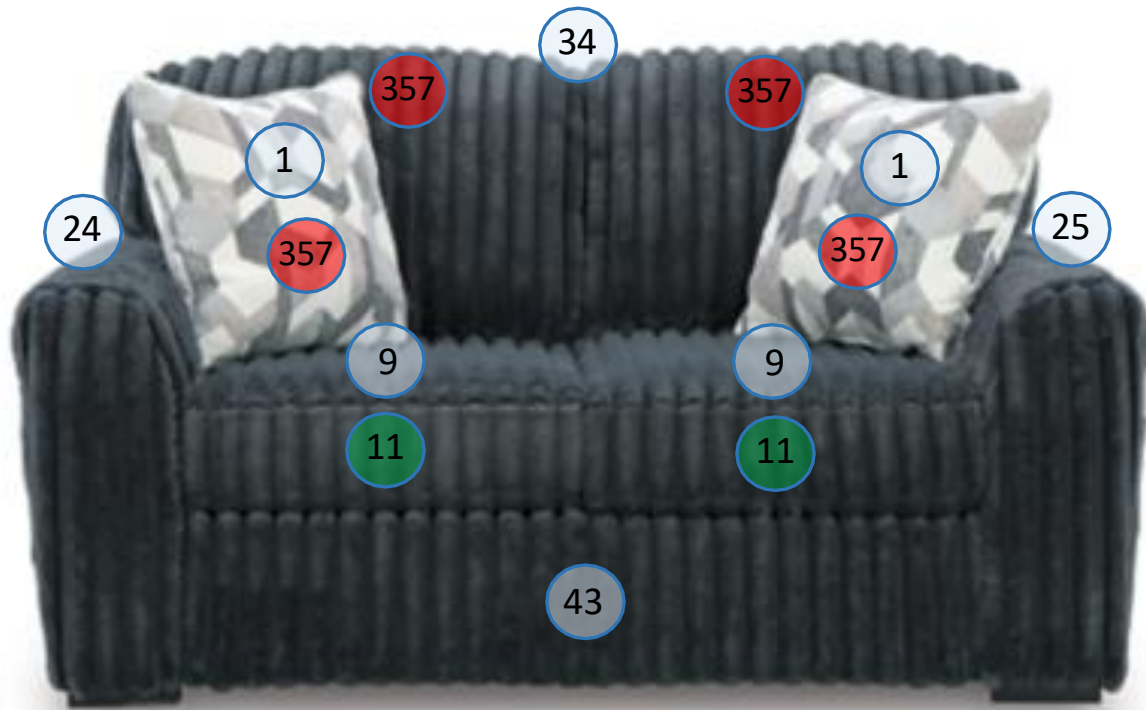

9810535

Call out	Description
● (Red)	Blown Fiber
● (Yellow)	Cushion Chaise Pad – Top Pad
● (Green)	Cushion Foam
● (Orange)	KD Component
● (Light Blue)	Cover

For more RPs' information, please see the following page.