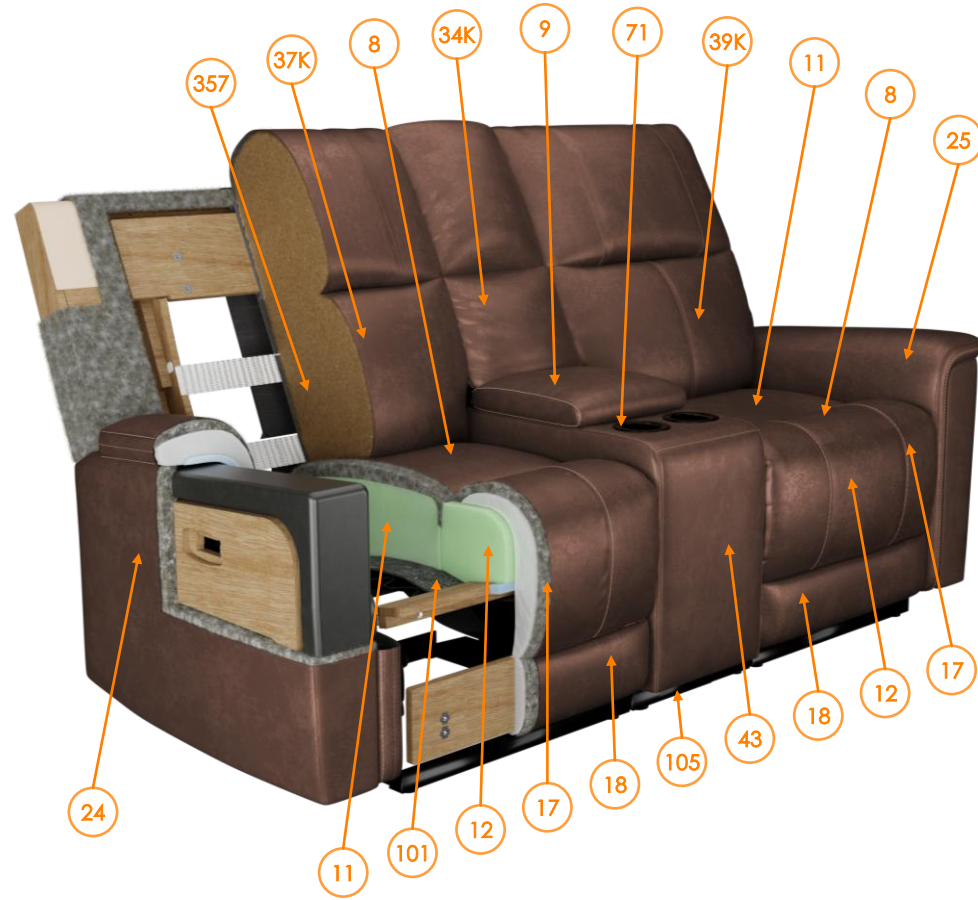

RP's information U1200118

Call out	Part Number	Description	Qty	Material
8	U1200115131	CHAISE PAD	2	Leather
9	U1200118090	CONSOLE ARMREST	1	Leather
11	421060RP	POLY C BACK CUSH	2	FOAM, LMF
12	421051RP	POLY C FRONT CUSH	2	FOAM, LMF
17	427793RP	POLY CTR FRT CHAISE	2	FOAM, LMF
18	428081RP	POLY OTTO	2	FOAM, LMF
24	U1200115181	LAF IN/OUT ARM	1	Leather
25	U1200115281	RAF IN/OUT ARM	1	Leather
43	U1200118021	CONSOLE ARM	1	Leather
71	30846RP	54MM TAPERED CUPHOLDER CHROME	2	Plastic
72	30094RP	TUB 3.5 INCH DEEP(SHALLOW TUB)	1	Plastic
76	U1200115337	SMALL OTTOMAN/FOOTREST UPHOL	2	Fabric
101	SBKA-3BMRP	(-A) SB KIT 16X20MM G2 BM	2	Metal
102	2PWR3ZEROMKRP	-2 PWR 3-ZERO MECH	2	Metal
105	77753RP	RAIL 1467 LP LV	2	Metal
108	75078RP	CTR SECTION BRACKET (SELF TAP)	4	Metal
109	31219RP	L BRACKET LOW PROFILE	2	Metal
134	77903RP	FLOOR GLIDE	12	Plastic
138	32047RP1	P2 (THR) MECH -2 PLASTIC MTR SHAFT	2	Metal
145	32447RP	3ZERO MOTOR	2	Plastic, Metal

RPs' information U1200118

Call out	Part Number	Description	Qty	Material
659	32518RP	MTL SUPPORT TUBE RAF BNGL 22.5	1	Metal
666	32390RP	BLOWMOLD ARM BRACKET FRONT	2	Metal
667	32391RP	BLOWMOLD ARM BRACKET REAR RAF	1	Metal
668	32398RP	BLOWMOLD ARM BRACKET REAR LAF	1	Metal
34K	U1200118351KD	CONSOLE BACK KD	1	Leather
37K	U1200115148KD	LAF COMPLETE IN/OUT BACK-KD	1	Leather
39K	U1200115248KD	RAF COMPLETE IN/OUT BACK-KD	1	Leather