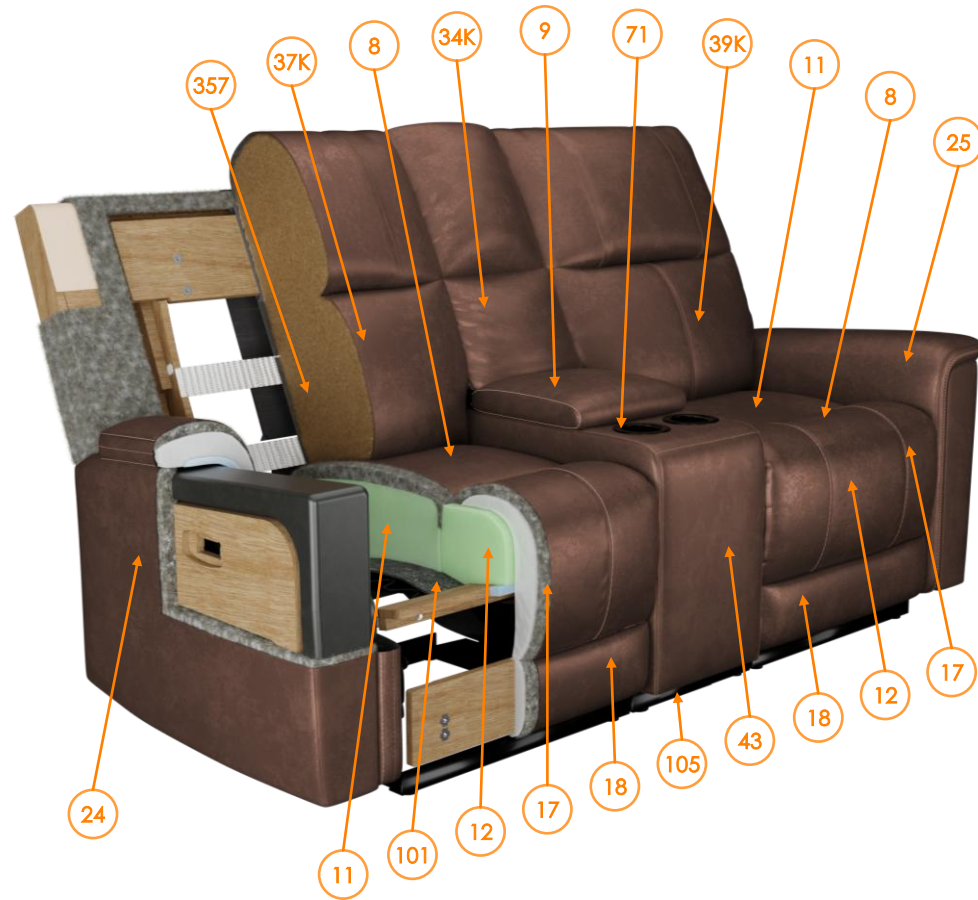

RP's information U1200118

Call out	Part Number	Description	Qty	Material
8	U1200115131	CHAISE PAD	2	Leather
9	U1200118090	CONSOLE ARMREST	1	Leather
11	421060RP	POLY C BACK CUSH	2	FOAM, LMF
12	421051RP	POLY C FRONT CUSH	2	FOAM, LMF
17	427793RP	POLY CTR FRT CHAISE	2	FOAM, LMF
18	428081RP	POLY OTTO	2	FOAM, LMF
24	U1200115181	LAF IN/OUT ARM	1	Leather
25	U1200115281	RAF IN/OUT ARM	1	Leather
43	U1200118021	CONSOLE ARM	1	Leather
71	30846RP	54MM TAPERED CUPHOLDER CHROME	2	Plastic
72	30094RP	TUB 3.5 INCH DEEP(SHALLOW TUB)	1	Plastic
76	U1200115337	SMALL OTTOMAN/FOOTREST UPHOL	2	Fabric
101	SBKA-3BMRP	(-A) SB KIT 16X20MM G2 BM	2	Metal
102	2PWR3ZEROMKRP	-2 PWR 3-ZERO MECH	2	Metal
105	77753RP	RAIL 1467 LP LV	2	Metal
108	75078RP	CTR SECTION BRACKET (SELF TAP)	4	Metal
109	31219RP	L BRACKET LOW PROFILE	2	Metal
134	77903RP	FLOOR GLIDE	12	Plastic
138	32047RP1	P2 (THR) MECH -2 PLASTIC MTR SHAFT	2	Metal
145	32447RP	3ZERO MOTOR	2	Plastic, Metal

RPs' information U1200118

Call out	Part Number	Description	Qty	Material
659	32518RP	MTL SUPPORT TUBE RAF BNGL 22.5	1	Metal
666	32390RP	BLOWMOLD ARM BRACKET FRONT	2	Metal
667	32391RP	BLOWMOLD ARM BRACKET REAR RAF	1	Metal
668	32398RP	BLOWMOLD ARM BRACKET REAR LAF	1	Metal
34K	U1200118351KD	CONSOLE BACK KD	1	Leather
37K	U1200115148KD	LAF COMPLETE IN/OUT BACK-KD	1	Leather
39K	U1200115248KD	RAF COMPLETE IN/OUT BACK-KD	1	Leather