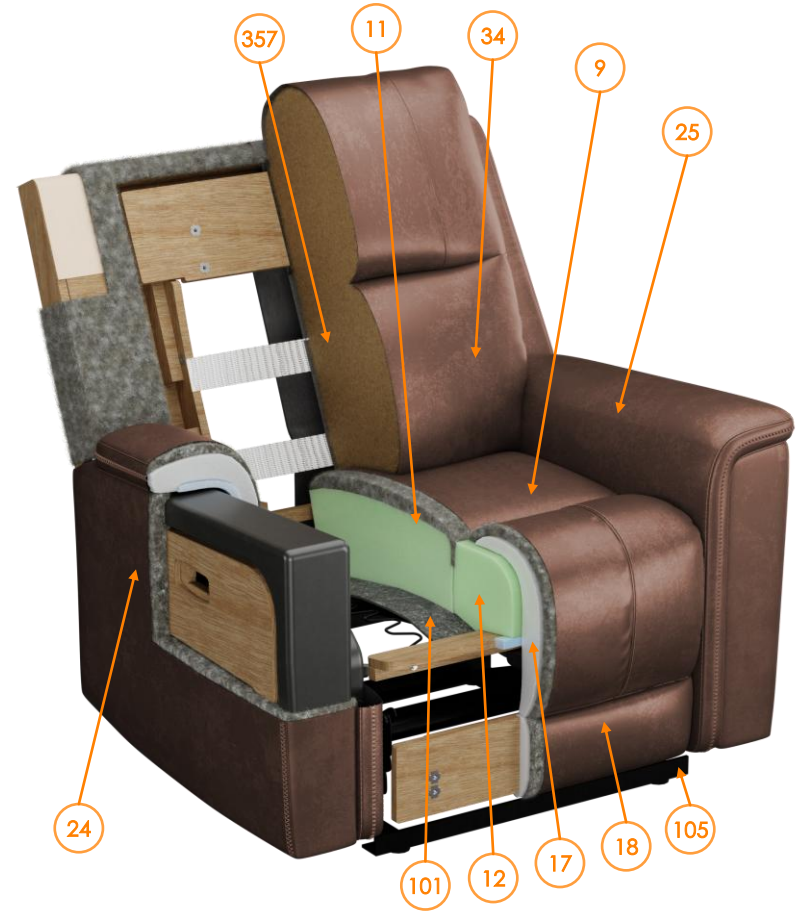

RP's information U1200113

Call out	Part Number	Description	Qty	Material
9	U1200113031	CHAISE PAD	1	Leather
11	421060RP	POLY C BACK CUSH	1	FOAM, LMF
12	421051RP	POLY C FRONT CUSH	1	FOAM, LMF
17	427793RP	POLY CTR FRT CHAISE	1	FOAM, LMF
18	428081RP	POLY OTTO	1	FOAM, LMF
24	U1200115181	LAF IN/OUT ARM	1	Leather
25	U1200115281	RAF IN/OUT ARM	1	Leather
34	U1200113048	COMPLETE IN/OUT BACK	1	Leather
76	U1200115337	SMALL OTTOMAN/FOOTREST UPHOL	1	Fabric
101	SBKA-3BMRP	(-A) SB KIT 16X20MM G2 BM	1	Metal
102	2PWR3ZEROMKRP	-2 PWR 3-ZERO MECH	1	Metal
105	77708RP	RAIL 673 LP	2	Metal
134	77903RP	FLOOR GLIDE	8	Plastic
138	32047RP1	P2 (THR) MECH -2 PLASTIC MTR SHAFT	1	Metal
145	32447RP	3ZERO MOTOR	1	Plastic, Metal
148	30383RP	POWER SUPPLY KIT W/DC CBL-1ST	1	Plastic, Metal
149	76796RP	KD BRACKET AND CLIP ASSEMBLY	2	Metal
165	32055RP3	P2/P3 HEADREST MOTOR PLASTIC MTR SHAFT	1	Plastic, Metal
177	30031RP	1/4-20X50 UNC BLK FLHEAD BOLT	2	Metal
233	31470RP	MOTOR SCREW 20MM	8	Metal

RP's information U1200113

Call out	Part Number	Description	Qty	Material
357	30651RP	FIBER RECYCLED BROWN	5	Fiber
399	72156RP	12 X 16 ML SPRING	2	Metal
419	74018RP	HDWE 1/4-20X.75 WSHRHD5/16	14	Metal
426	77075RP	1-4-20X3/4 HX HD ZINC PRECT80	4	Metal
480	32319RP	P2 SWITCH W/ USB A/C	1	Plastic, Metal
547	8001RP	4 X 3/4 FH PHL TAP BLK	2	Metal
615	31028RP	1/4-20 INSERT D142013HD14-ZN	2	Metal
617	31103RP	RIVET NUT 1/4-20 CPB22520280	16	Metal
653	31865RP	POWER MOTION TESTER CABLE	1	Plastic, Metal
654	32051RP	POWER MOTION TESTER LIGHT	1	Plastic, Metal
666	32390RP	BLOWMOLD ARM BRACKET FRONT	2	Metal
667	32391RP	BLOWMOLD ARM BRACKET REAR RAF	1	Metal
668	32398RP	BLOWMOLD ARM BRACKET REAR LAF	1	Metal
669	32511RP	BM BOTTOM BACK RAIL RECLINER SINGLE 22.5	1	Metal