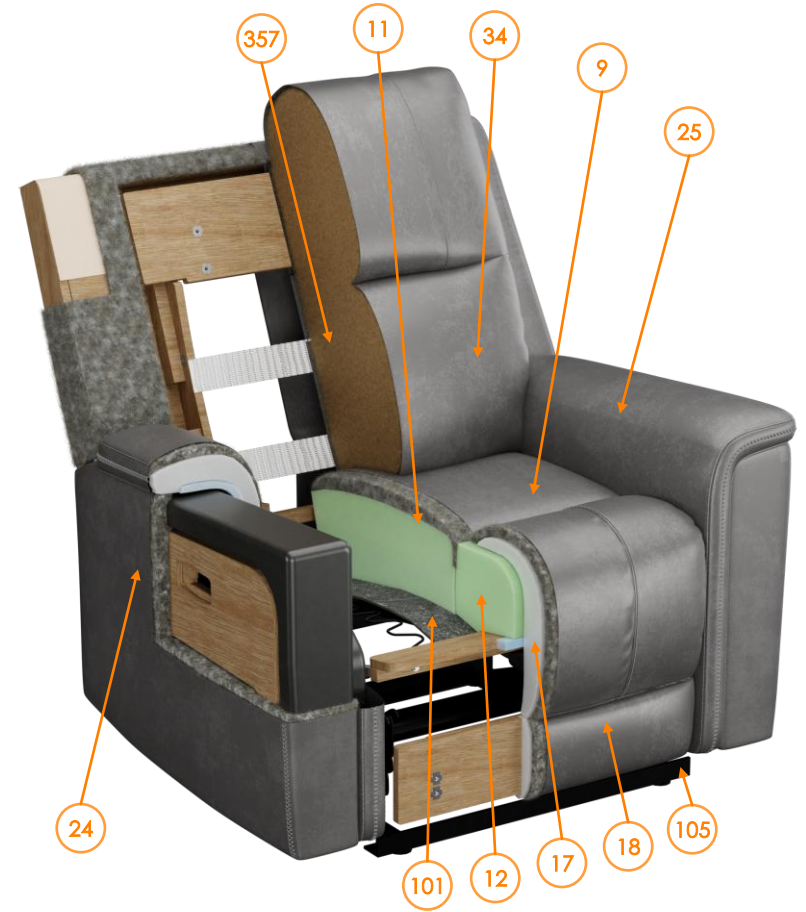

RP's information U1200013

Call out	Part Number	Description	Qty	Material
9	U1200013031	CHAISE PAD	1	Leather
11	421060RP	POLY C BACK CUSH	1	FOAM, LMF
12	421051RP	POLY C FRONT CUSH	1	FOAM, LMF
17	427793RP	POLY CTR FRT CHAISE	1	FOAM, LMF
18	428081RP	POLY OTTO	1	FOAM, LMF
24	U1200015181	LAF IN/OUT ARM	1	Leather
25	U1200015281	RAF IN/OUT ARM	1	Leather
34	U1200013048	COMPLETE IN/OUT BACK	1	Leather
76	U1200015337	SMALL OTTOMAN/FOOTREST UPHOL	1	Fabric
101	SBKA-3BMRP	(-A) SB KIT 16X20MM G2 BM	1	Metal
102	2PWR3ZEROMKRP	-2 PWR 3-ZERO MECH	1	Metal
105	77708RP	RAIL 673 LP	2	Metal
134	77903RP	FLOOR GLIDE	8	Plastic
138	32047RP1	P2 (THR) MECH -2 PLASTIC MTR SHAFT	1	Metal
145	32447RP	3ZERO MOTOR	1	Plastic, Metal
148	30383RP	POWER SUPPLY KIT W/DC CBL-1ST	1	Plastic, Metal
149	76796RP	KD BRACKET AND CLIP ASSEMBLY	2	Metal
165	32055RP3	P2/P3 HEADREST MOTOR PLASTIC MTR SHAFT	1	Plastic, Metal
177	30031RP	1/4-20X50 UNC BLK FLHEAD BOLT	2	Metal
233	31470RP	MOTOR SCREW 20MM	8	Metal

RP's information U1200013

Call out	Part Number	Description	Qty	Material
357	30651RP	FIBER RECYCLED BROWN	5	Fiber
399	72156RP	12 X 16 ML SPRING	2	Metal
419	74018RP	HDWE 1/4-20X.75 WSHRHD5/16	14	Metal
426	77075RP	1-4-20X3/4 HX HD ZINC PRECT80	4	Metal
480	32319RP	P2 SWITCH W/ USB A/C	1	Plastic, Metal
547	8001RP	4 X 3/4 FH PHL TAP BLK	2	Metal
615	31028RP	1/4-20 INSERT D142013HD14-ZN	2	Metal
617	31103RP	RIVET NUT 1/4-20 CPB22520280	16	Metal
653	31865RP	POWER MOTION TESTER CABLE	1	Plastic, Metal
654	32051RP	POWER MOTION TESTER LIGHT	1	Plastic, Metal
666	32390RP	BLOWMOLD ARM BRACKET FRONT	2	Metal
667	32391RP	BLOWMOLD ARM BRACKET REAR RAF	1	Metal
668	32398RP	BLOWMOLD ARM BRACKET REAR LAF	1	Metal
669	32511RP	BM BOTTOM BACK RAIL RECLINER SINGLE 22.5	1	Metal