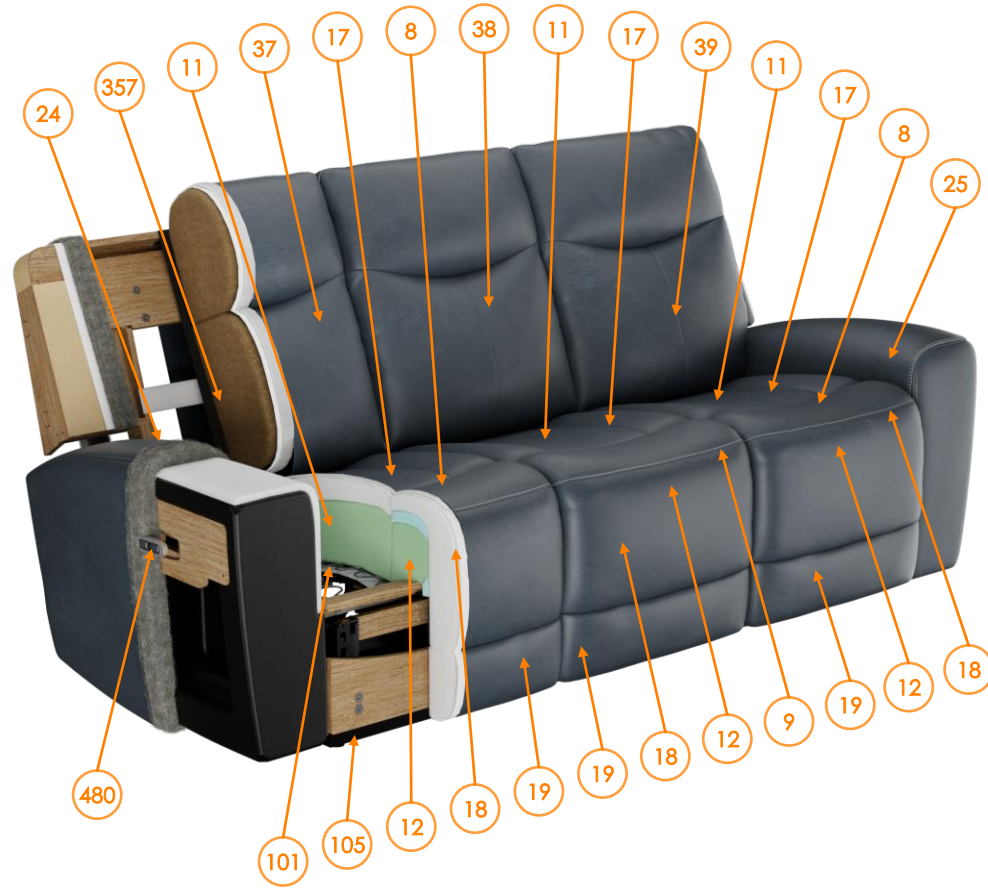

RP's information U1210015

Call out	Part Number	Description	Qty	Material
8	U1210015131	LAF/RAF CHAISE PAD	2	Leather
9	U1210015031	CHAISE PAD	1	Leather
11	427989RP	POLY BACK CUSH	3	FOAM, LMF
12	427991RP	POLY FRONT CUSHION	3	FOAM, LMF
17	427995RP	POLY BACK CHAISE	3	FOAM, LMF
18	427994RP	POLY FRT CHAISE	3	FOAM, LMF
19	427996RP	POLY OTTO	3	FOAM, LMF
24	U1210015181	LAF IN/OUT ARM	1	Leather
25	U1210015281	RAF IN/OUT ARM	1	Leather
37	U1210015148	LAF COMPLETE IN/OUT BACK	1	Leather
38	U1210015048	COMPLETE IN/OUT BACK	1	Leather
39	U1210015248	RAF COMPLETE IN/OUT BACK	1	Leather
76	U1210015337	SMALL OTTOMAN/FOOTREST UPHOL	2	Fabric
101	SBKA-3LPRP	(-A) SB KIT 16MM LOW PRO SMALL PLATE	2	Metal
102	2PWR3ZEROMKRP	-2 PWR 3-ZERO MECH	2	Metal
105	32110RP	BM SEAT FLOOR RAIL 1665MM	2	Metal
108	75078RP	CTR SECTION BRACKET (SELF TAP)	4	Metal
109	31219RP	L BRACKET LOW PROFILE	2	Metal
134	77903RP	FLOOR GLIDE	12	Plastic
138	32047RP1	P2 (THR) MECH -2 PLASTIC MTR SHAFT	2	Metal