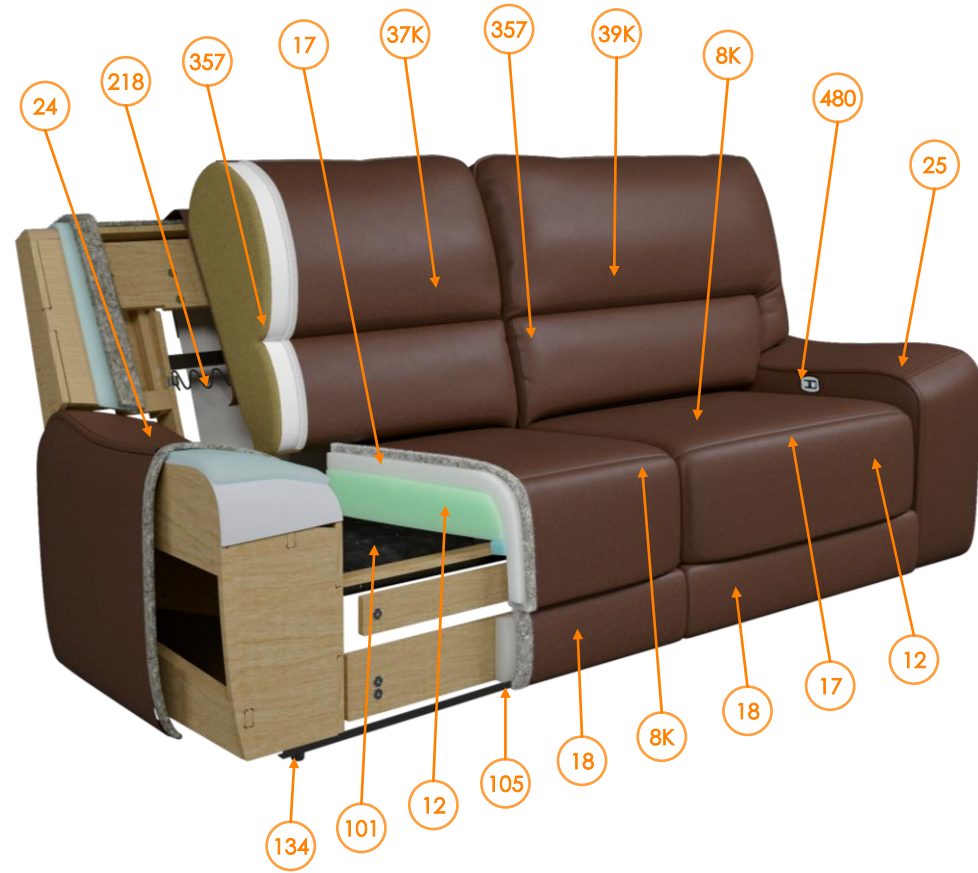

RP's information U6260747

Call out	Part Number	Description	Qty	Material
12	426605RP	POLY SEAT CUSHION	2	FOAM, LMF
17	427950RP	POLY CHAISE	2	FOAM, LMF
18	427952RP	POLY OTTO	2	FOAM, LMF
24	U6260747181	LAF IN/OUT ARM	1	Leather
25	U6260747281	RAF IN/OUT ARM	1	Leather
76	U6260747337	SMALL OTTOMAN/FOOTREST UPHOL	2	Fabric
101	SBKK-3RP	(-K) SB KIT 350 25MM SP HINGE	2	Metal
102	14PWR3ZEROMKRP	-14 PWR 3-ZERO MECH	2	Metal
105	77724RP	RAIL 1694 LP S	2	Metal
108	75078RP	CTR SECTION BRACKET (SELF TAP)	2	Metal
134	77903RP	FLOOR GLIDE	8	Plastic
145	32447RP	3ZERO MOTOR	2	Plastic, Metal
149	76796RP	KD BRACKET AND CLIP ASSEMBLY	4	Metal
157	30382RP	POWER SUPPLY KIT W/YDC CBL-2ST	1	Plastic, Metal
165	32055RP3	P2/P3 HEADREST MOTOR PLASTIC MTR SHAFT	2	Plastic, Metal
173	32054RP1	P2 (THR) MECH -14 PLASTIC MTR SHAFT	2	Metal
177	30031RP	1/4-20X50 UNC BLK FLTHD BOLT	2	Metal
218	73544RP	SPRING 11 X 28 XX 12 LP 300/B	4	Metal
233	31470RP	MOTOR SCREW 20MM	16	Metal
357	30651RP	FIBER RECYCLED BROWN	5	Fiber

RP's information U6260747

Call out	Part Number	Description	Qty	Material
419	74018RP	HDWE 1/4-20X.75 WSHRHD5/16	20	Metal
425	30030RP	1/4-20X30 UNC BLK FLTHEAD BOLT	4	Metal
426	77075RP	1-4-20X3/4 HX HD ZINC PRECT80	8	Metal
480	32319RP	P2 SWITCH W/ USB A/C	2	Plastic, Metal
547	8001RP	4 X 3/4 FH PHL TAP BLK	4	Metal
562	74019RP	HDWE 1/4-20X1.000 CN1420X1	4	Metal
653	31865RP	POWER MOTION TESTER CABLE	1	Plastic, Metal
654	32051RP	POWER MOTION TESTER LIGHT	1	Plastic, Metal
37K	U6260747148KD	LAF COMPLETE IN/OUT BACK-KD	1	Leather
39K	U6260747248KD	RAF COMPLETE IN/OUT BACK-KD	1	Leather
8K	U6260747131KD	LAF CHAISE PAD-KD	2	Leather