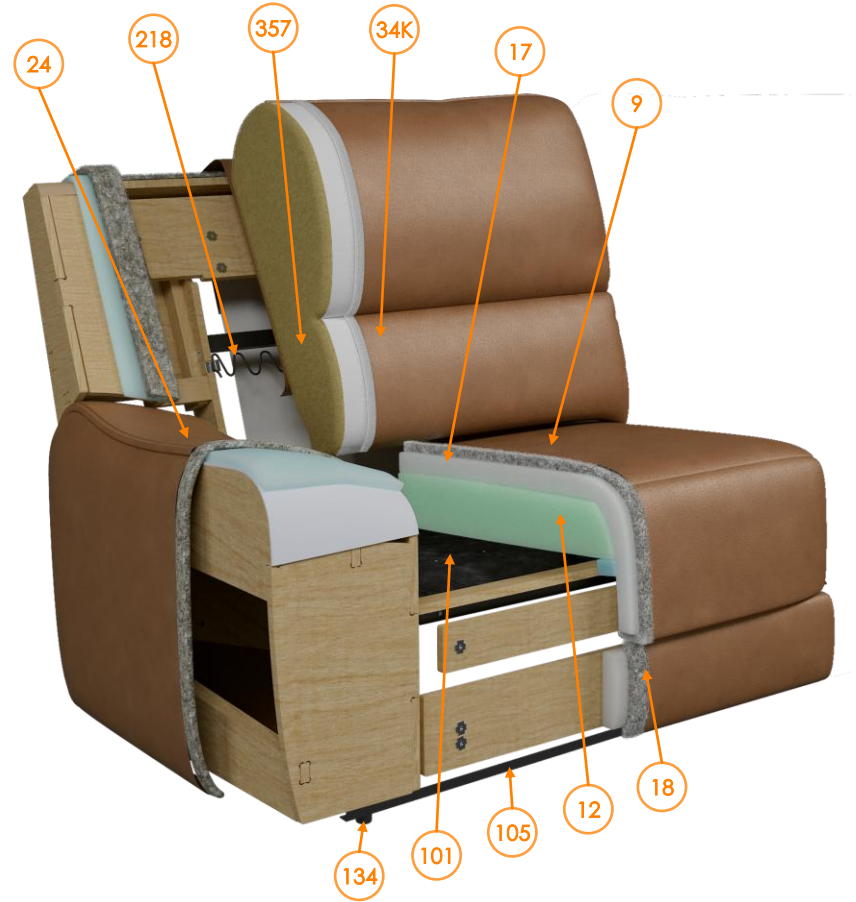

# RP's information U6260658

Call out	Part Number	Description	Qty	Material
9	U6260658031	CHAISE PAD	1	Leather
12	426605RP	POLY SEAT CUSHION	1	FOAM, LMF
17	427950RP	POLY CHAISE	1	FOAM, LMF
18	427952RP	POLY OTTO	1	FOAM, LMF
24	U6260658181	LAF IN/OUT ARM	1	Leather
76	U6260647337	SMALL OTTOMAN/FOOTREST UPHOL	1	Fabric
101	SBKK-3RP	(-K) SB KIT 350 25MM SP HINGE	1	Metal
102	14PWR3ZEROMKRP	-14 PWR 3-ZERO MECH	1	Metal
105	30170RP	WIDE RAIL 908	2	Metal
108	75078RP	CTR SECTION BRACKET (SELF TAP)	1	Metal
134	77903RP	FLOOR GLIDE	6	Plastic
135	78027RP	PLASTIC FLOOR GLIDE	2	Plastic
145	32447RP	3ZERO MOTOR	1	Plastic, Metal
148	30383RP	POWER SUPPLY KIT W/DC CBL-1ST	1	Plastic, Metal
149	76796RP	KD BRACKET AND CLIP ASSEMBLY	2	Metal
165	32055RP3	P2/P3 HEADREST MOTOR PLASTIC MTR SHAFT	1	Plastic, Metal
173	32054RP1	P2 (THR) MECH -14 PLASTIC MTR SHAFT	1	Metal
177	30031RP	1/4-20X50 UNC BLK FLT HEAD BOLT	1	Metal
214	74122RP	BASE CONN RIGHT (M)	1	Metal
218	73544RP	SPRING 11 X 28 XX 12 LP 300/B	2	Metal

# RP's' information U6260658

Call out	Part Number	Description	Qty	Material
233	31470RP	MOTOR SCREW 20MM	8	Metal
357	30651RP	FIBER RECYCLED BROWN	5	Fiber
419	74018RP	HDWE 1/4-20X.75 WSHRHD5/16	10	Metal
425	30030RP	1/4-20X30 UNC BLK FLTHEAD BOLT	2	Metal
426	77075RP	1-4-20X3/4 HX HD ZINC PRECT80	4	Metal
480	32319RP	P2 SWITCH W/ USB A/C	1	Plastic, Metal
547	8001RP	4 X 3/4 FH PHL TAP BLK	2	Metal
562	74019RP	HDWE 1/4-20X1.000 CN1420X1	4	Metal
651	73774RP	NUT 1/4-20 FLANGE LOCK	2	Metal
653	31865RP	POWER MOTION TESTER CABLE	1	Plastic, Metal
654	32051RP	POWER MOTION TESTER LIGHT	1	Plastic, Metal
34K	U6260658048KD	COMPLETE IN/OUT BACK - KD	1	Leather