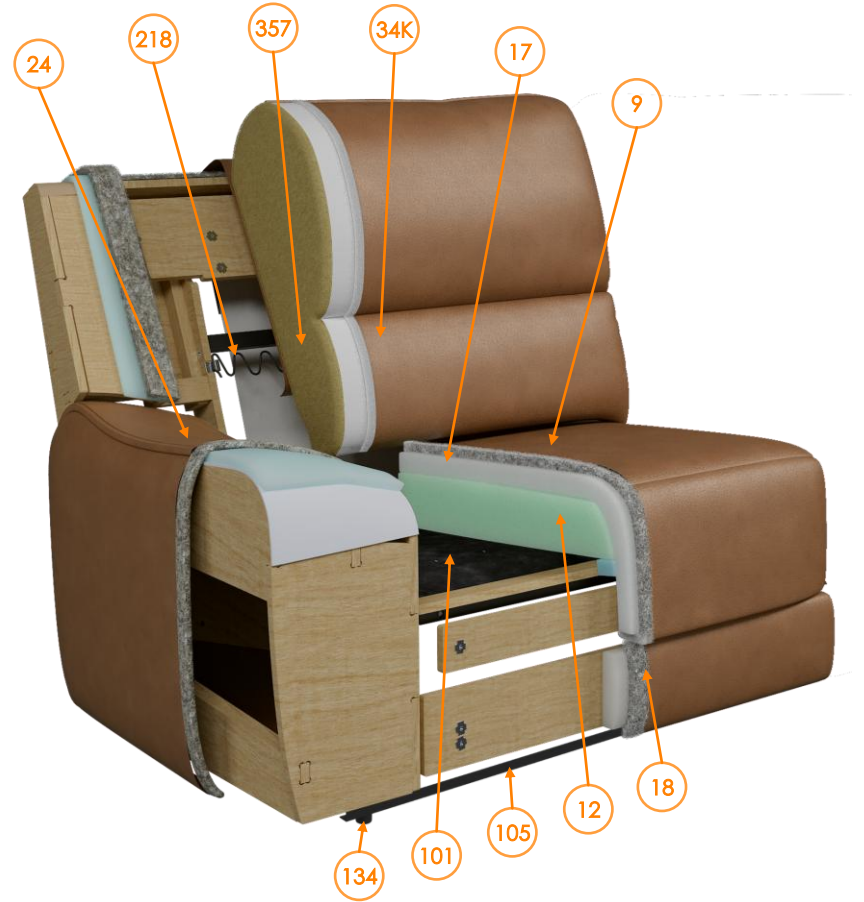

# RP's information U6260658

Call out	Part Number	Description	Qty	Material
9	U6260658031	CHAISE PAD	1	Leather
12	426605RP	POLY SEAT CUSHION	1	FOAM, LMF
17	427950RP	POLY CHAISE	1	FOAM, LMF
18	427952RP	POLY OTTO	1	FOAM, LMF
24	U6260658181	LAF IN/OUT ARM	1	Leather
76	U6260647337	SMALL OTTOMAN/FOOTREST UPHOL	1	Fabric
101	SBKK-3RP	(-K) SB KIT 350 25MM SP HINGE	1	Metal
102	14PWR3ZEROMKRP	-14 PWR 3-ZERO MECH	1	Metal
105	30170RP	WIDE RAIL 908	2	Metal
108	75078RP	CTR SECTION BRACKET (SELF TAP)	1	Metal
134	77903RP	FLOOR GLIDE	6	Plastic
135	78027RP	PLASTIC FLOOR GLIDE	2	Plastic
145	32447RP	3ZERO MOTOR	1	Plastic, Metal
148	30383RP	POWER SUPPLY KIT W/DC CBL-1ST	1	Plastic, Metal
149	76796RP	KD BRACKET AND CLIP ASSEMBLY	2	Metal
165	32055RP3	P2/P3 HEADREST MOTOR PLASTIC MTR SHAFT	1	Plastic, Metal
173	32054RP1	P2 (THR) MECH -14 PLASTIC MTR SHAFT	1	Metal
177	30031RP	1/4-20X50 UNC BLK FLT HEAD BOLT	1	Metal
214	74122RP	BASE CONN RIGHT (M)	1	Metal
218	73544RP	SPRING 11 X 28 XX 12 LP 300/B	2	Metal

# RP's' information U6260658

Call out	Part Number	Description	Qty	Material
233	31470RP	MOTOR SCREW 20MM	8	Metal
357	30651RP	FIBER RECYCLED BROWN	5	Fiber
419	74018RP	HDWE 1/4-20X.75 WSHRHD5/16	10	Metal
425	30030RP	1/4-20X30 UNC BLK FLTHEAD BOLT	2	Metal
426	77075RP	1-4-20X3/4 HX HD ZINC PRECT80	4	Metal
480	32319RP	P2 SWITCH W/ USB A/C	1	Plastic, Metal
547	8001RP	4 X 3/4 FH PHL TAP BLK	2	Metal
562	74019RP	HDWE 1/4-20X1.000 CN1420X1	4	Metal
651	73774RP	NUT 1/4-20 FLANGE LOCK	2	Metal
653	31865RP	POWER MOTION TESTER CABLE	1	Plastic, Metal
654	32051RP	POWER MOTION TESTER LIGHT	1	Plastic, Metal
34K	U6260658048KD	COMPLETE IN/OUT BACK - KD	1	Leather

**U626 Configuration 1**  
 Space Between Units =  $\frac{3}{4}$ " for Connecting Brackets  
 Unit is 3" Away From Wall

**\*\*All Measurements are Approximations\*\***

**U626 Configuration 2**  
 Space Between Units =  $\frac{3}{4}$ " for Connecting Brackets  
 Unit is 3" Away From Wall