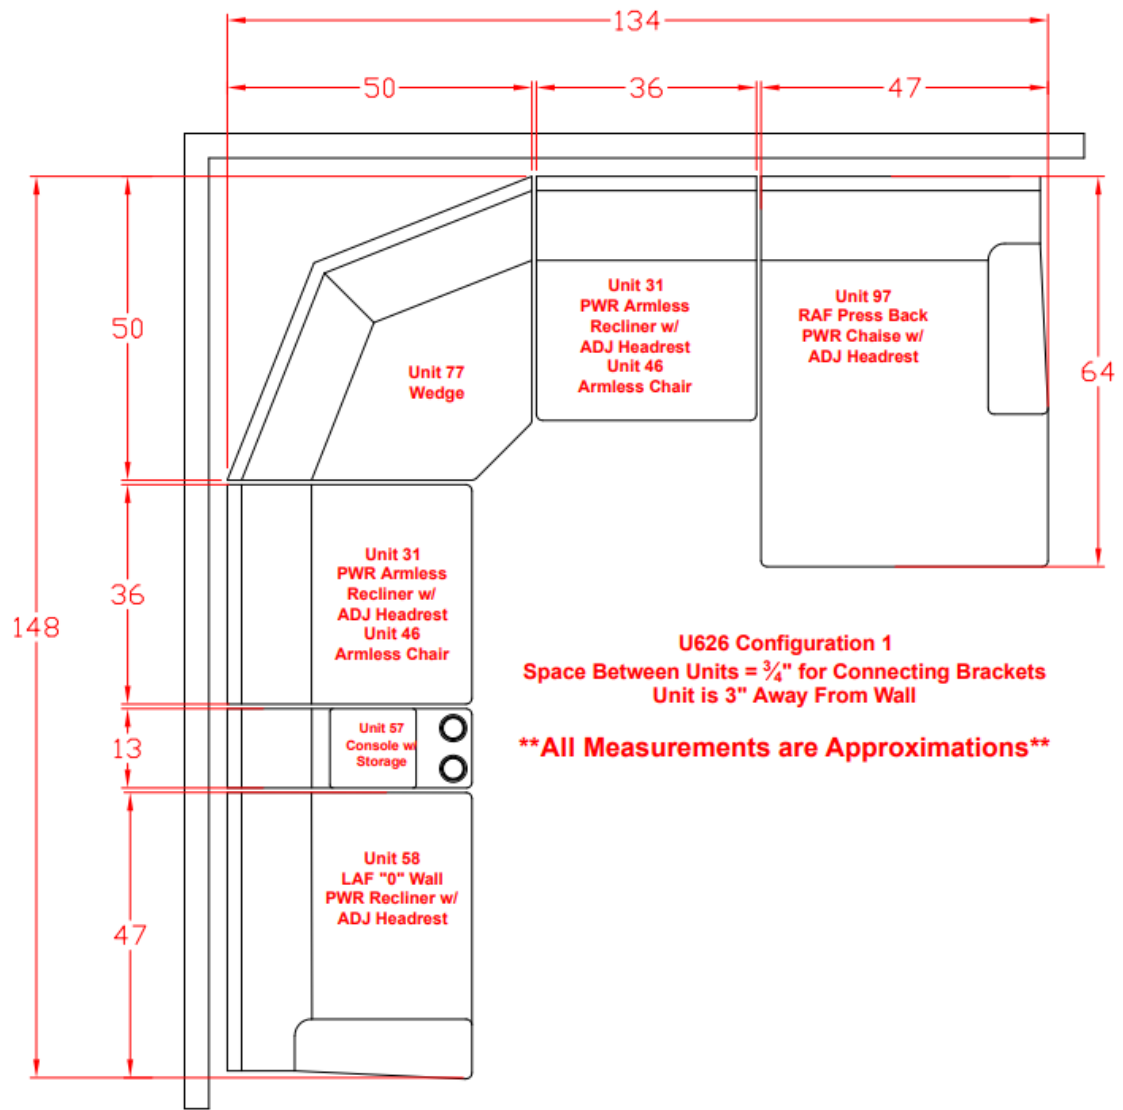

# RP's information U6260658

Call out	Part Number	Description	Qty	Material
9	U6260658031	CHAISE PAD	1	Leather
12	426605RP	POLY SEAT CUSHION	1	FOAM, LMF
17	427950RP	POLY CHAISE	1	FOAM, LMF
18	427952RP	POLY OTTO	1	FOAM, LMF
24	U6260658181	LAF IN/OUT ARM	1	Leather
76	U6260647337	SMALL OTTOMAN/FOOTREST UPHOL	1	Fabric
101	SBKK-3RP	(-K) SB KIT 350 25MM SP HINGE	1	Metal
102	14PWR3ZEROMKRP	-14 PWR 3-ZERO MECH	1	Metal
105	30170RP	WIDE RAIL 908	2	Metal
108	75078RP	CTR SECTION BRACKET (SELF TAP)	1	Metal
134	77903RP	FLOOR GLIDE	6	Plastic
135	78027RP	PLASTIC FLOOR GLIDE	2	Plastic
145	32447RP	3ZERO MOTOR	1	Plastic, Metal
148	30383RP	POWER SUPPLY KIT W/DC CBL-1ST	1	Plastic, Metal
149	76796RP	KD BRACKET AND CLIP ASSEMBLY	2	Metal
165	32055RP3	P2/P3 HEADREST MOTOR PLASTIC MTR SHAFT	1	Plastic, Metal
173	32054RP1	P2 (THR) MECH -14 PLASTIC MTR SHAFT	1	Metal
177	30031RP	1/4-20X50 UNC BLK FLT HEAD BOLT	1	Metal
214	74122RP	BASE CONN RIGHT (M)	1	Metal
218	73544RP	SPRING 11 X 28 XX 12 LP 300/B	2	Metal

# RP's' information U6260658

Call out	Part Number	Description	Qty	Material
233	31470RP	MOTOR SCREW 20MM	8	Metal
357	30651RP	FIBER RECYCLED BROWN	5	Fiber
419	74018RP	HDWE 1/4-20X.75 WSHRHD5/16	10	Metal
425	30030RP	1/4-20X30 UNC BLK FLTHEAD BOLT	2	Metal
426	77075RP	1-4-20X3/4 HX HD ZINC PRECT80	4	Metal
480	32319RP	P2 SWITCH W/ USB A/C	1	Plastic, Metal
547	8001RP	4 X 3/4 FH PHL TAP BLK	2	Metal
562	74019RP	HDWE 1/4-20X1.000 CN1420X1	4	Metal
651	73774RP	NUT 1/4-20 FLANGE LOCK	2	Metal
653	31865RP	POWER MOTION TESTER CABLE	1	Plastic, Metal
654	32051RP	POWER MOTION TESTER LIGHT	1	Plastic, Metal
34K	U6260658048KD	COMPLETE IN/OUT BACK - KD	1	Leather

**U626 Configuration 1**  
 Space Between Units =  $\frac{3}{4}$ " for Connecting Brackets  
 Unit is 3" Away From Wall

**\*\*All Measurements are Approximations\*\***

**U626 Configuration 2**  
 Space Between Units =  $\frac{3}{4}$ " for Connecting Brackets  
 Unit is 3" Away From Wall