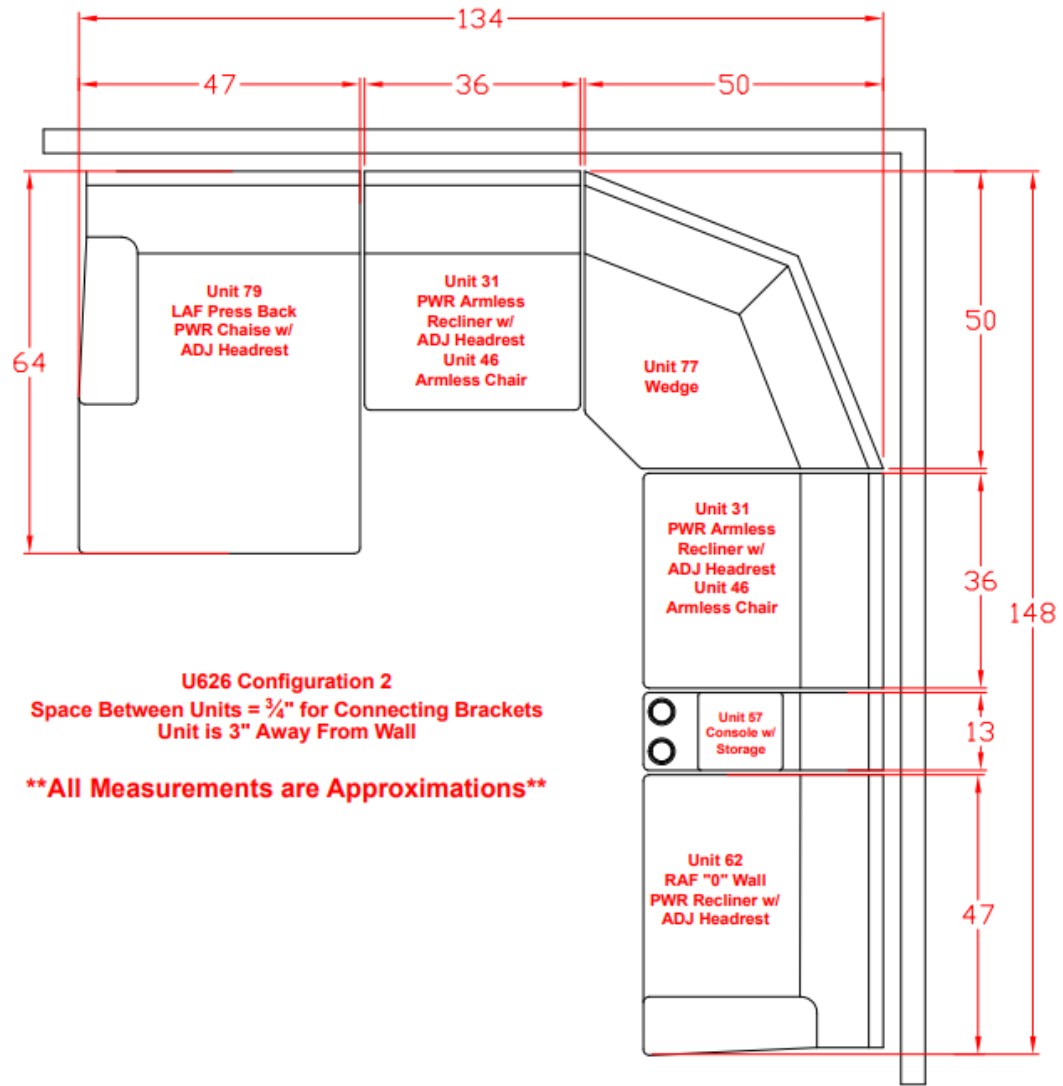

# RP's information U6260658

Call out	Part Number	Description	Qty	Material
9	U6260658031	CHAISE PAD	1	Leather
12	426605RP	POLY SEAT CUSHION	1	FOAM, LMF
17	427950RP	POLY CHAISE	1	FOAM, LMF
18	427952RP	POLY OTTO	1	FOAM, LMF
24	U6260658181	LAF IN/OUT ARM	1	Leather
76	U6260647337	SMALL OTTOMAN/FOOTREST UPHOL	1	Fabric
101	SBKK-3RP	(-K) SB KIT 350 25MM SP HINGE	1	Metal
102	14PWR3ZEROMKRP	-14 PWR 3-ZERO MECH	1	Metal
105	30170RP	WIDE RAIL 908	2	Metal
108	75078RP	CTR SECTION BRACKET (SELF TAP)	1	Metal
134	77903RP	FLOOR GLIDE	6	Plastic
135	78027RP	PLASTIC FLOOR GLIDE	2	Plastic
145	32447RP	3ZERO MOTOR	1	Plastic, Metal
148	30383RP	POWER SUPPLY KIT W/DC CBL-1ST	1	Plastic, Metal
149	76796RP	KD BRACKET AND CLIP ASSEMBLY	2	Metal
165	32055RP3	P2/P3 HEADREST MOTOR PLASTIC MTR SHAFT	1	Plastic, Metal
173	32054RP1	P2 (THR) MECH -14 PLASTIC MTR SHAFT	1	Metal
177	30031RP	1/4-20X50 UNC BLK FLT HEAD BOLT	1	Metal
214	74122RP	BASE CONN RIGHT (M)	1	Metal
218	73544RP	SPRING 11 X 28 XX 12 LP 300/B	2	Metal

# RP's' information U6260658

Call out	Part Number	Description	Qty	Material
233	31470RP	MOTOR SCREW 20MM	8	Metal
357	30651RP	FIBER RECYCLED BROWN	5	Fiber
419	74018RP	HDWE 1/4-20X.75 WSHRHD5/16	10	Metal
425	30030RP	1/4-20X30 UNC BLK FLTHEAD BOLT	2	Metal
426	77075RP	1-4-20X3/4 HX HD ZINC PRECT80	4	Metal
480	32319RP	P2 SWITCH W/ USB A/C	1	Plastic, Metal
547	8001RP	4 X 3/4 FH PHL TAP BLK	2	Metal
562	74019RP	HDWE 1/4-20X1.000 CN1420X1	4	Metal
651	73774RP	NUT 1/4-20 FLANGE LOCK	2	Metal
653	31865RP	POWER MOTION TESTER CABLE	1	Plastic, Metal
654	32051RP	POWER MOTION TESTER LIGHT	1	Plastic, Metal
34K	U6260658048KD	COMPLETE IN/OUT BACK - KD	1	Leather

**U626 Configuration 1**  
 Space Between Units =  $\frac{3}{4}$ " for Connecting Brackets  
 Unit is 3" Away From Wall

**\*\*All Measurements are Approximations\*\***

**U626 Configuration 2**  
 Space Between Units =  $\frac{3}{4}$ " for Connecting Brackets  
 Unit is 3" Away From Wall