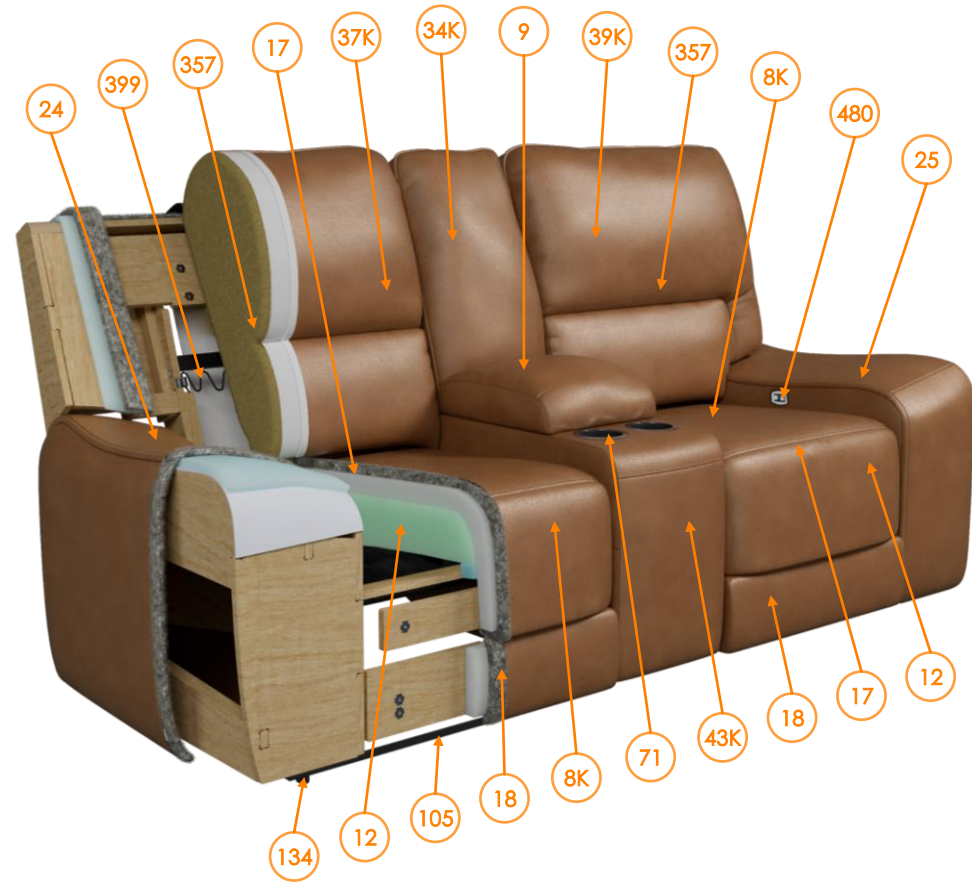

RP's information U6260618

Call out	Part Number	Description	Qty	Material
9	U6260618090	CONSOLE ARMREST	1	Leather
12	421074RP	POLY SEAT CUSHION	2	FOAM, LMF
17	427946RP	POLY CHAISE	2	FOAM, LMF
18	427948RP	POLY OTTO	2	FOAM, LMF
24	U6260647181	LAF IN/OUT ARM	1	Leather
25	U6260647281	RAF IN/OUT ARM	1	Leather
71	30846RP	54MM TAPERED CUPHOLDER CHROME	2	Plastic
72	30094RP	TUB 3.5 INCH DEEP(SHALLOW TUB)	1	Plastic
76	U6260618337	SMALL OTTOMAN/FOOTREST UPHOL	2	Fabric
101	SBKA-3LPRP	(-A) SB KIT 16MM LOW PRO SMALL PLATE	2	Metal
102	2PWR3ZEROMKRP	-2 PWR 3-ZERO MECH	2	Metal
105	77753RP	RAIL 1467 LP LV	2	Metal
108	75078RP	CTR SECTION BRACKET (SELF TAP)	4	Metal
109	31219RP	L BRACKET LOW PROFILE	2	Metal
134	77903RP	FLOOR GLIDE	12	Plastic
138	32047RP1	P2 (THR) MECH -2 PLASTIC MTR SHAFT	2	Metal
145	32447RP	3ZERO MOTOR	2	Plastic, Metal
149	76796RP	KD BRACKET AND CLIP ASSEMBLY	6	Metal
157	30382RP	POWER SUPPLY KIT W/YDC CBL-2ST	1	Plastic, Metal
165	32055RP3	P2/P3 HEADREST MOTOR PLASTIC MTR SHAFT	2	Plastic, Metal