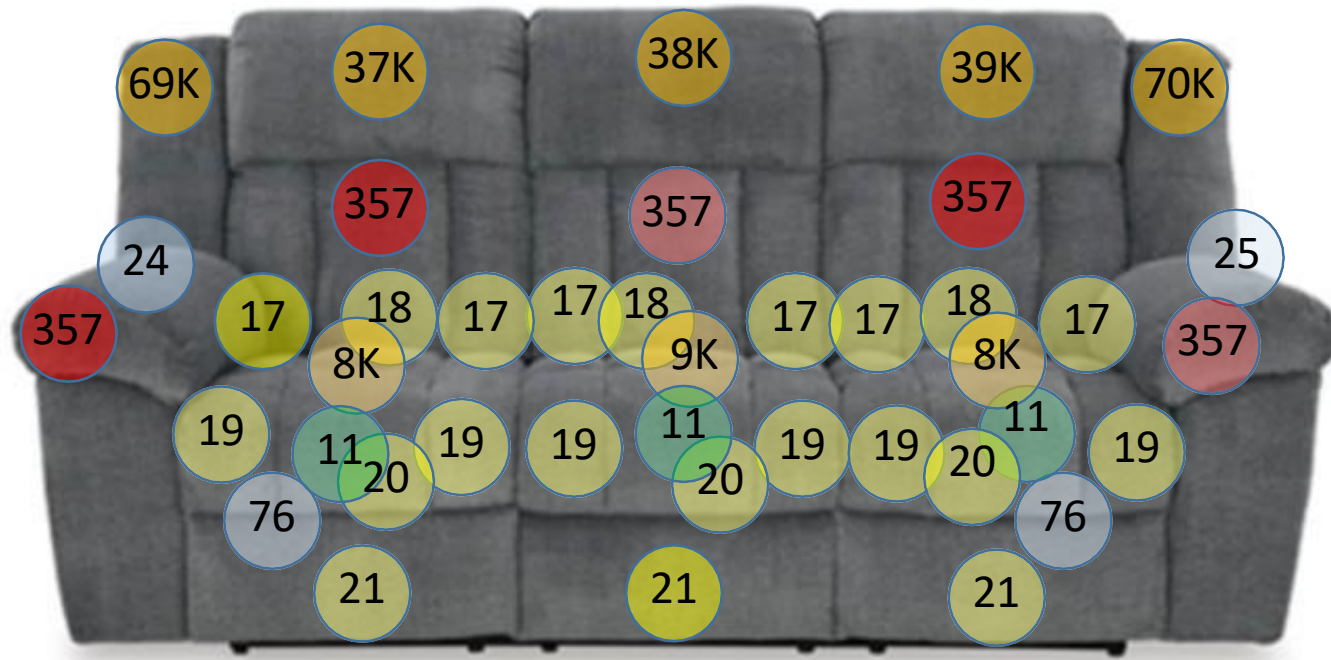

# 6930515

Call Out	Description
● (Red)	Blown Fiber
● (Yellow)	Cushion Chaise Pad - top Pad
● (Green)	Cushion Foam
● (Orange)	KD Component
● (Blue)	Cover

*Signature*  
DESIGN  
BY **ASHLEY**®

216

217

425

399

369

419

365

108

149

426

547

101

157

105

134

176

31128RP

31129RP

479

478

WNK: Eff to 05/14/25

US: Eff to 05/10/25

32319RP

479

WNK: Eff from 05/14/25

US: Eff from 05/10/25

654

30655RP1