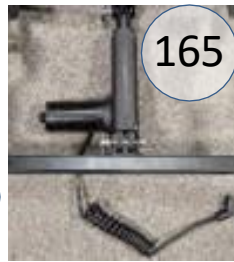

138

US: Eff to 12/07/24  
Wanek: Eff to 11/05/25

32047RP1

138

US: Eff from 12/07/24  
Wanek: Eff from 11/05/25

165

653

109