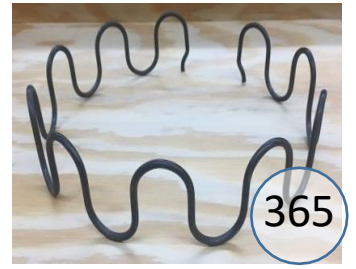

216

217

425

399

369

419

365

108

149

426

547

101

157

105

134

176

31128RP

31129RP

479

478

WNK: Eff to 05/14/25

US: Eff to 05/10/25

32319RP

479

WNK: Eff from 05/14/25

US: Eff from 05/10/25

654

30655RP1

138

US: Eff to 12/07/24
Wanek: Eff to 11/05/25

32047RP1

138

US: Eff from 12/07/24
Wanek: Eff from 11/05/25

165

653

109

Signature
DESIGN
BY ASHLEY®