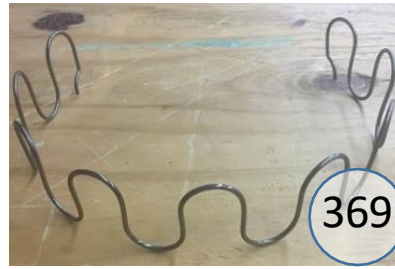

# 6930515

Call Out	Description
● (Red)	Blown Fiber
● (Yellow)	Cushion Chaise Pad - top Pad
● (Green)	Cushion Foam
● (Orange)	KD Component
● (Blue)	Cover

*Signature*  
DESIGN  
BY **ASHLEY**®

216

217

425

399