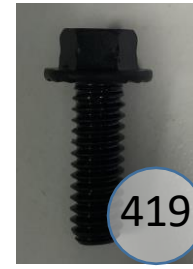

216

217

425

399

369

419

365

108

149

426

547

101

157

105

134

176

31128RP

31129RP

479

478

WNK: Eff to 05/14/25

US: Eff to 05/10/25

32319RP

479

WNK: Eff from 05/14/25

US: Eff from 05/10/25

654

30655RP1

138

US: Eff to 12/07/24
Wanek: Eff to 11/05/25

32047RP1

138

US: Eff from 12/07/24
Wanek: Eff from 11/05/25

165

653

109

Signature
DESIGN
BY ASHLEY®