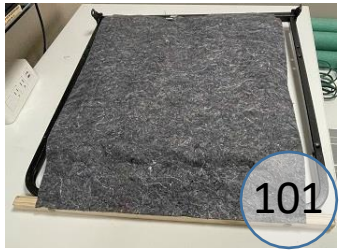

3320198

| Call Out | Description |
|----------|------------------------------|
| ● | Blown Fiber |
| ● | Cushion Chaise Pad - top Pad |
| ● | Cushion Foam |
| ● | KD Component |
| ● | Cover |

Signature
DESIGN
BY **ASHLEY**®

101

110

148

149

145

31127RP

406

420