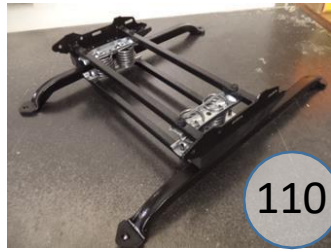

3320198

| Call Out | Description |
|----------|------------------------------|
| ● | Blown Fiber |
| ● | Cushion Chaise Pad - top Pad |
| ● | Cushion Foam |
| ● | KD Component |
| ● | Cover |

Signature
DESIGN
BY **ASHLEY**®

101

110

148

149

145

31127RP

406

420