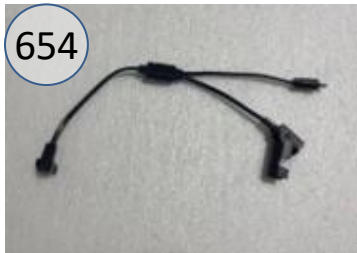

101

110

148

149

145

31127RP

406

420

425

426

439

547

WNK: Eff to 04/23/25
US: Eff to 04/19/25

654

653

32318RP

480

WNK: Eff from 04/23/25
US: Eff from 04/19/25

Signature
DESIGN
BY **ASHLEY**®