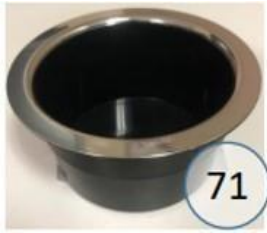

3320196

Call Out	Description
● (Red)	Blown Fiber
● (Yellow)	Cushion Chaise Pad - top Pad
● (Green)	Cushion Foam
● (Orange)	KD Component
● (Blue)	Cover

Signature
DESIGN
BY **ASHLEY**®

WNK: Eff to 04/23/25
US: Eff to 04/19/25