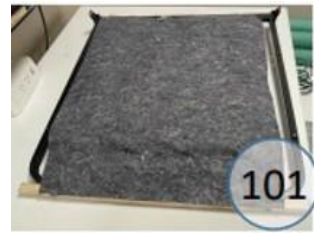

3320196

Call Out	Description
● (Red)	Blown Fiber
● (Yellow)	Cushion Chaise Pad - top Pad
● (Green)	Cushion Foam
● (Orange)	KD Component
● (Blue)	Cover

Signature
DESIGN
BY **ASHLEY**®

WNK: Eff to 04/23/25
US: Eff to 04/19/25