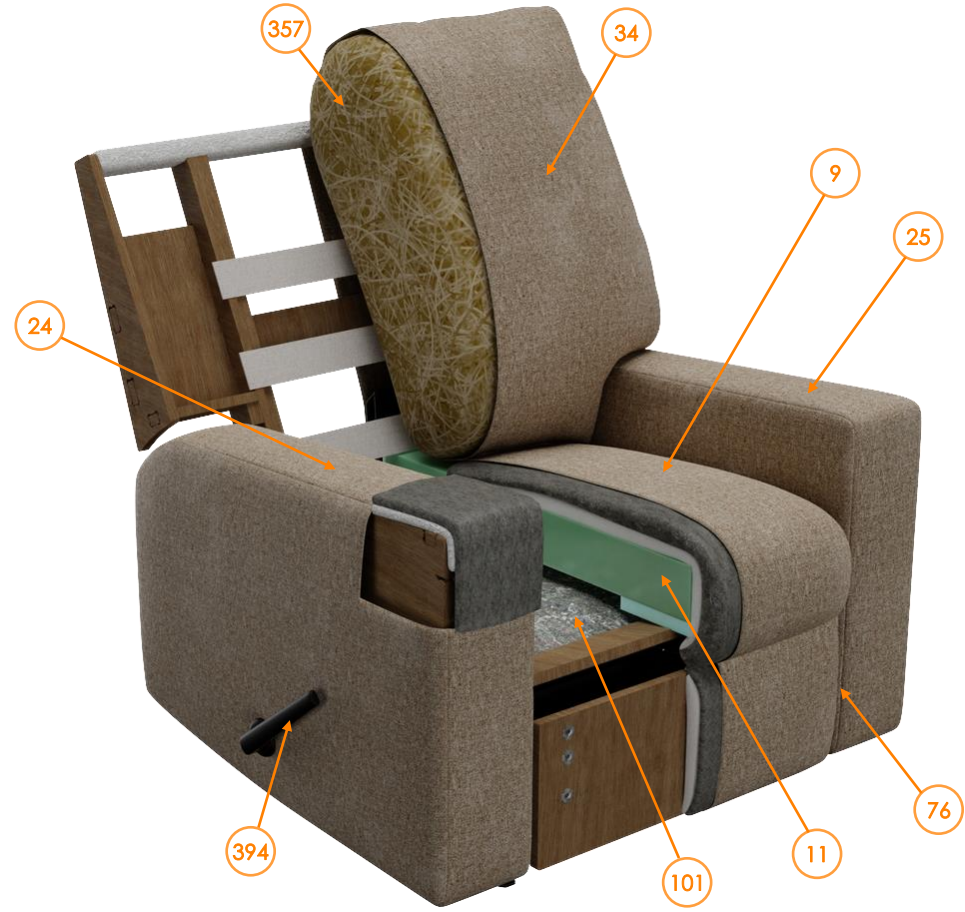

RP's information 4840425

Call out	Part Number	Description	Qty	Material
9	4840425031	CHAISE PAD	1	Fabric
11	421216RP	POLY SEAT CUSHION	1	FOAM, LMF
24	4840425181	LAF IN/OUT ARM	1	Fabric
25	4840425281	RAF IN/OUT ARM	1	Fabric
34	4840425048	COMPLETE IN/OUT BACK	1	Fabric
76	4840425337	SMALL OTTOMAN/FOOTREST UPHOL	1	Fabric
101	SBKA-3LPRP	(-) SB KIT 16MM LOW PRO SMALL PLATE	1	Metal
102	252MECHBYMKRP	25-2 ROCKER BY MECH KIT UNASSEMBLED	1	Metal
110	75286CRP	BASE METAL RKR -2 ADJUST MOUNT	1	Metal
118	74037RP	7 NCH HANDLE MOUNTING TUBE	1	Metal
149	76796RP	KD BRACKET AND CLIP ASSEMBLY	2	Metal
177	30031RP	1/4-20X50 UNC BLK FLTHD BOLT	6	Metal
227	31071RP	IND HX WSHRHD ST #10-12X3/4	4	Metal
357	30651RP	FIBER RECYCLED BROWN	5	Fiber
394	73756RP	HANDLE BARNYARD BROWN	1	Metal
420	75230RP	ROCKER BASE - PLASTIC GLIDE	4	Metal
426	77075RP	1-4-20X3/4 HX HD ZINC PRECT80	4	Metal
562	74019RP	HDWE 1/4-20X1.000 CN1420X1	2	Metal
617	31103RP	RIVETNUT 1/4-20 CPB22520280	20	Metal
651	73774RP	NUT 1/4-20 FLANGE LOCK	2	Metal

RPs' information 4840425

Call out	Part Number	Description	Qty	Material
666	32390RP	METAL ARM BRACKET FRONT	2	Metal
667	32391RP	METAL ARM BRACKET REAR RAF	1	Metal
668	32398RP	METAL ARM BRACKET REAR LAF	1	Metal
670	32389RP	METAL HOOP BACK 22.5	1	Metal
671	32511RP	MTL SUPPORT TUBE REC SNGL 22.5	1	Metal