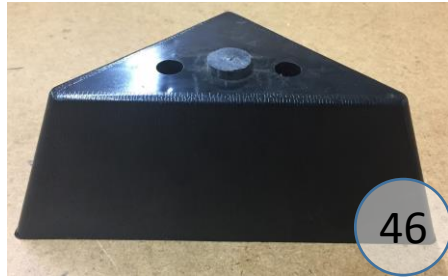

2430517

| Call Out | Description |
|------------|------------------------------|
| ● (Red) | Blown Fiber |
| ● (Yellow) | Cushion Chaise Pad - top Pad |
| ● (Green) | Cushion Foam |
| ● (Orange) | KD Component |
| ● (Blue) | Cover |

Signature
DESIGN
BY **ASHLEY**®

Signature
DESIGN
BY **ASHLEY**®

**243 SECTIONAL
DIMENSIONS
2 PIECE
CONFIGURATION**

****All Measurements are Approximations****

**243 SECTIONAL
DIMENSIONS
2 PIECE
CONFIGURATION**