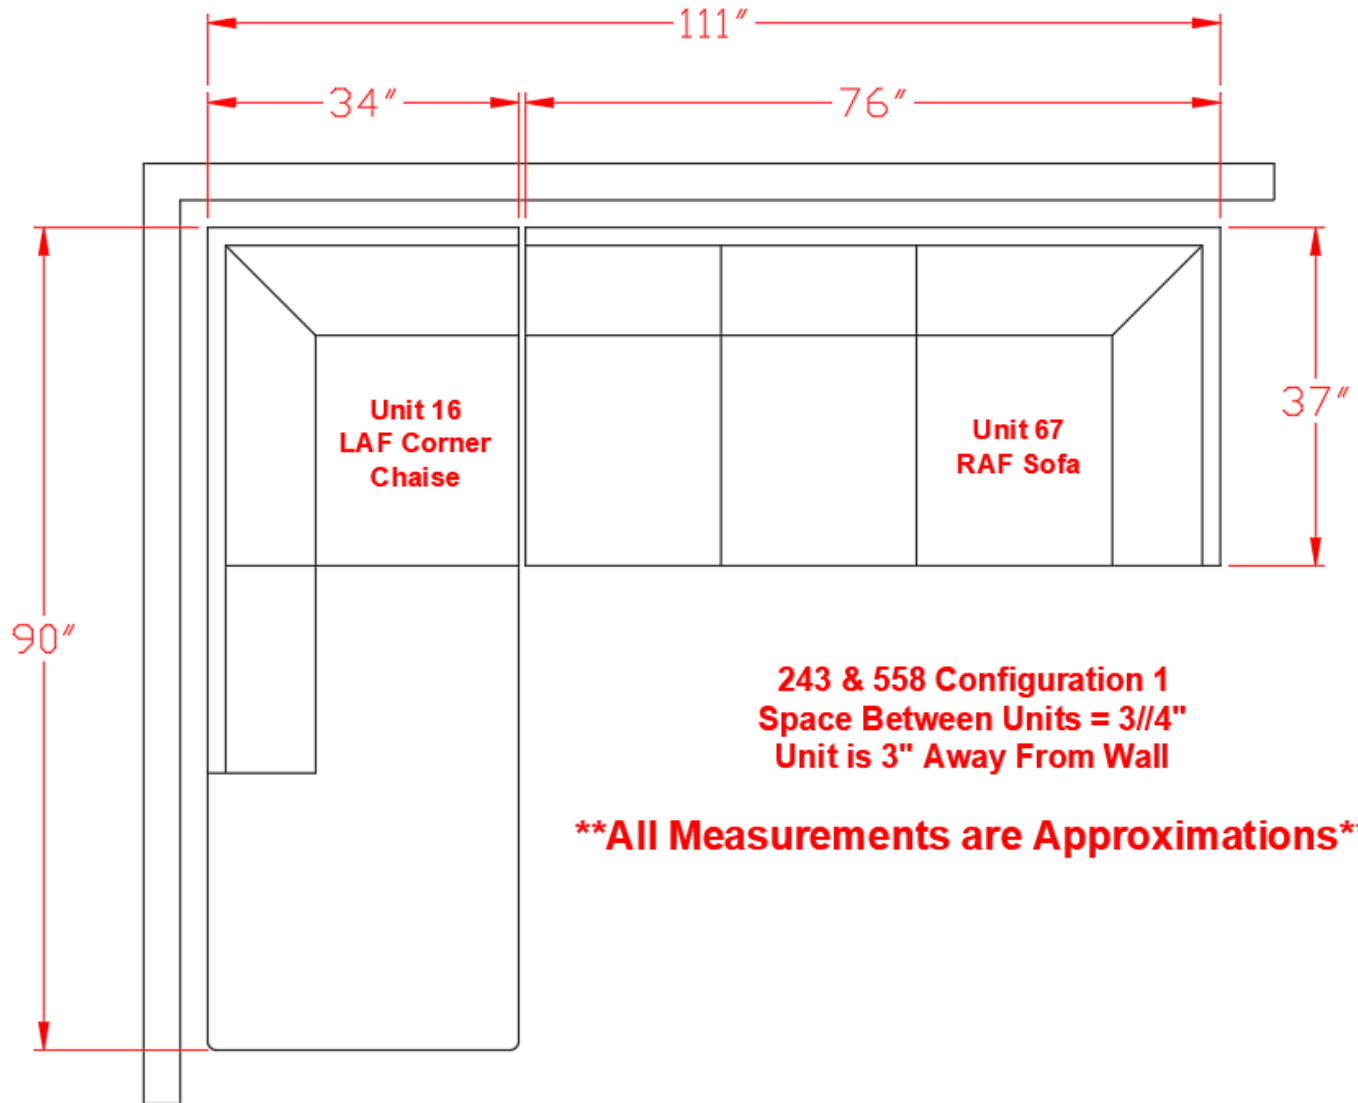

2430517

| Call Out | Description |
|------------|------------------------------|
| ● (Red) | Blown Fiber |
| ● (Yellow) | Cushion Chaise Pad - top Pad |
| ● (Green) | Cushion Foam |
| ● (Orange) | KD Component |
| ● (Blue) | Cover |

Signature
DESIGN
BY **ASHLEY**®

Signature
DESIGN
BY **ASHLEY**®

**243 SECTIONAL
DIMENSIONS
2 PIECE
CONFIGURATION**

****All Measurements are Approximations****

**243 SECTIONAL
DIMENSIONS
2 PIECE
CONFIGURATION**