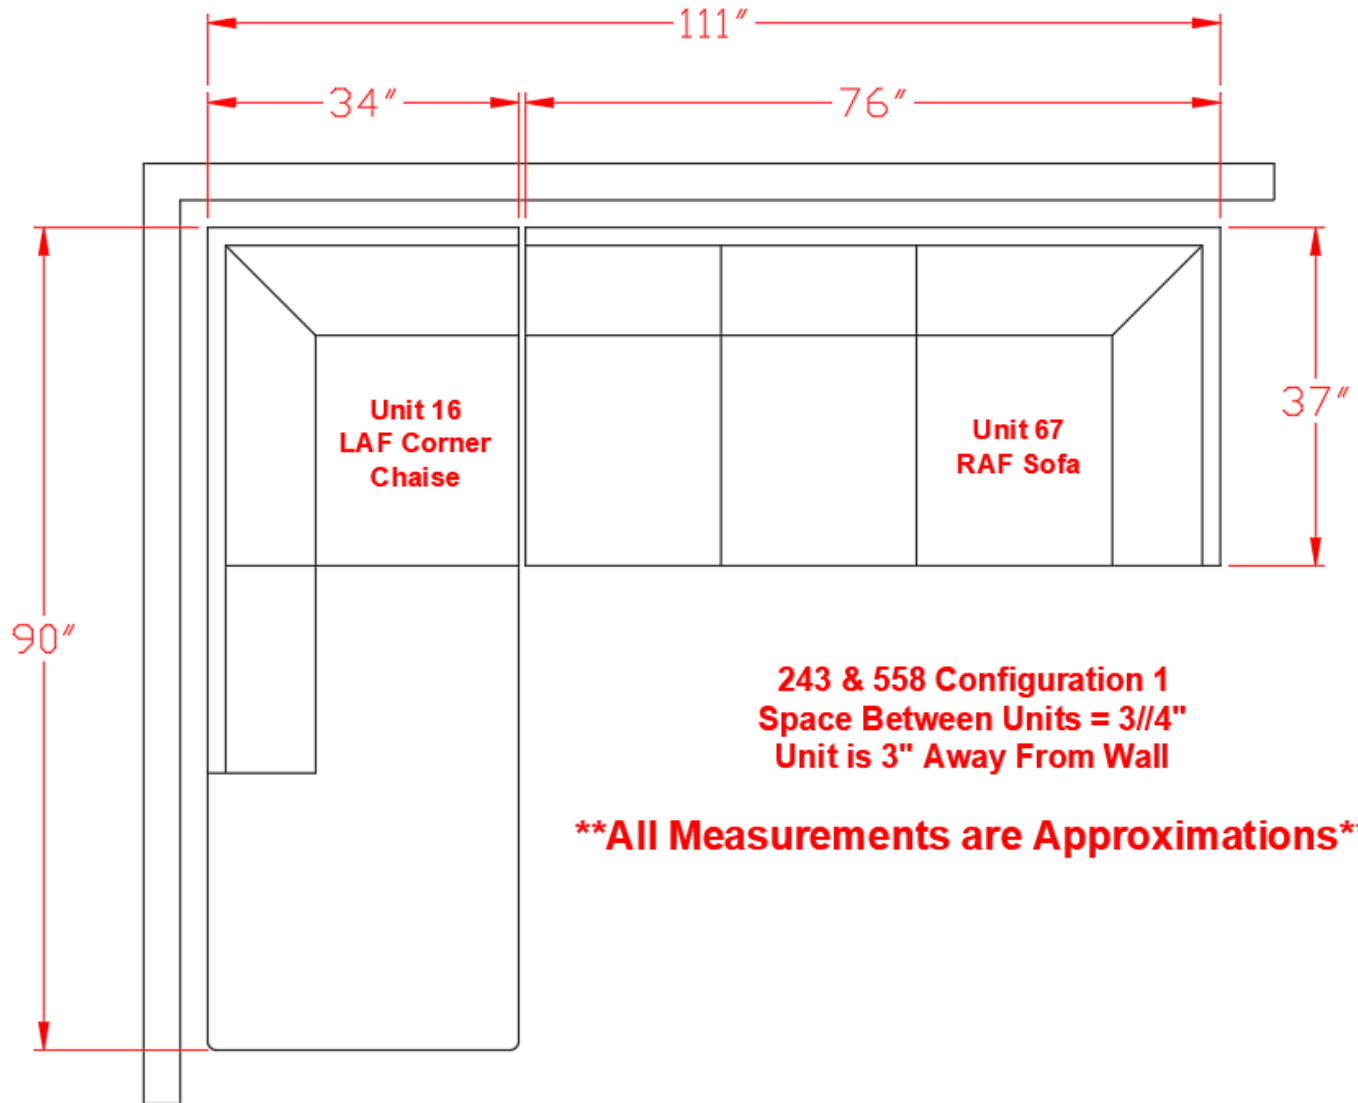

2430516

Call Out	Description
● (Red)	Blown Fiber
● (Yellow)	Cushion Chaise Pad - top Pad
● (Green)	Cushion Foam
● (Orange)	KD Component
● (Blue)	Cover

Signature
DESIGN
BY **ASHLEY**®

Signature
DESIGN
BY **ASHLEY**®

**243 SECTIONAL
DIMENSIONS
2 PIECE
CONFIGURATION**

****All Measurements are Approximations****

**243 SECTIONAL
DIMENSIONS
2 PIECE
CONFIGURATION**