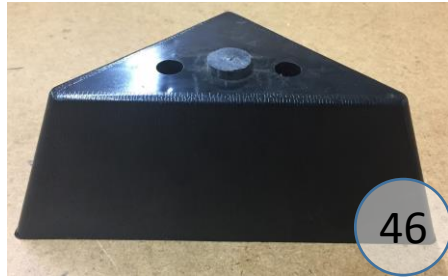

2430516

Call Out	Description
● (Red)	Blown Fiber
● (Yellow)	Cushion Chaise Pad - top Pad
● (Green)	Cushion Foam
● (Orange)	KD Component
● (Blue)	Cover

Signature
DESIGN
BY **ASHLEY**®

Signature
DESIGN
BY **ASHLEY**®

**243 SECTIONAL
DIMENSIONS
2 PIECE
CONFIGURATION**

****All Measurements are Approximations****

**243 SECTIONAL
DIMENSIONS
2 PIECE
CONFIGURATION**