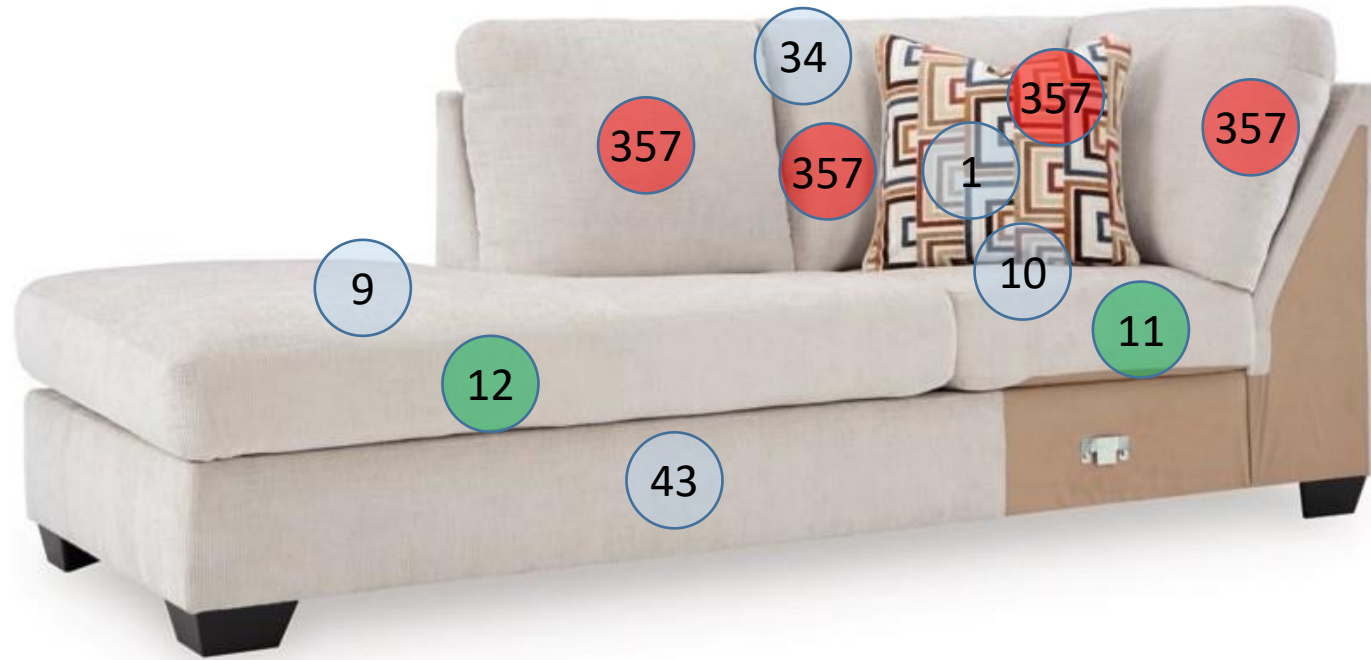

2430516

Call Out	Description
● (Red)	Blown Fiber
● (Yellow)	Cushion Chaise Pad - top Pad
● (Green)	Cushion Foam
● (Orange)	KD Component
● (Blue)	Cover

Signature
DESIGN
BY **ASHLEY**®

Signature
DESIGN
BY **ASHLEY**®

**243 SECTIONAL
DIMENSIONS
2 PIECE
CONFIGURATION**

****All Measurements are Approximations****

**243 SECTIONAL
DIMENSIONS
2 PIECE
CONFIGURATION**