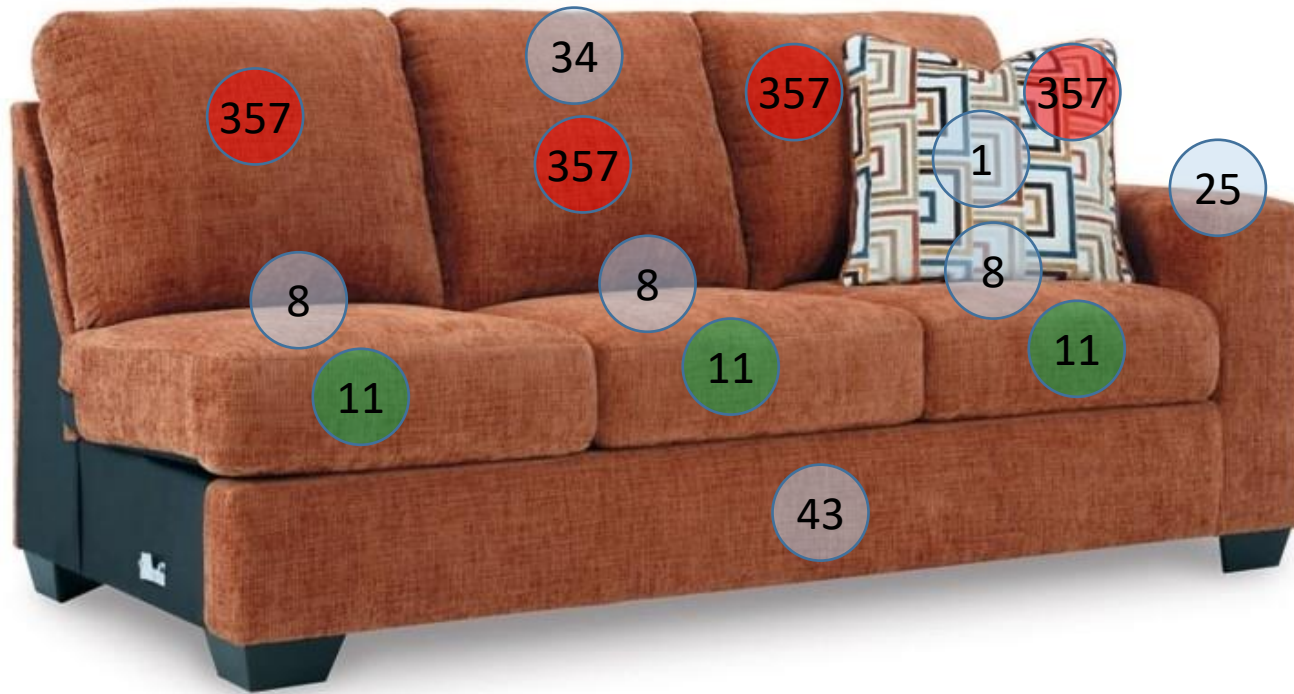

2430467

Call Out	Description
● (Red)	Blown Fiber
● (Yellow)	Cushion Chaise Pad - top Pad
● (Green)	Cushion Foam
● (Yellow)	KD Component
● (Blue)	Cover

Signature
DESIGN
BY **ASHLEY**®

499

400

361

46

433

170

Signature
DESIGN
BY **ASHLEY**®

**243 SECTIONAL
DIMENSIONS
2 PIECE
CONFIGURATION**

****All Measurements are Approximations****

**243 SECTIONAL
DIMENSIONS
2 PIECE
CONFIGURATION**