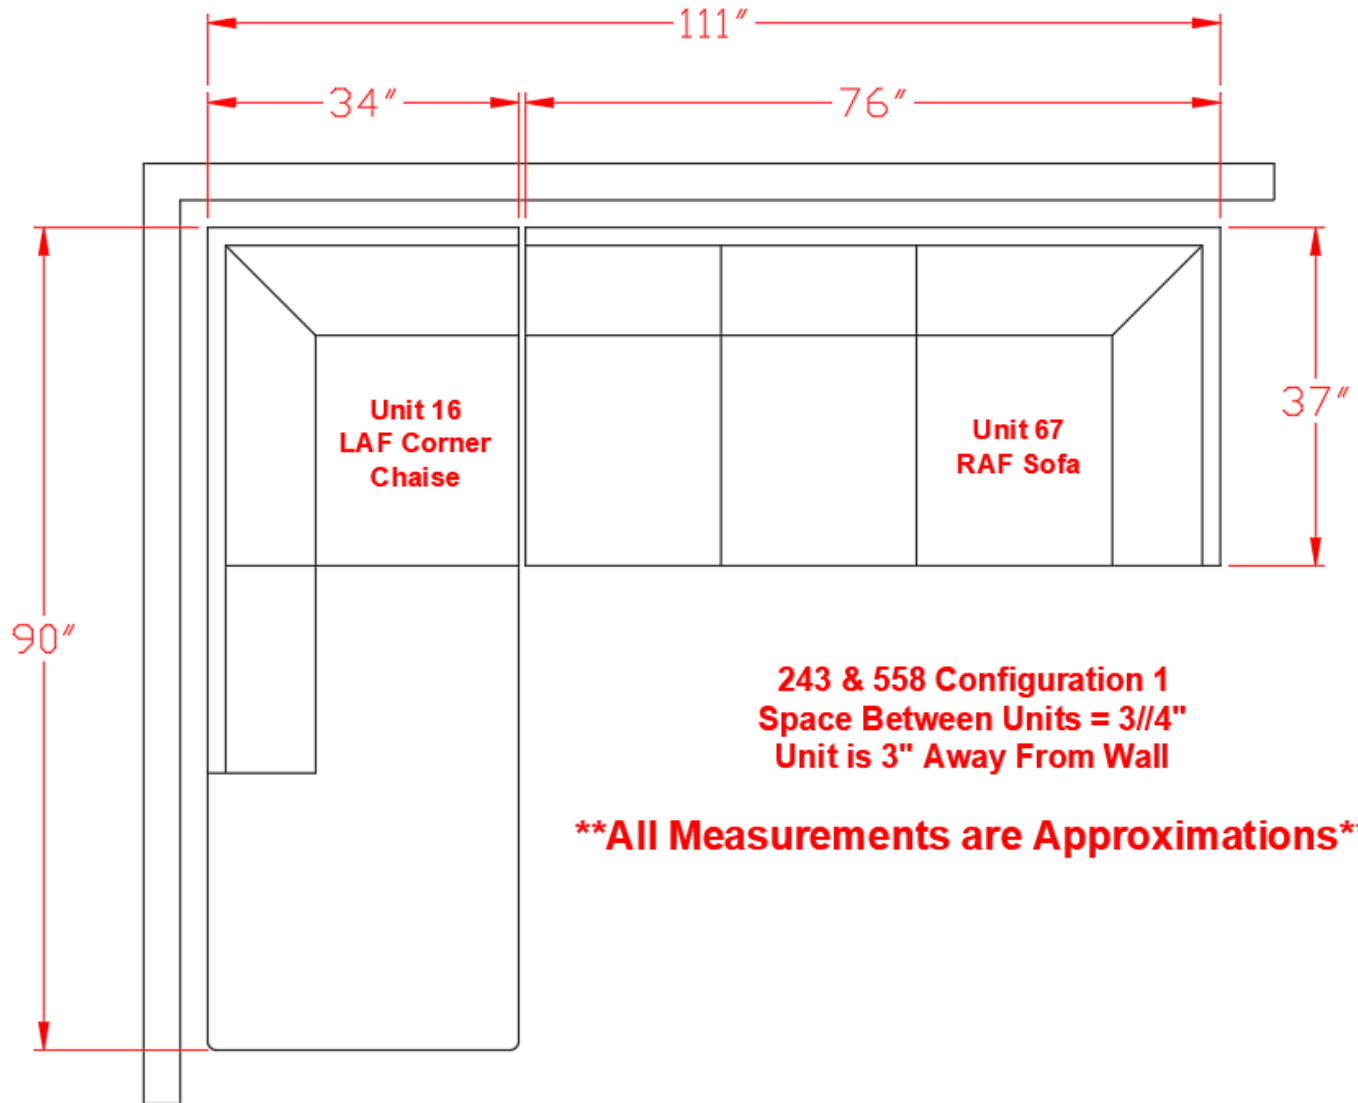

2430467

Call Out	Description
● (Red)	Blown Fiber
● (Yellow)	Cushion Chaise Pad - top Pad
● (Green)	Cushion Foam
● (Yellow)	KD Component
● (Blue)	Cover

Signature
DESIGN
BY **ASHLEY**®

499

400

361

46

433

170

Signature
DESIGN
BY **ASHLEY**®

**243 SECTIONAL
DIMENSIONS
2 PIECE
CONFIGURATION**

****All Measurements are Approximations****

**243 SECTIONAL
DIMENSIONS
2 PIECE
CONFIGURATION**