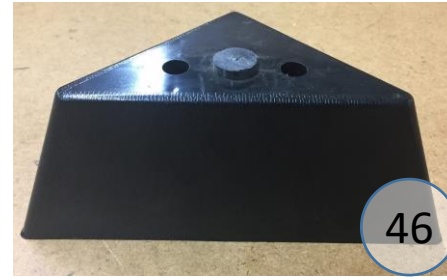

2430467

Call Out	Description
● (Red)	Blown Fiber
● (Yellow)	Cushion Chaise Pad - top Pad
● (Green)	Cushion Foam
● (Yellow)	KD Component
● (Blue)	Cover

Signature
DESIGN
BY **ASHLEY**®

499

400

361

46

433

170

Signature
DESIGN
BY **ASHLEY**®

**243 SECTIONAL
DIMENSIONS
2 PIECE
CONFIGURATION**

****All Measurements are Approximations****

**243 SECTIONAL
DIMENSIONS
2 PIECE
CONFIGURATION**