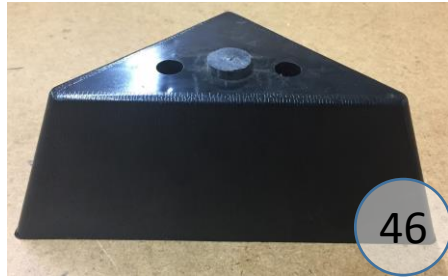

2430417

Call Out	Description
● (Red)	Blown Fiber
● (Yellow)	Cushion Chaise Pad - top Pad
● (Green)	Cushion Foam
● (Yellow)	KD Component
● (Blue)	Cover

Signature
DESIGN
BY **ASHLEY**®

Signature
DESIGN
BY **ASHLEY**®

**243 SECTIONAL
DIMENSIONS
2 PIECE
CONFIGURATION**

****All Measurements are Approximations****

**243 SECTIONAL
DIMENSIONS
2 PIECE
CONFIGURATION**