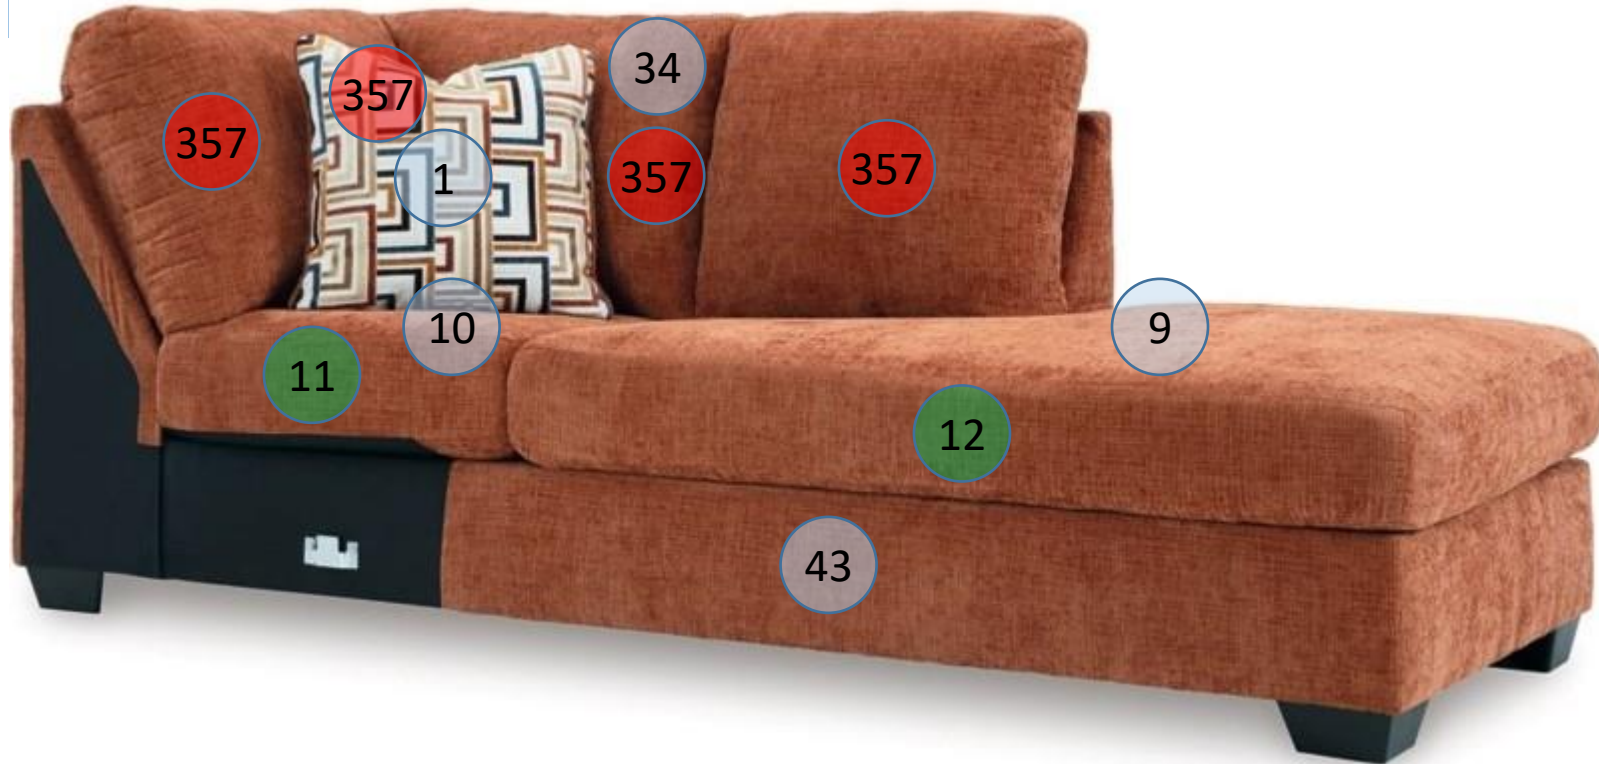

2430417

Call Out	Description
● (Red)	Blown Fiber
● (Yellow)	Cushion Chaise Pad - top Pad
● (Green)	Cushion Foam
● (Yellow)	KD Component
● (Blue)	Cover

Signature
DESIGN
BY **ASHLEY**®

Signature
DESIGN
BY **ASHLEY**®

**243 SECTIONAL
DIMENSIONS
2 PIECE
CONFIGURATION**

****All Measurements are Approximations****

**243 SECTIONAL
DIMENSIONS
2 PIECE
CONFIGURATION**