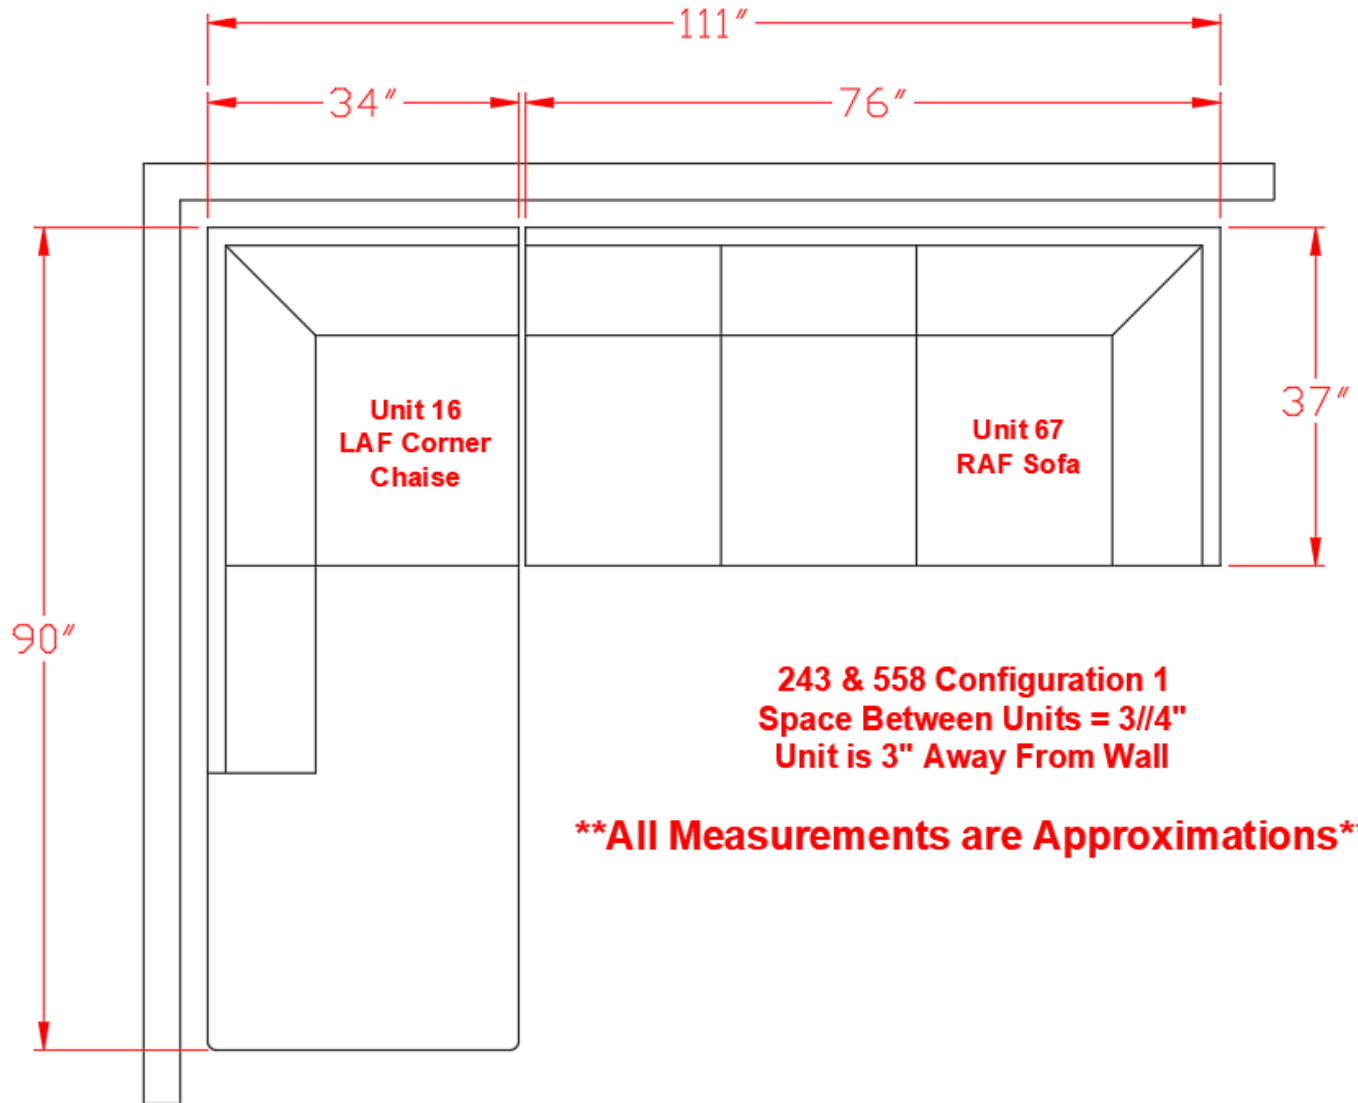

2430417

Call Out	Description
● (Red)	Blown Fiber
● (Yellow)	Cushion Chaise Pad - top Pad
● (Green)	Cushion Foam
● (Yellow)	KD Component
● (Blue)	Cover

Signature
DESIGN
BY **ASHLEY**®

Signature
DESIGN
BY **ASHLEY**®

**243 SECTIONAL
DIMENSIONS
2 PIECE
CONFIGURATION**

****All Measurements are Approximations****

**243 SECTIONAL
DIMENSIONS
2 PIECE
CONFIGURATION**