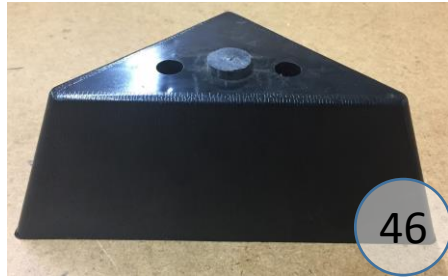

2430416

Call Out	Description
●	Blown Fiber
●	Cushion Chaise Pad - top Pad
●	Cushion Foam
●	KD Component
●	Cover

*Signature*  
DESIGN  
BY **ASHLEY**®

*Signature*  
DESIGN  
BY **ASHLEY**®

**243 SECTIONAL  
DIMENSIONS  
2 PIECE  
CONFIGURATION**

**\*\*All Measurements are Approximations\*\***

**243 SECTIONAL  
DIMENSIONS  
2 PIECE  
CONFIGURATION**