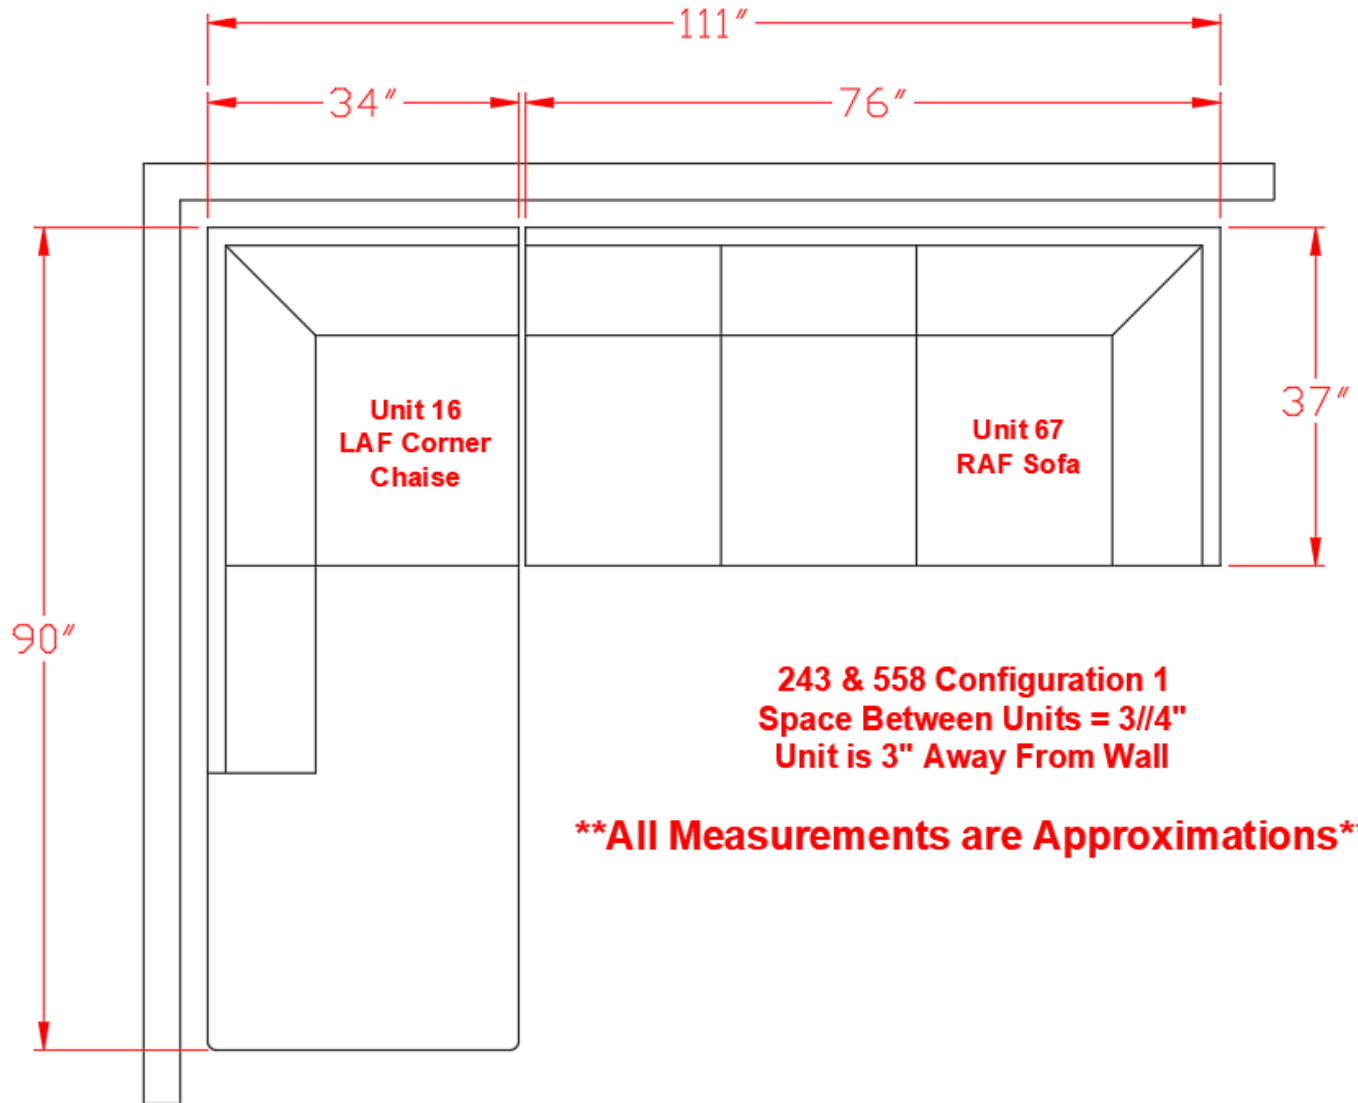

2430416

Call Out	Description
●	Blown Fiber
●	Cushion Chaise Pad - top Pad
●	Cushion Foam
●	KD Component
●	Cover

*Signature*  
DESIGN  
BY **ASHLEY**®

*Signature*  
DESIGN  
BY **ASHLEY**®

**243 SECTIONAL  
DIMENSIONS  
2 PIECE  
CONFIGURATION**

**\*\*All Measurements are Approximations\*\***

**243 SECTIONAL  
DIMENSIONS  
2 PIECE  
CONFIGURATION**