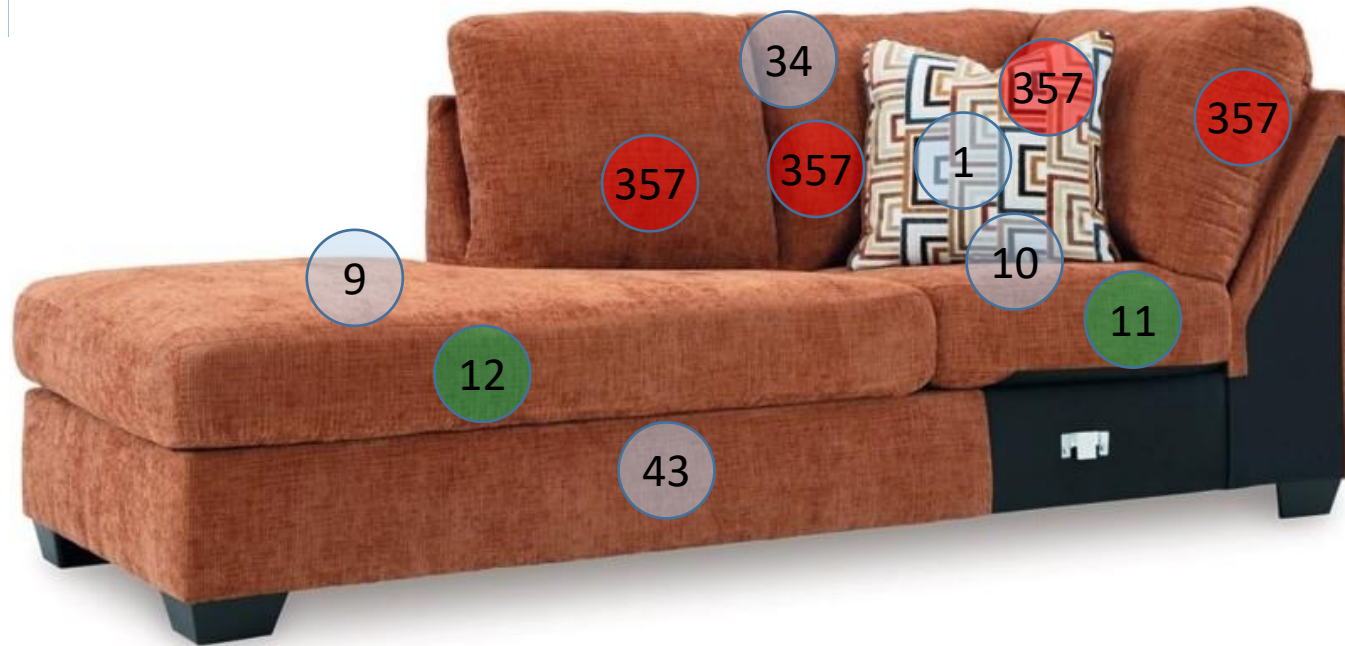

2430416

Call Out	Description
●	Blown Fiber
●	Cushion Chaise Pad - top Pad
●	Cushion Foam
●	KD Component
●	Cover

*Signature*  
DESIGN  
BY **ASHLEY**®

*Signature*  
DESIGN  
BY **ASHLEY**®

**243 SECTIONAL  
DIMENSIONS  
2 PIECE  
CONFIGURATION**

**\*\*All Measurements are Approximations\*\***

**243 SECTIONAL  
DIMENSIONS  
2 PIECE  
CONFIGURATION**