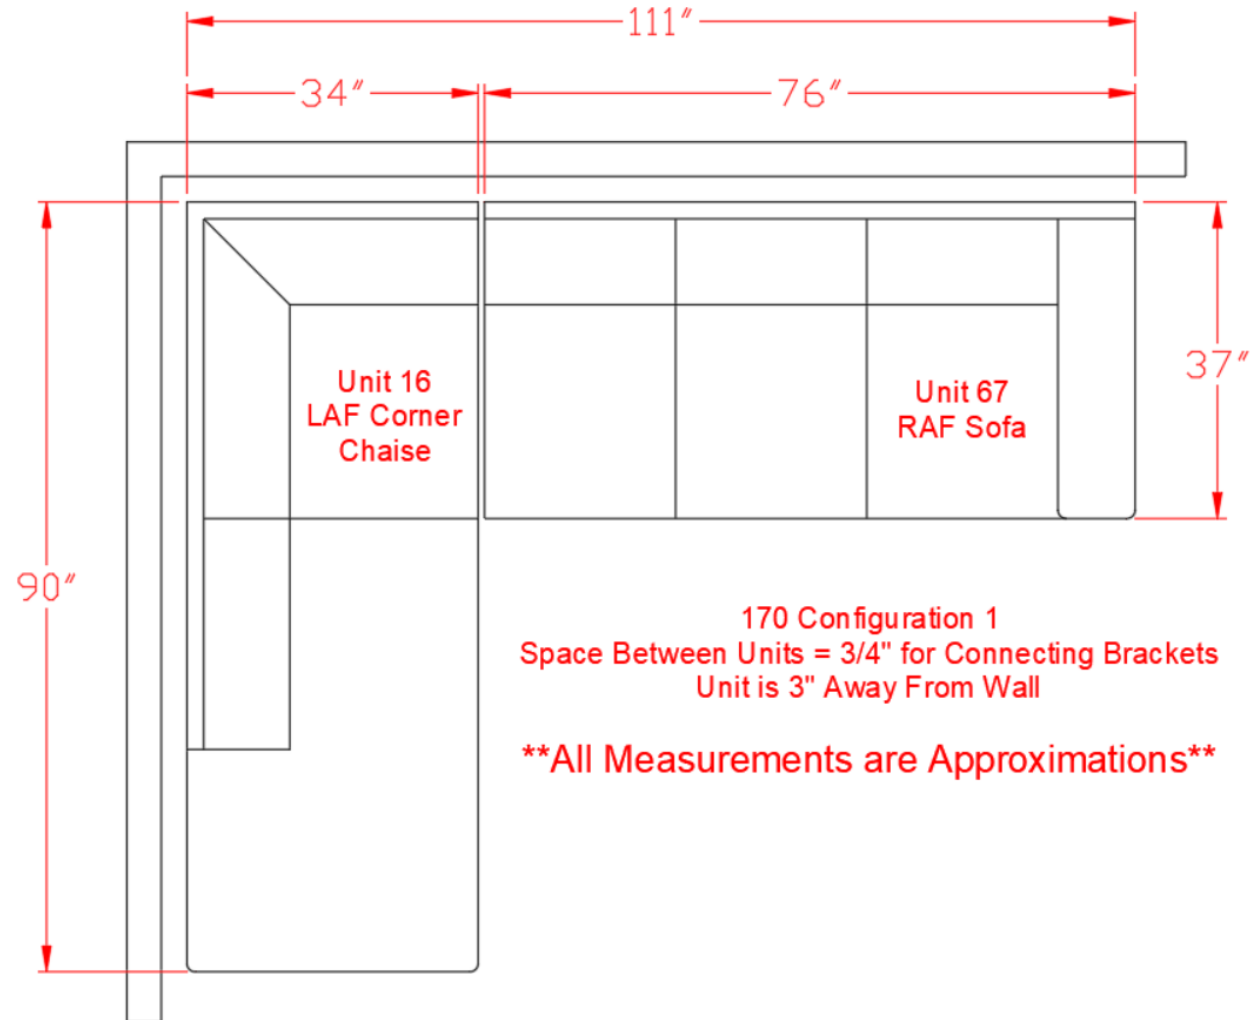

1700466

Call Out	Description
●	Blown Fiber
●	Cushion Chaise Pad - top Pad
●	Cushion Foam
●	KD Component
●	Cover

433

361

46

170

400

499

**170 SECTIONAL
DIMENSIONS
2 PIECE
CONFIGURATION**

**170 SECTIONAL
DIMENSIONS
2 PIECE
CONFIGURATION**