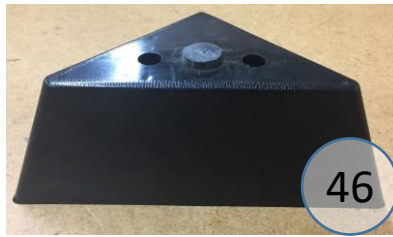

1700466

Call Out	Description
●	Blown Fiber
●	Cushion Chaise Pad - top Pad
●	Cushion Foam
●	KD Component
●	Cover

433

361

46

170

400

499

**170 SECTIONAL
DIMENSIONS
2 PIECE
CONFIGURATION**

**170 SECTIONAL
DIMENSIONS
2 PIECE
CONFIGURATION**