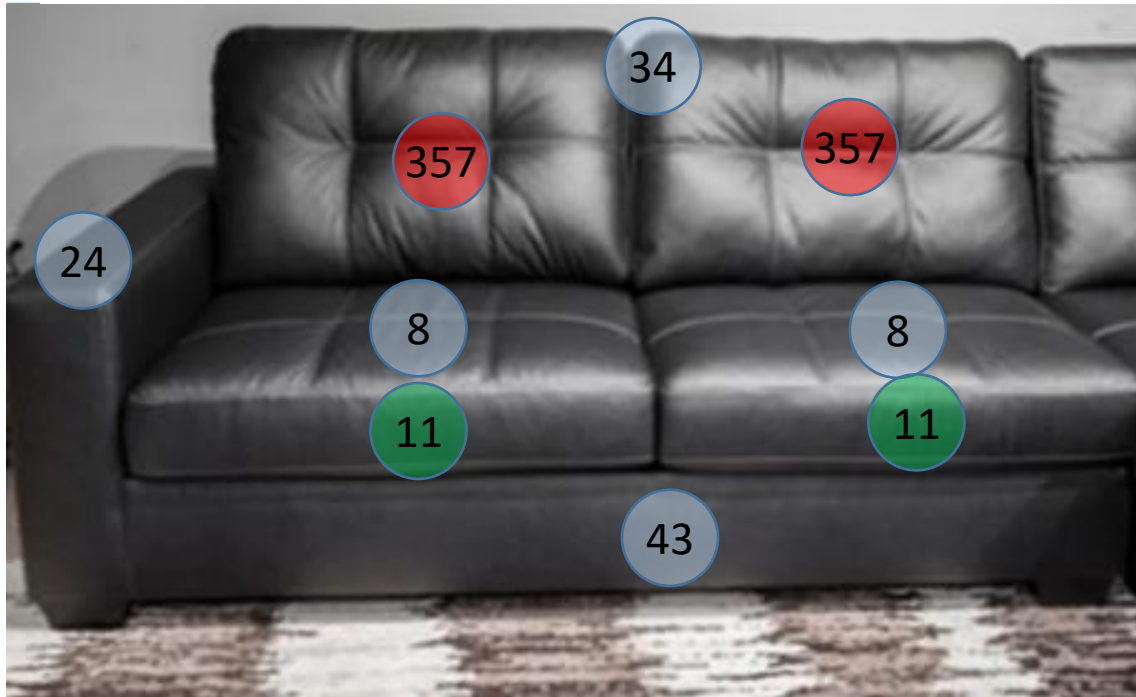

1700466

Call Out	Description
●	Blown Fiber
●	Cushion Chaise Pad - top Pad
●	Cushion Foam
●	KD Component
●	Cover

433

361

46

170

400

499

**170 SECTIONAL
DIMENSIONS
2 PIECE
CONFIGURATION**

**170 SECTIONAL
DIMENSIONS
2 PIECE
CONFIGURATION**