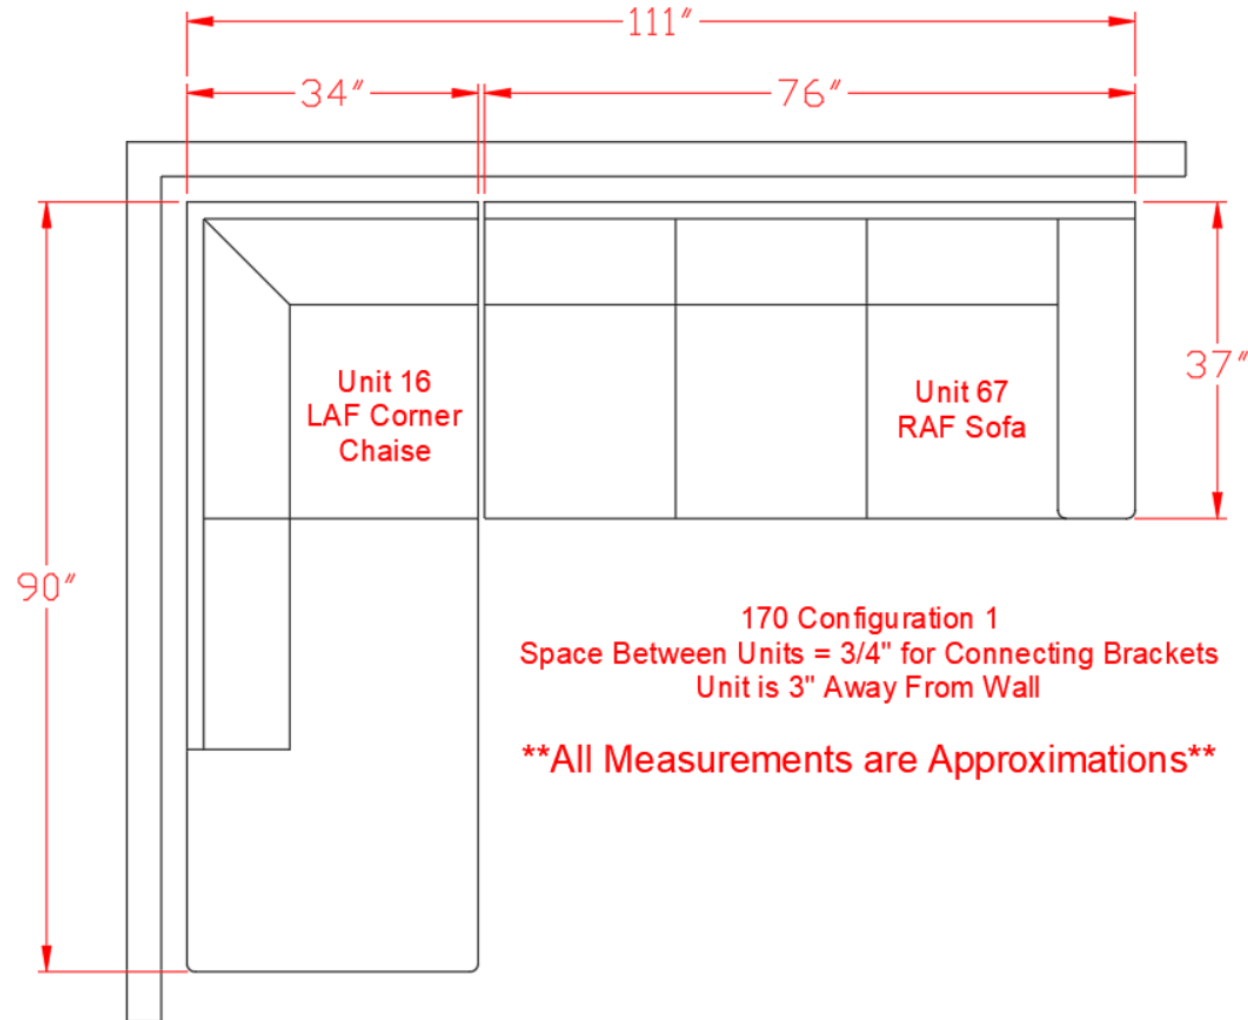

1700467

Call Out	Description
●	Blown Fiber
●	Cushion Chaise Pad - top Pad
●	Cushion Foam
●	KD Component
●	Cover

433

361

46

170

400

499

**170 SECTIONAL  
DIMENSIONS  
2 PIECE  
CONFIGURATION**

**170 SECTIONAL  
DIMENSIONS  
2 PIECE  
CONFIGURATION**