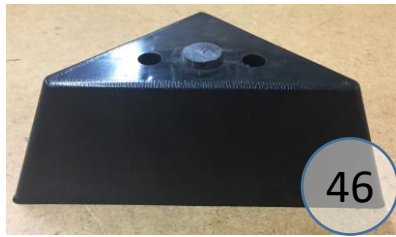

1700467

Call Out	Description
●	Blown Fiber
●	Cushion Chaise Pad - top Pad
●	Cushion Foam
●	KD Component
●	Cover

433

361

46

170

400

499

**170 SECTIONAL  
DIMENSIONS  
2 PIECE  
CONFIGURATION**

**170 SECTIONAL  
DIMENSIONS  
2 PIECE  
CONFIGURATION**