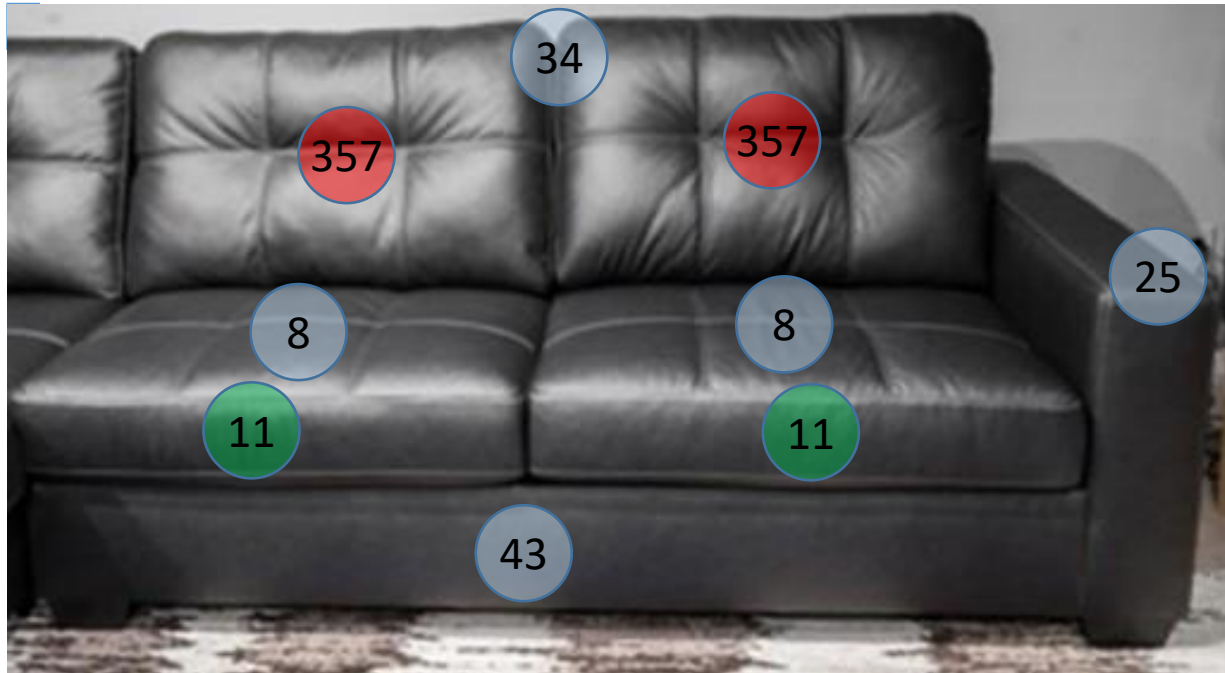

1700467

Call Out	Description
●	Blown Fiber
●	Cushion Chaise Pad - top Pad
●	Cushion Foam
●	KD Component
●	Cover

433

361

46

170

400

499

**170 SECTIONAL  
DIMENSIONS  
2 PIECE  
CONFIGURATION**

**170 SECTIONAL  
DIMENSIONS  
2 PIECE  
CONFIGURATION**