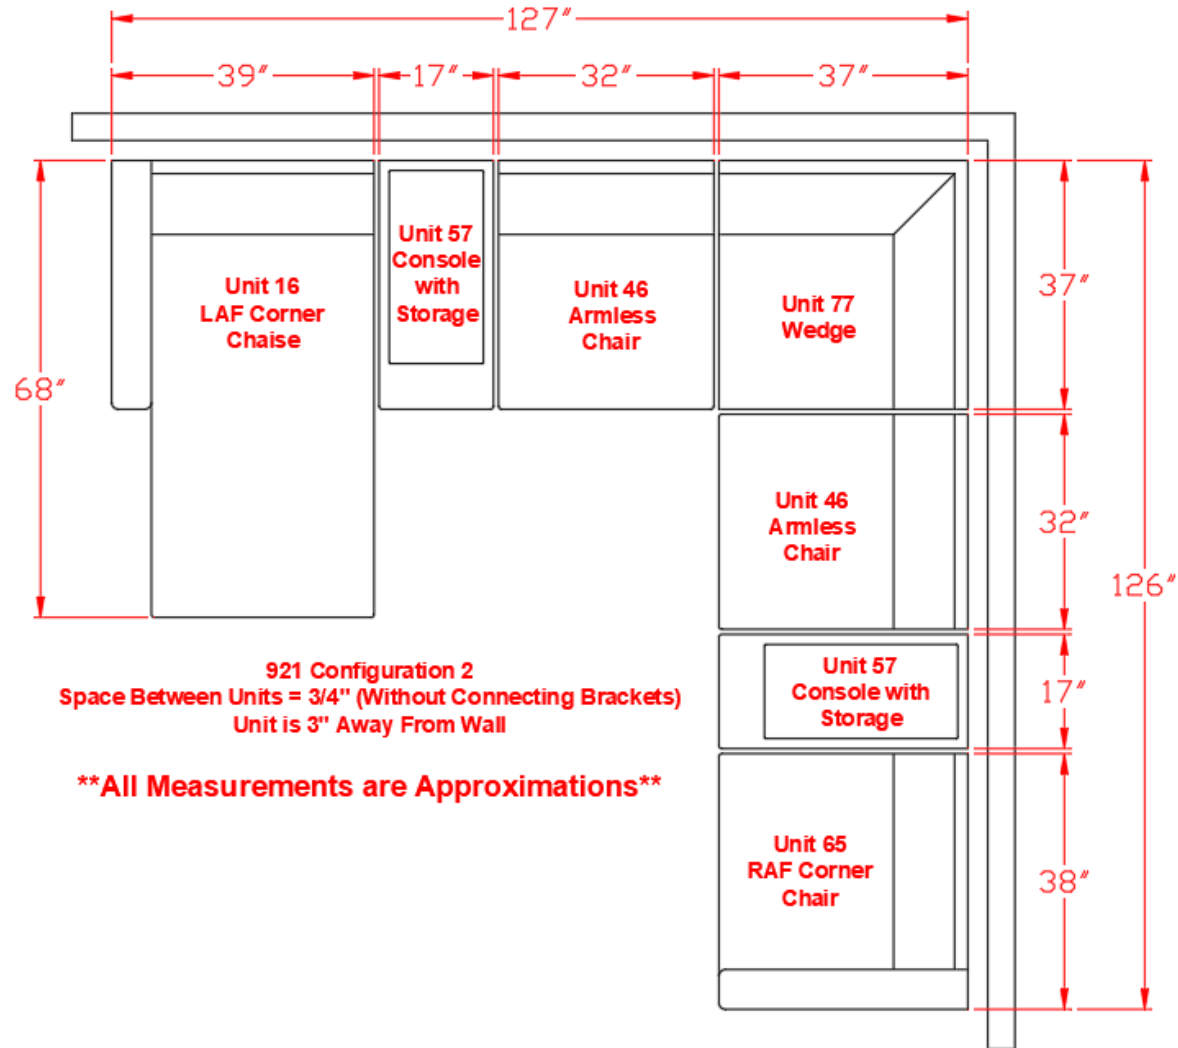

9210246

Call Out	Description
	Blown Fiber
	Cushion Chaise Pad - top Pad
	Cushion Foam
	KD Component
	Cover

*Signature*  
DESIGN  
BY **ASHLEY**®

*Signature*  
DESIGN  
BY **ASHLEY**®

# 921 SECTIONAL DIMENSIONS 7 PIECE CONFIGURATION

**921 SECTIONAL  
DIMENSIONS  
7 PIECE  
CONFIGURATION**