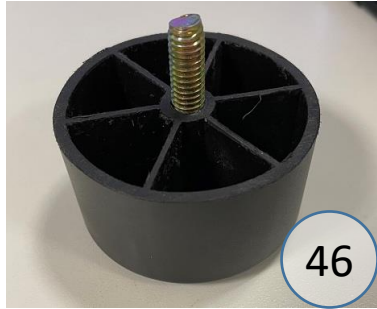

9210246

Call Out	Description
	Blown Fiber
	Cushion Chaise Pad - top Pad
	Cushion Foam
	KD Component
	Cover

*Signature*  
DESIGN  
BY **ASHLEY**®

*Signature*  
DESIGN  
BY **ASHLEY**®

# 921 SECTIONAL DIMENSIONS 7 PIECE CONFIGURATION

**921 SECTIONAL  
DIMENSIONS  
7 PIECE  
CONFIGURATION**