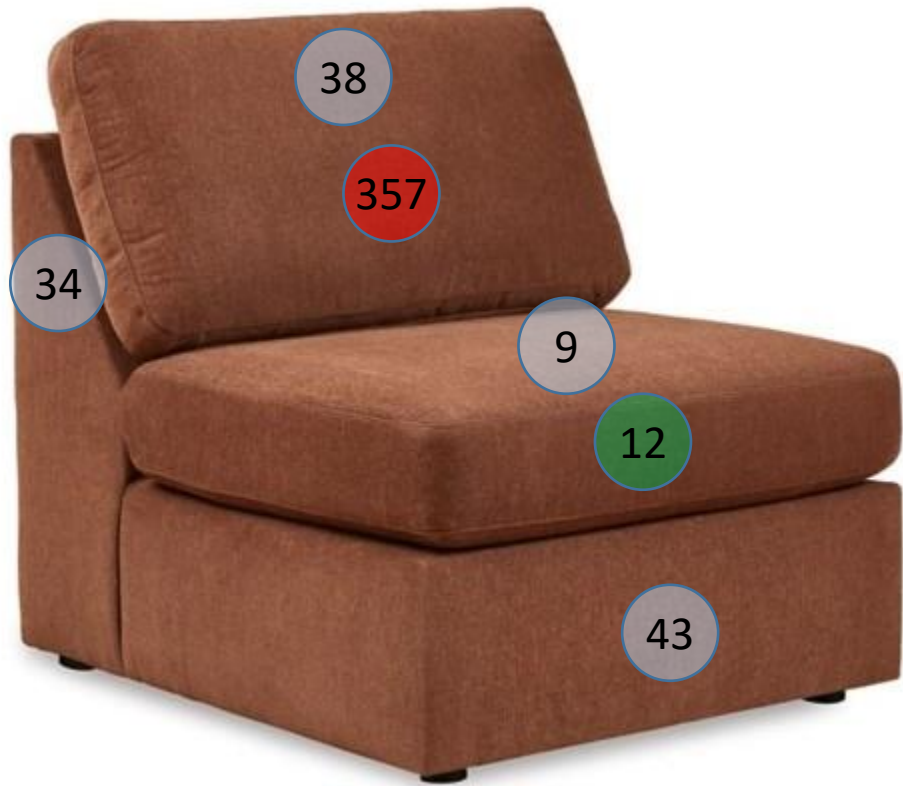

9210246

Call Out	Description
	Blown Fiber
	Cushion Chaise Pad - top Pad
	Cushion Foam
	KD Component
	Cover

*Signature*  
DESIGN  
BY **ASHLEY**®

*Signature*  
DESIGN  
BY **ASHLEY**®

# 921 SECTIONAL DIMENSIONS 7 PIECE CONFIGURATION

**921 SECTIONAL  
DIMENSIONS  
7 PIECE  
CONFIGURATION**