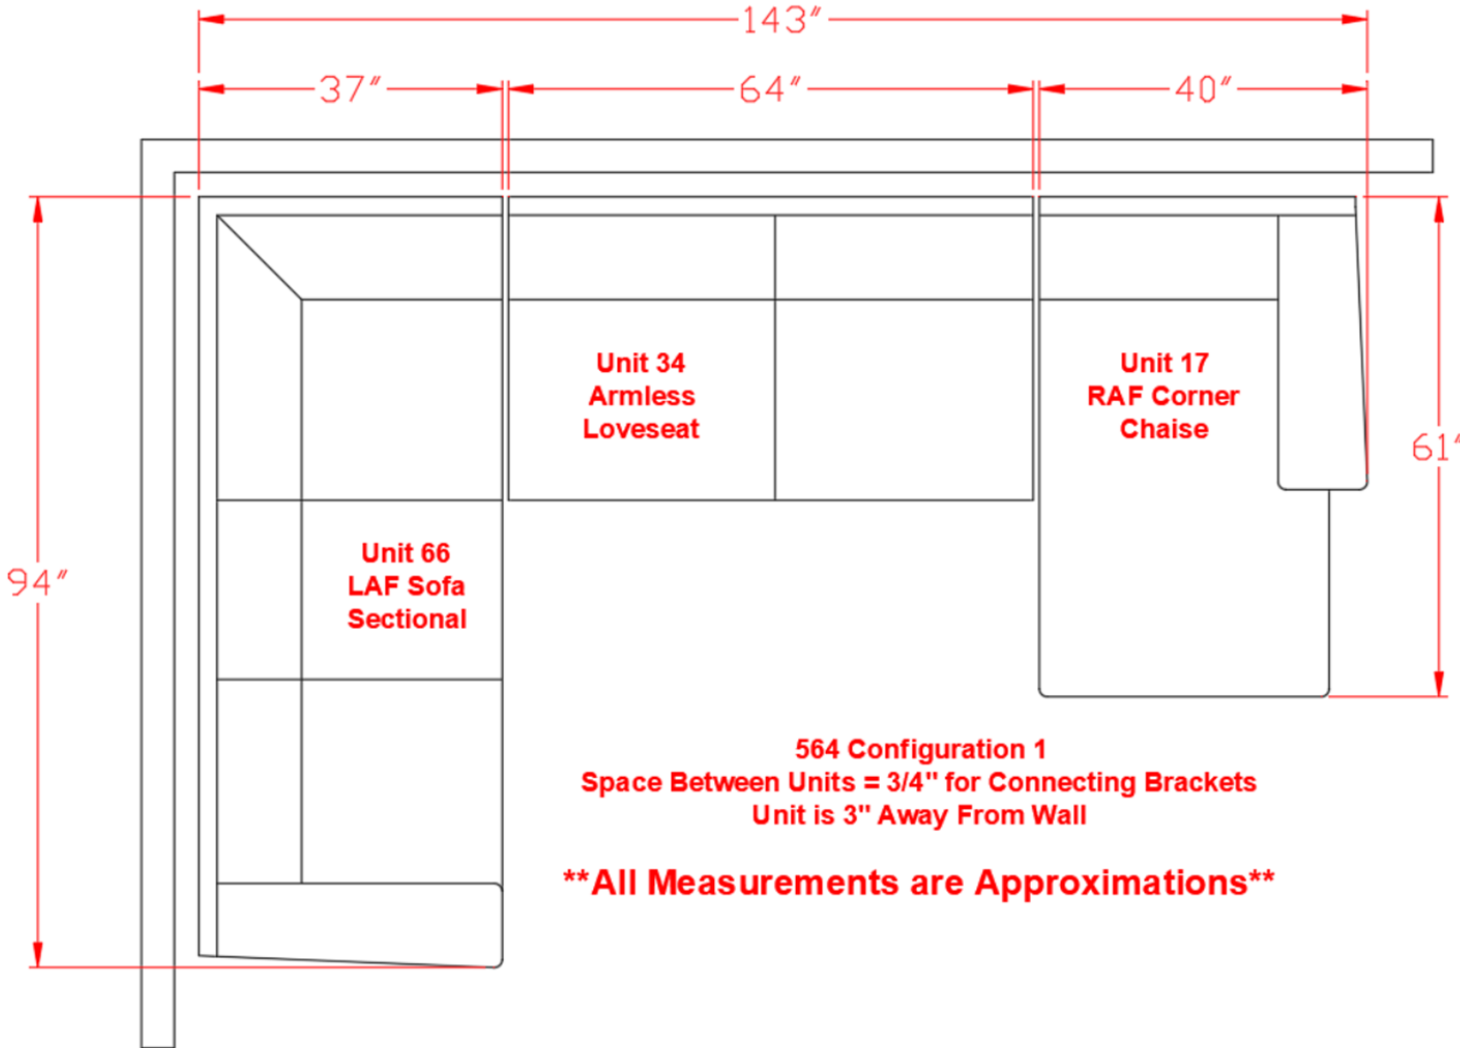

5640266

Call Out	Description
●	Blown Fiber
●	Cushion Chaise Pad - top Pad
●	Cushion Foam
●	KD Component
●	Cover

Signature
DESIGN
BY **ASHLEY**®

499

400

361

433

204

46

170

Signature
DESIGN
BY **ASHLEY**®

**564 SECTIONAL
DIMENSIONS
3 PIECE
CONFIGURATION**

564 Configuration 1
Space Between Units = 3/4" for Connecting Brackets
Unit is 3" Away From Wall
****All Measurements are Approximations****

**564 SECTIONAL
DIMENSIONS
3 PIECE
CONFIGURATION**

**564 Configuration 2
Space Between Units = 3/4" for Connecting Brackets
Unit is 3" Away From Wall**

****All Measurements are Approximations****