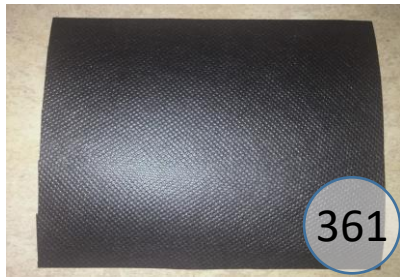

5640266

Call Out	Description
●	Blown Fiber
●	Cushion Chaise Pad - top Pad
●	Cushion Foam
●	KD Component
●	Cover

Signature
DESIGN
BY **ASHLEY**®

499

400

361

433

204

46

170

Signature
DESIGN
BY **ASHLEY**®

**564 SECTIONAL
DIMENSIONS
3 PIECE
CONFIGURATION**

564 Configuration 1
Space Between Units = 3/4" for Connecting Brackets
Unit is 3" Away From Wall
****All Measurements are Approximations****