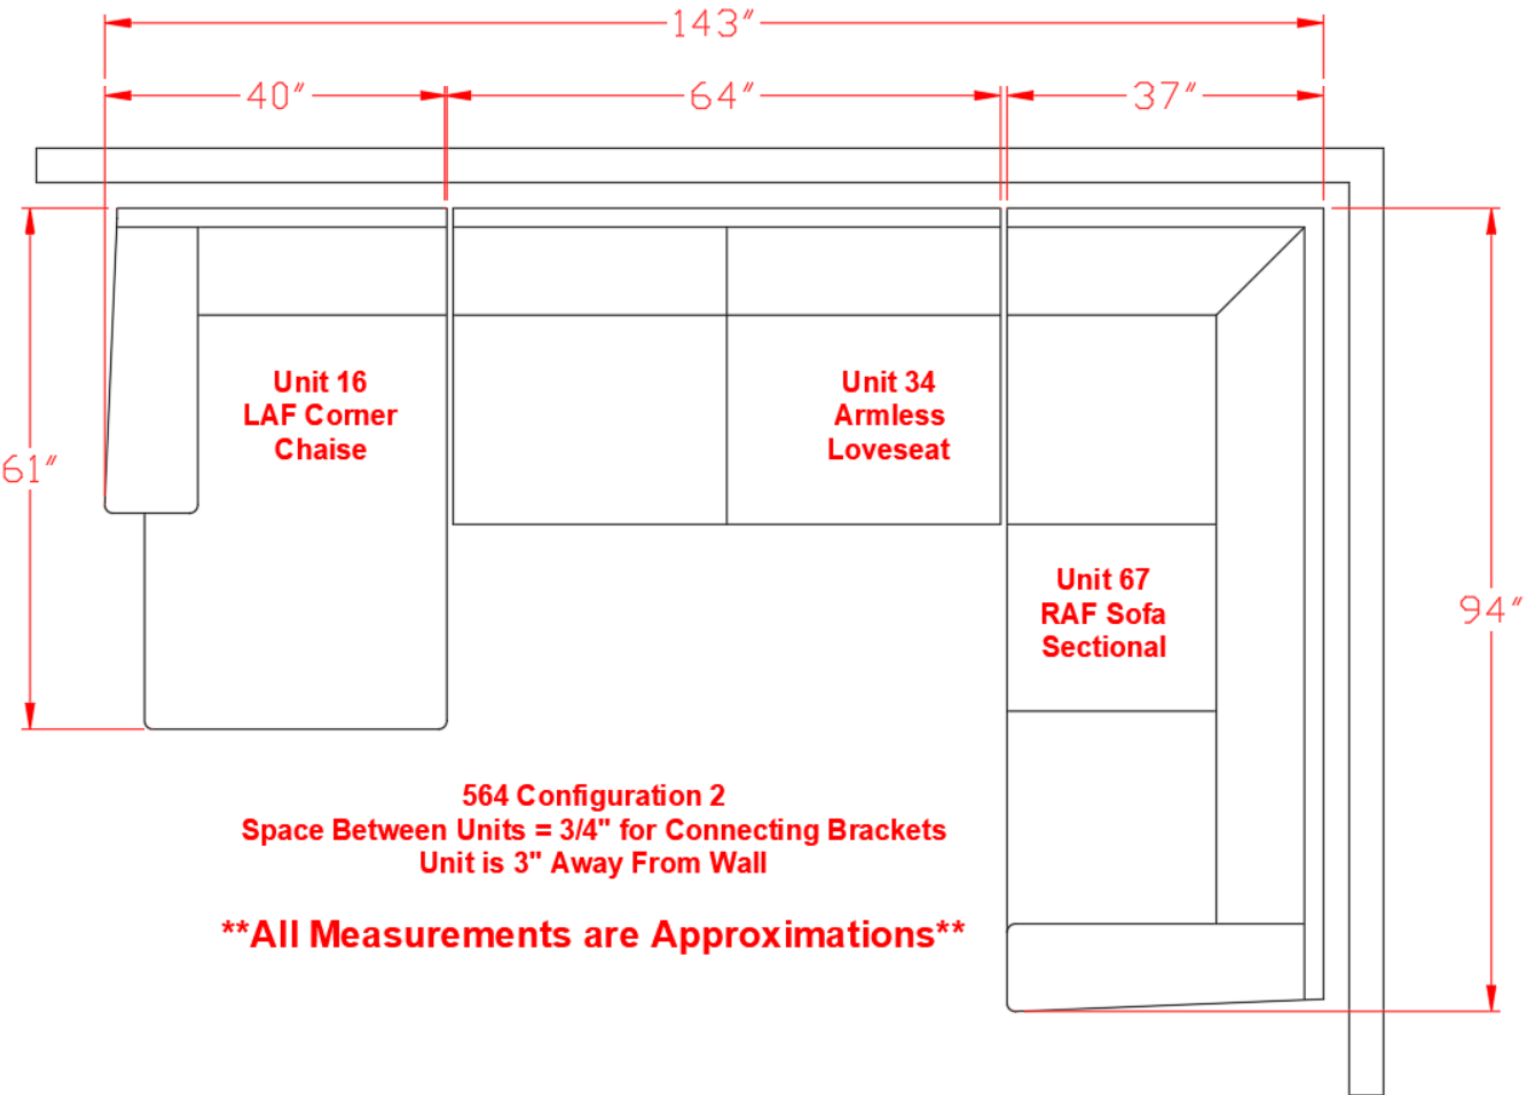

46

170

Signature
DESIGN
BY **ASHLEY**®

**564 SECTIONAL
DIMENSIONS
3 PIECE
CONFIGURATION**

564 Configuration 1
Space Between Units = 3/4" for Connecting Brackets
Unit is 3" Away From Wall
****All Measurements are Approximations****

**564 SECTIONAL
DIMENSIONS
3 PIECE
CONFIGURATION**

**564 Configuration 2
Space Between Units = 3/4" for Connecting Brackets
Unit is 3" Away From Wall**

****All Measurements are Approximations****