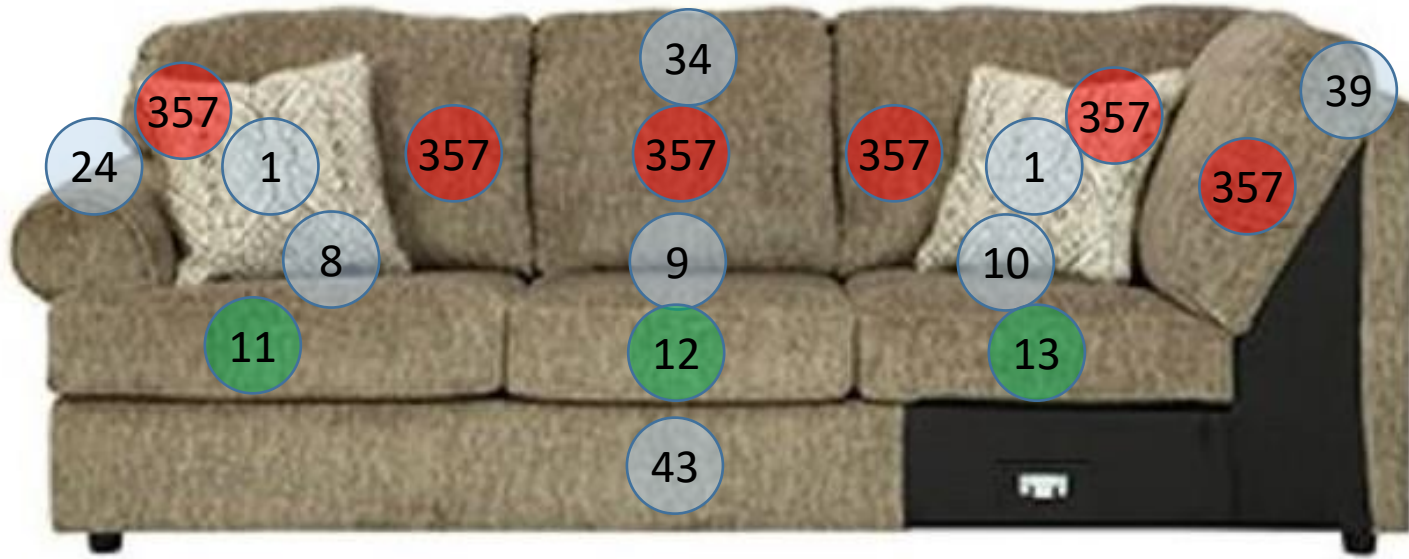

5640266

Call Out	Description
●	Blown Fiber
●	Cushion Chaise Pad - top Pad
●	Cushion Foam
●	KD Component
●	Cover

Signature
DESIGN
BY **ASHLEY**®

499

400

361

433

204

46

170

Signature
DESIGN
BY **ASHLEY**®

**564 SECTIONAL
DIMENSIONS
3 PIECE
CONFIGURATION**

564 Configuration 1
Space Between Units = 3/4" for Connecting Brackets
Unit is 3" Away From Wall
****All Measurements are Approximations****

**564 SECTIONAL
DIMENSIONS
3 PIECE
CONFIGURATION**

**564 Configuration 2
Space Between Units = 3/4" for Connecting Brackets
Unit is 3" Away From Wall**

****All Measurements are Approximations****