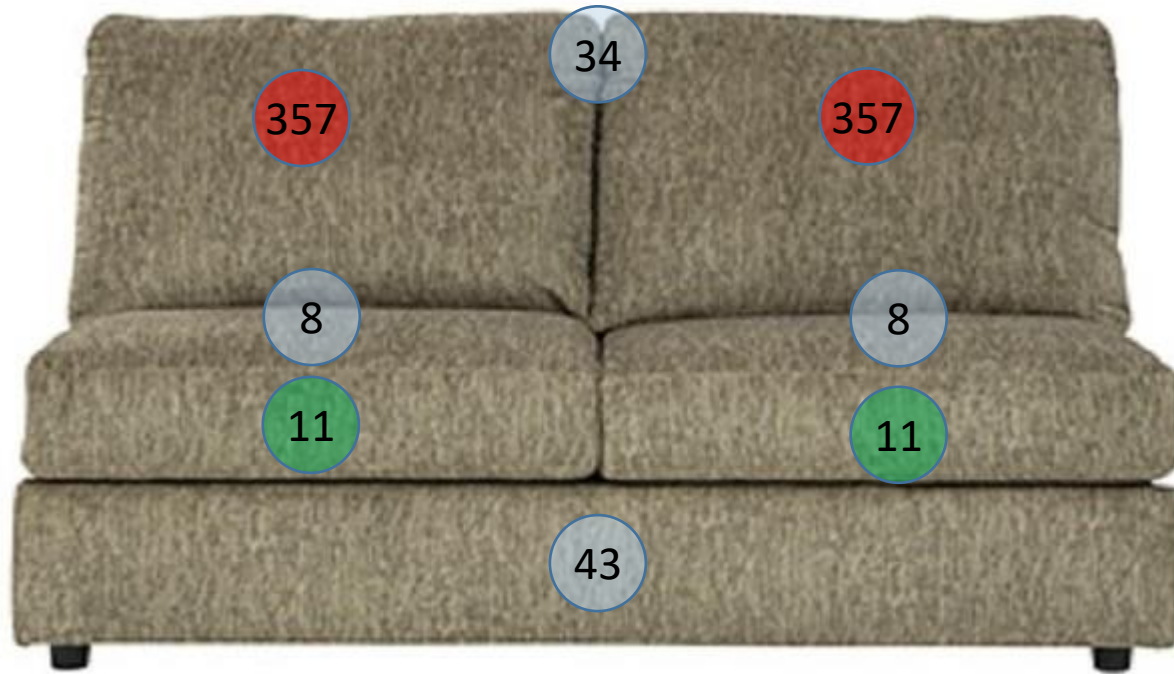

5640234

Call Out	Description
●	Blown Fiber
●	Cushion Chaise Pad - top Pad
●	Cushion Foam
●	KD Component
●	Cover

*Signature*  
DESIGN  
BY **ASHLEY**®

499

400

361

433

204

46

170

*Signature*  
DESIGN  
BY **ASHLEY**®

**564 SECTIONAL  
DIMENSIONS  
3 PIECE  
CONFIGURATION**

**564 Configuration 1  
Space Between Units = 3/4" for Connecting Brackets  
Unit is 3" Away From Wall**

**\*\*All Measurements are Approximations\*\***

**564 SECTIONAL  
DIMENSIONS  
3 PIECE  
CONFIGURATION**

**564 Configuration 2  
Space Between Units = 3/4" for Connecting Brackets  
Unit is 3" Away From Wall**