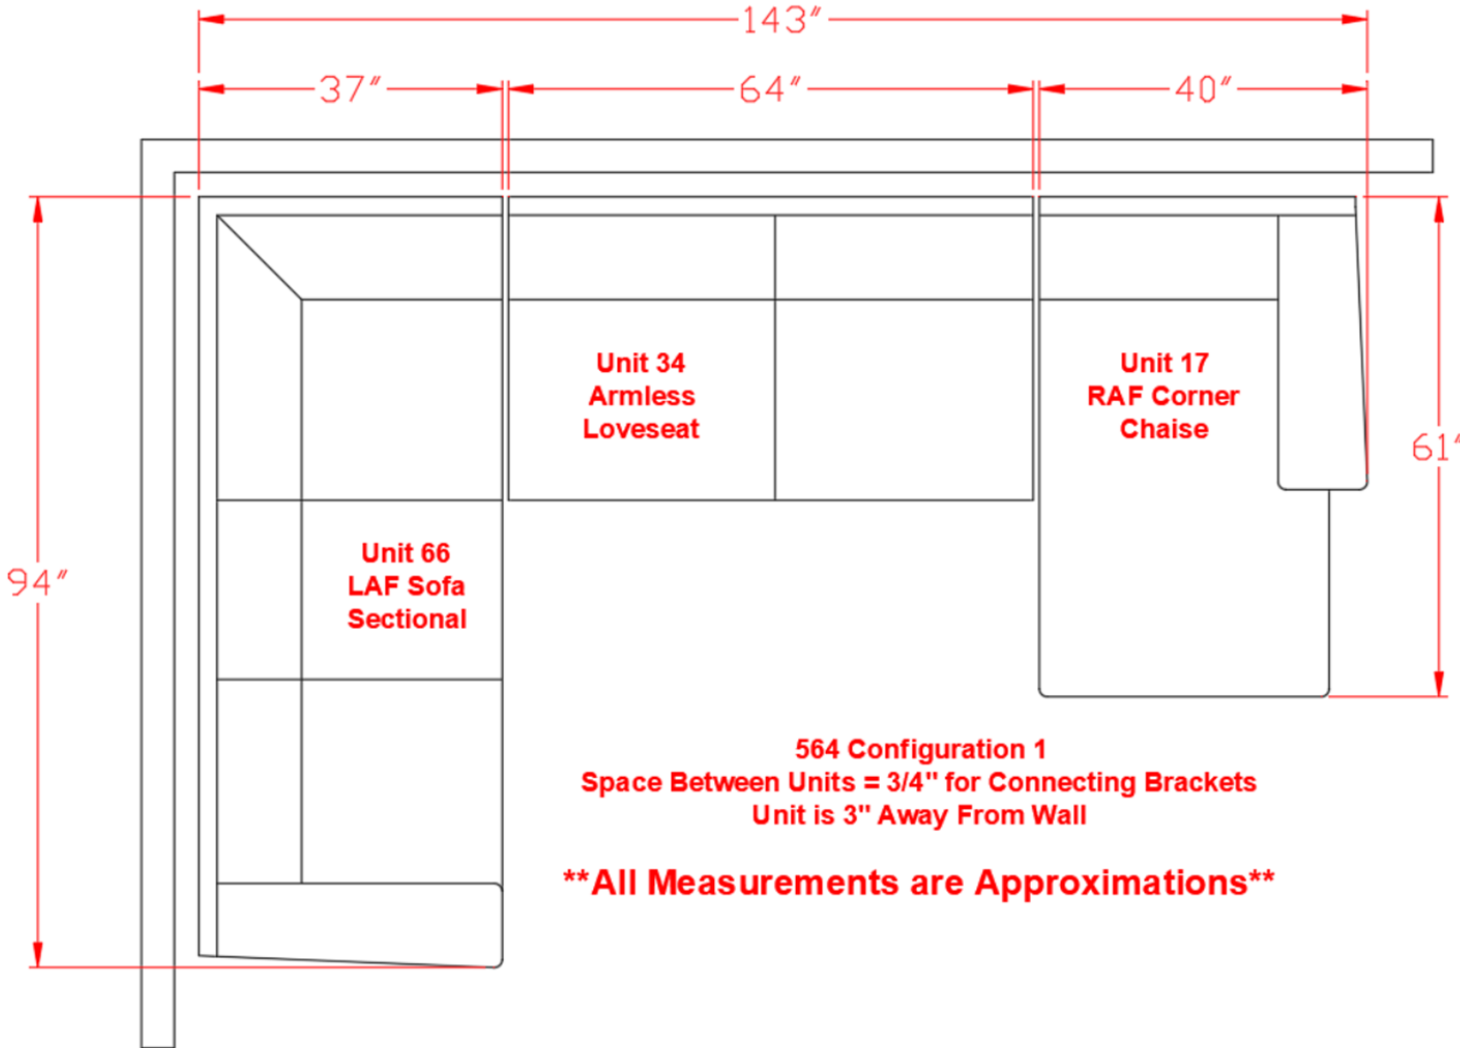

5640234

Call Out	Description
●	Blown Fiber
●	Cushion Chaise Pad - top Pad
●	Cushion Foam
●	KD Component
●	Cover

*Signature*  
DESIGN  
BY **ASHLEY**®

499

400

361

433

204

46

170

*Signature*  
DESIGN  
BY **ASHLEY**®

**564 SECTIONAL  
DIMENSIONS  
3 PIECE  
CONFIGURATION**

**564 Configuration 1  
Space Between Units = 3/4" for Connecting Brackets  
Unit is 3" Away From Wall**

**\*\*All Measurements are Approximations\*\***

**564 SECTIONAL  
DIMENSIONS  
3 PIECE  
CONFIGURATION**

**564 Configuration 2  
Space Between Units = 3/4" for Connecting Brackets  
Unit is 3" Away From Wall**