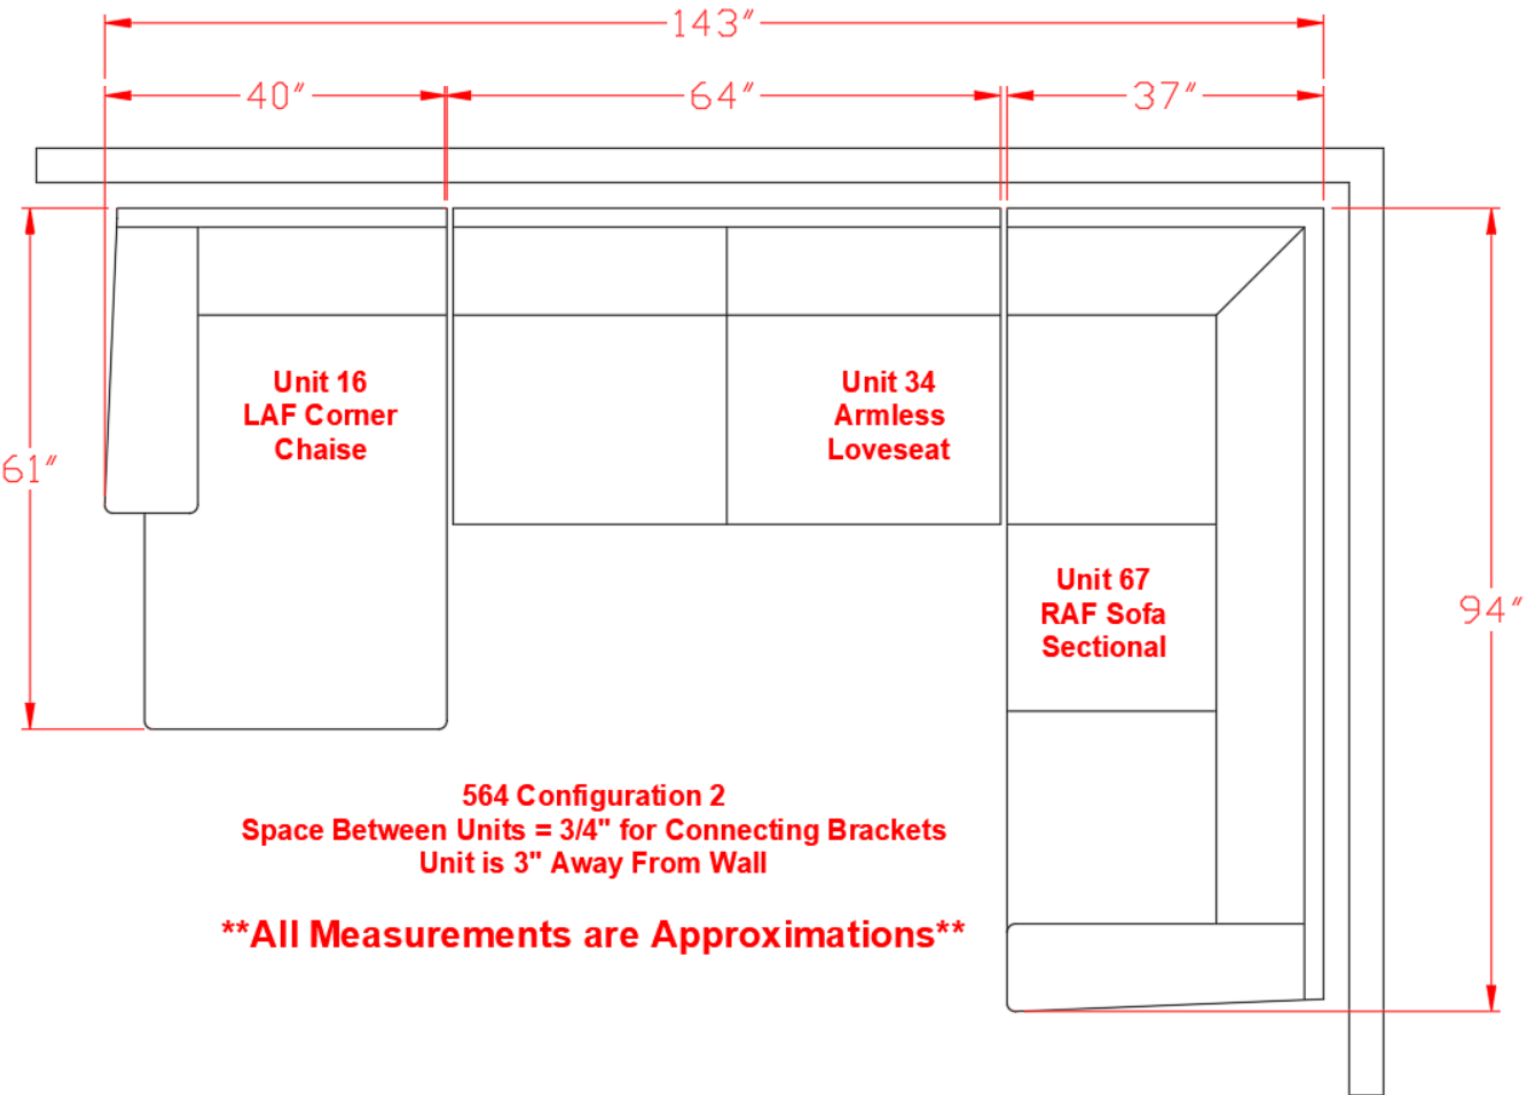

46

170

*Signature*  
DESIGN  
BY **ASHLEY**®

**564 SECTIONAL  
DIMENSIONS  
3 PIECE  
CONFIGURATION**

**564 Configuration 1  
Space Between Units = 3/4" for Connecting Brackets  
Unit is 3" Away From Wall**

**\*\*All Measurements are Approximations\*\***

**564 SECTIONAL  
DIMENSIONS  
3 PIECE  
CONFIGURATION**

**564 Configuration 2  
Space Between Units = 3/4" for Connecting Brackets  
Unit is 3" Away From Wall**

**\*\*All Measurements are Approximations\*\***