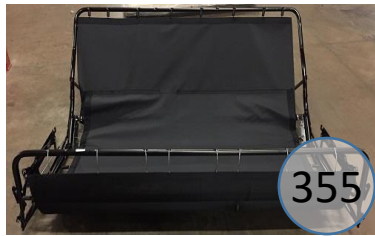

875-03-04-39

Call Out	Description
●	Blown Fiber
●	Cushion Chaise Pad - top Pad
●	Cushion Foam
●	KD Component
●	Cover

Signature
DESIGN
BY **ASHLEY**®

Signature
DESIGN
BY **ASHLEY**®