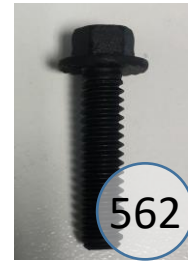

875-03-04-39

Call Out	Description
●	Blown Fiber
●	Cushion Chaise Pad - top Pad
●	Cushion Foam
●	KD Component
●	Cover

Signature
DESIGN
BY **ASHLEY**®

Signature
DESIGN
BY **ASHLEY**®