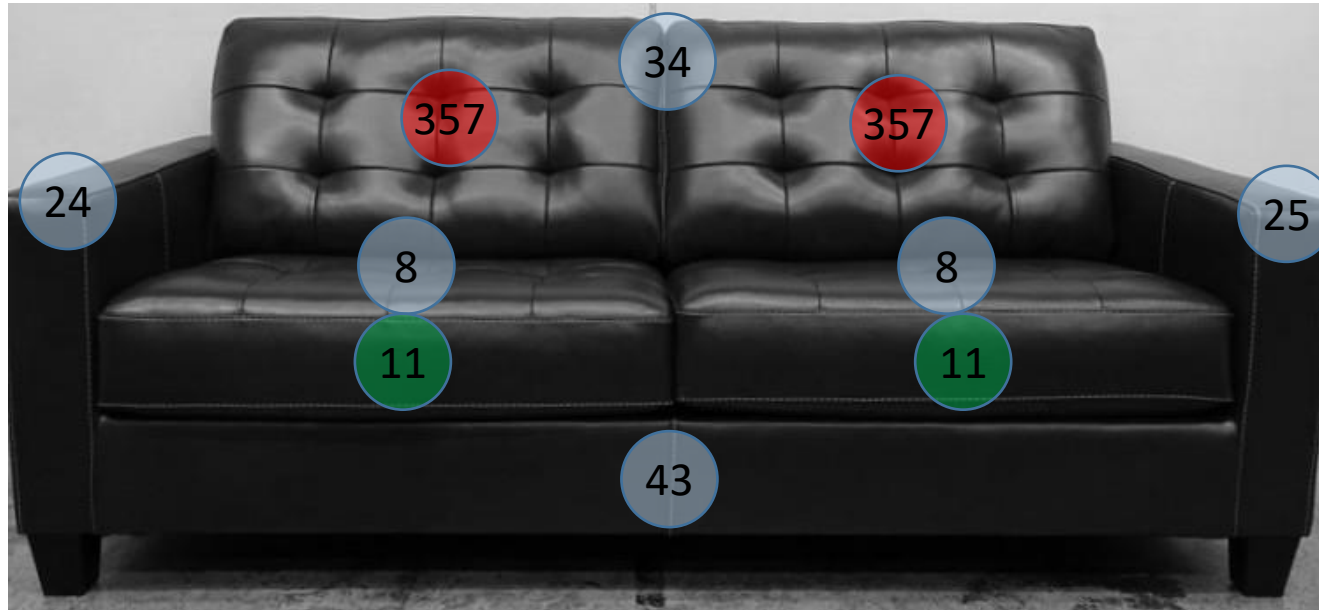

875-03-04-39

Call Out	Description
●	Blown Fiber
●	Cushion Chaise Pad - top Pad
●	Cushion Foam
●	KD Component
●	Cover

Signature
DESIGN
BY **ASHLEY**®

Signature
DESIGN
BY **ASHLEY**®