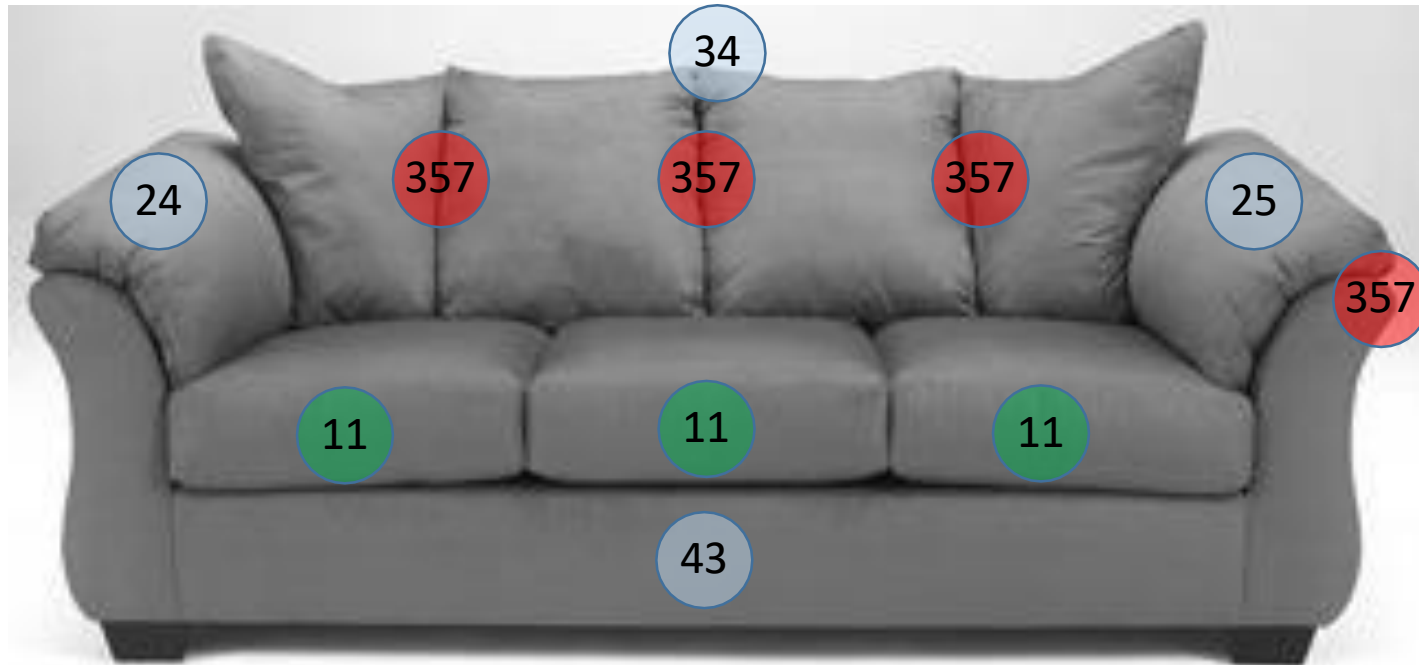

750-00-01-02-04-05-06-07-08-09-38

Call Out	Description
●	Blown Fiber
●	Cushion Chaise Pad - top Pad
●	Cushion Foam
●	KD Component
●	Cover

For more RPs' information, please see the following page.