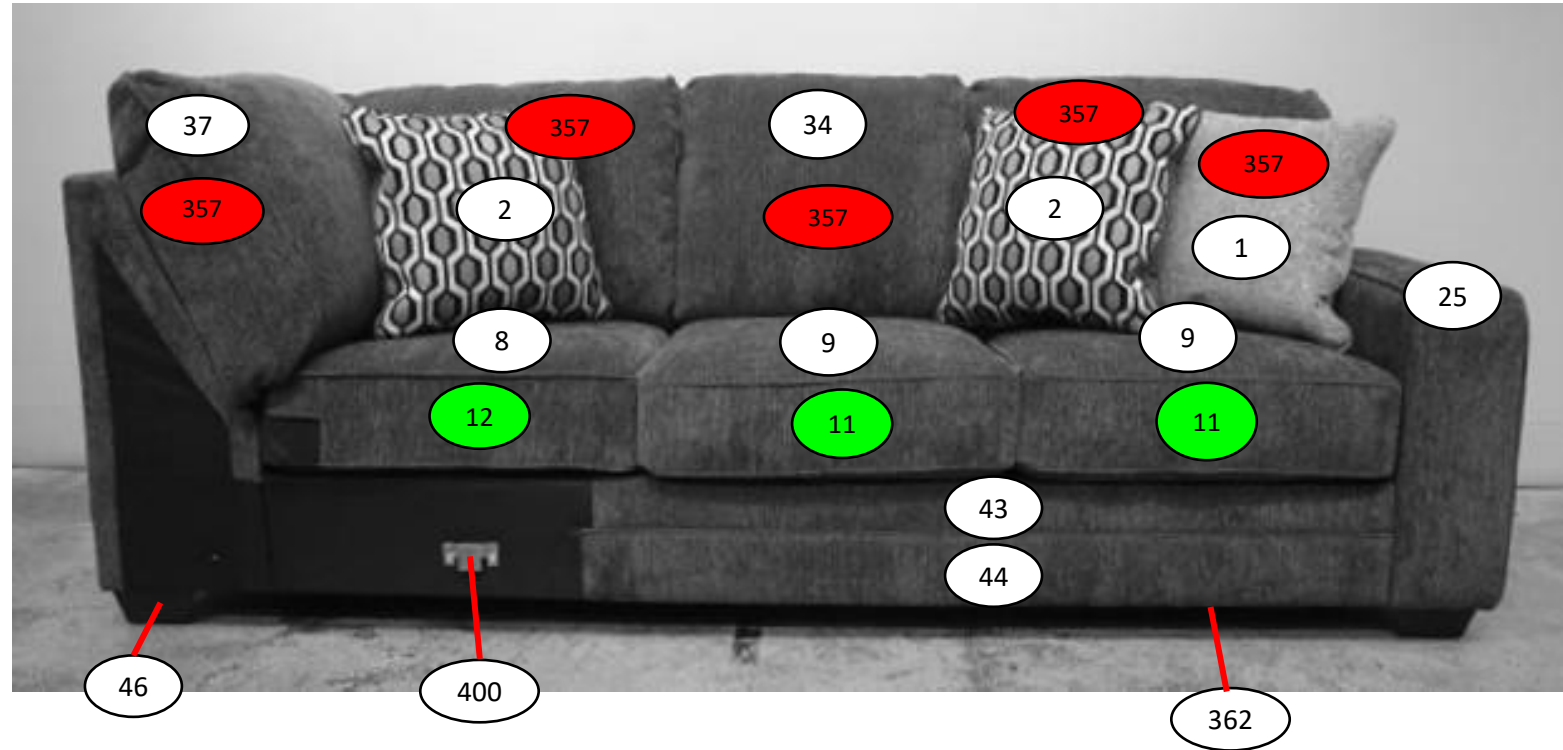

7260067

**GREEN
CUSHION
POLY**

**YELLOW
CHAISE
POLY**

BLOWN FIBER

726 SECTIONAL DIMENSIONS 3 PIECE CONFIGURATION

726 SECTIONAL DIMENSIONS 3 PIECE CONFIGURATION