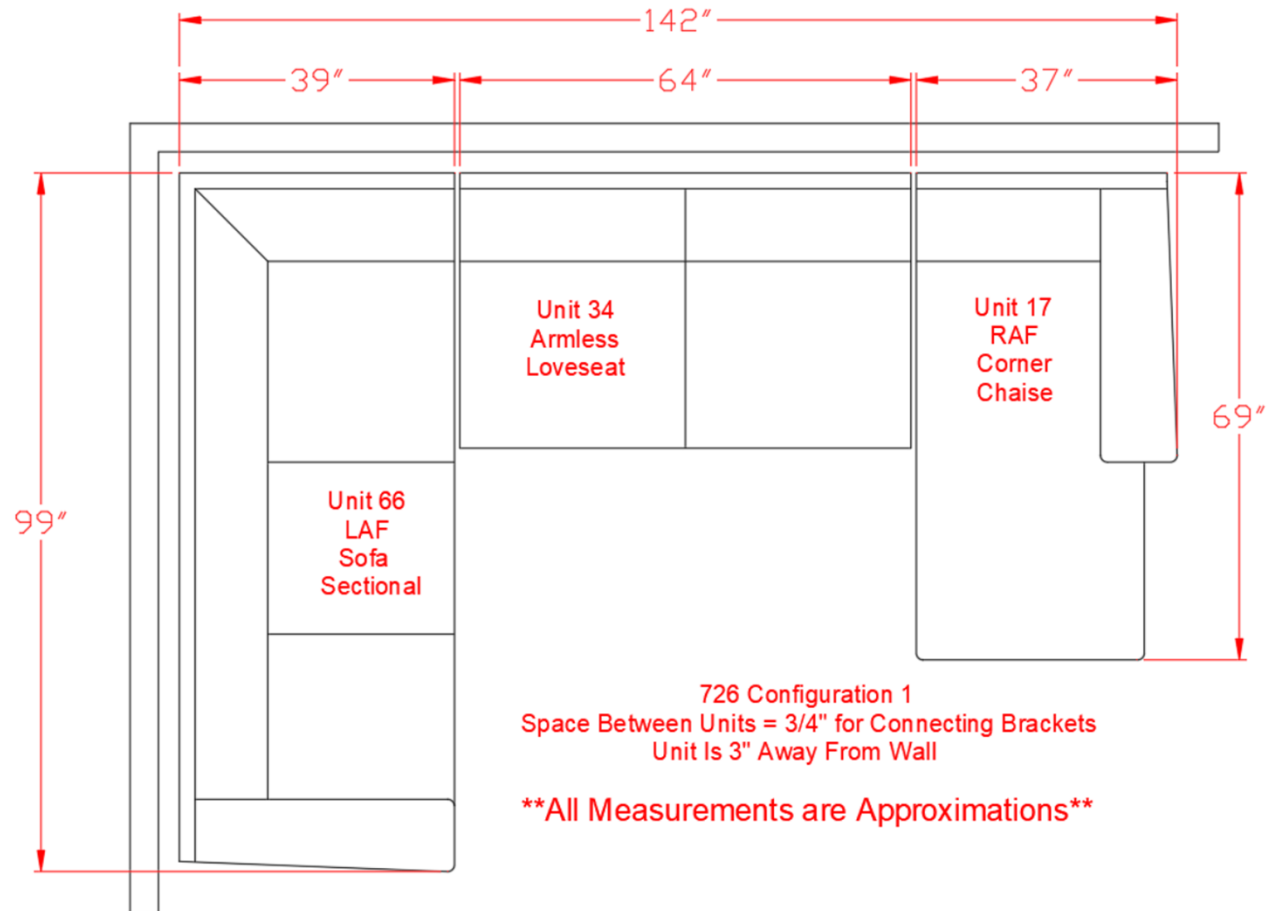

7260067

**GREEN
CUSHION
POLY**

**YELLOW
CHAISE
POLY**

BLOWN FIBER

726 SECTIONAL DIMENSIONS 3 PIECE CONFIGURATION

726 SECTIONAL DIMENSIONS 3 PIECE CONFIGURATION