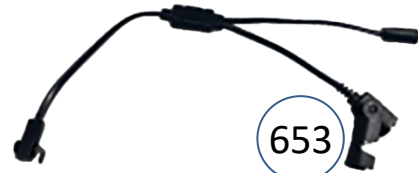

653

654

31127RP