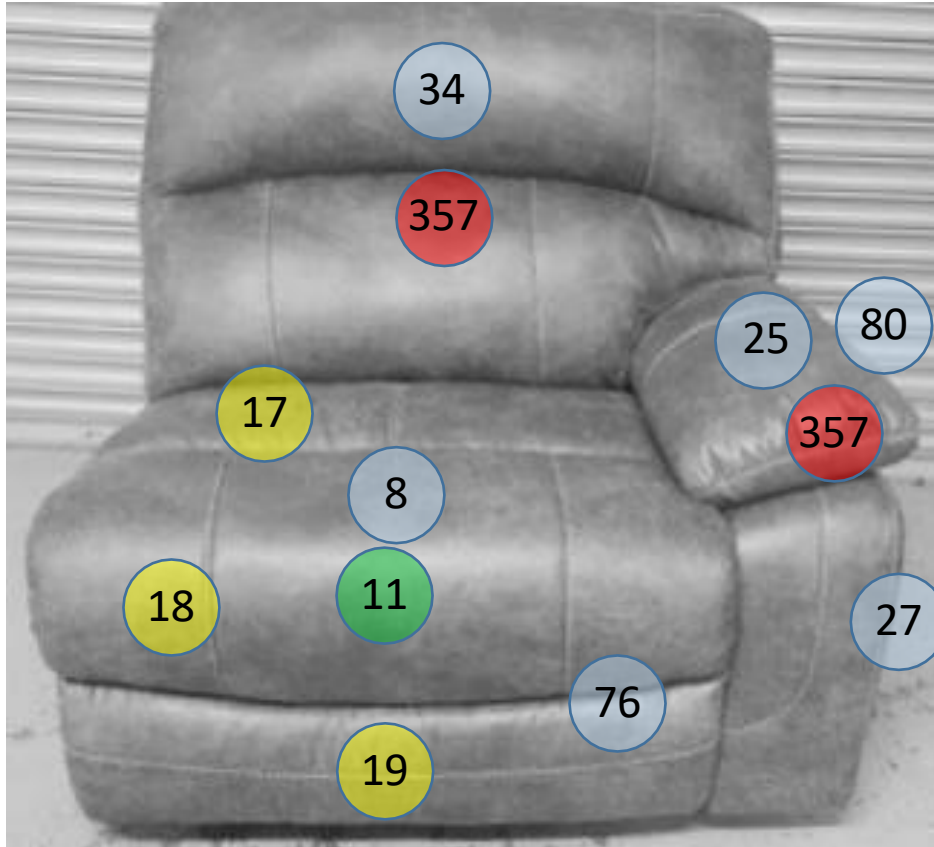

3430362

| Call Out | Description |
|------------|------------------------------|
| ● (Red) | Blown Fiber |
| ● (Yellow) | Cushion Chaise Pad - top Pad |
| ● (Green) | Cushion Foam |
| ● (Orange) | KD Component |
| ● (Blue) | Cover |

For more RPs' information, please see the following page.

425

227

145

520

148

215

101

134

418

105

547

488

653

654

31127RP

406

WNK: Eff to 04/23/25
US: Eff to 04/19/25

32318RP

406

WNK: Eff from 04/23/25
US: Eff from 04/19/25

343 Group
Section Dimensions
4 Piece Configuration

343 Configuration
Space Between Units = 3/4" For Connecting Brackets
Unit is 3" Away From Wall