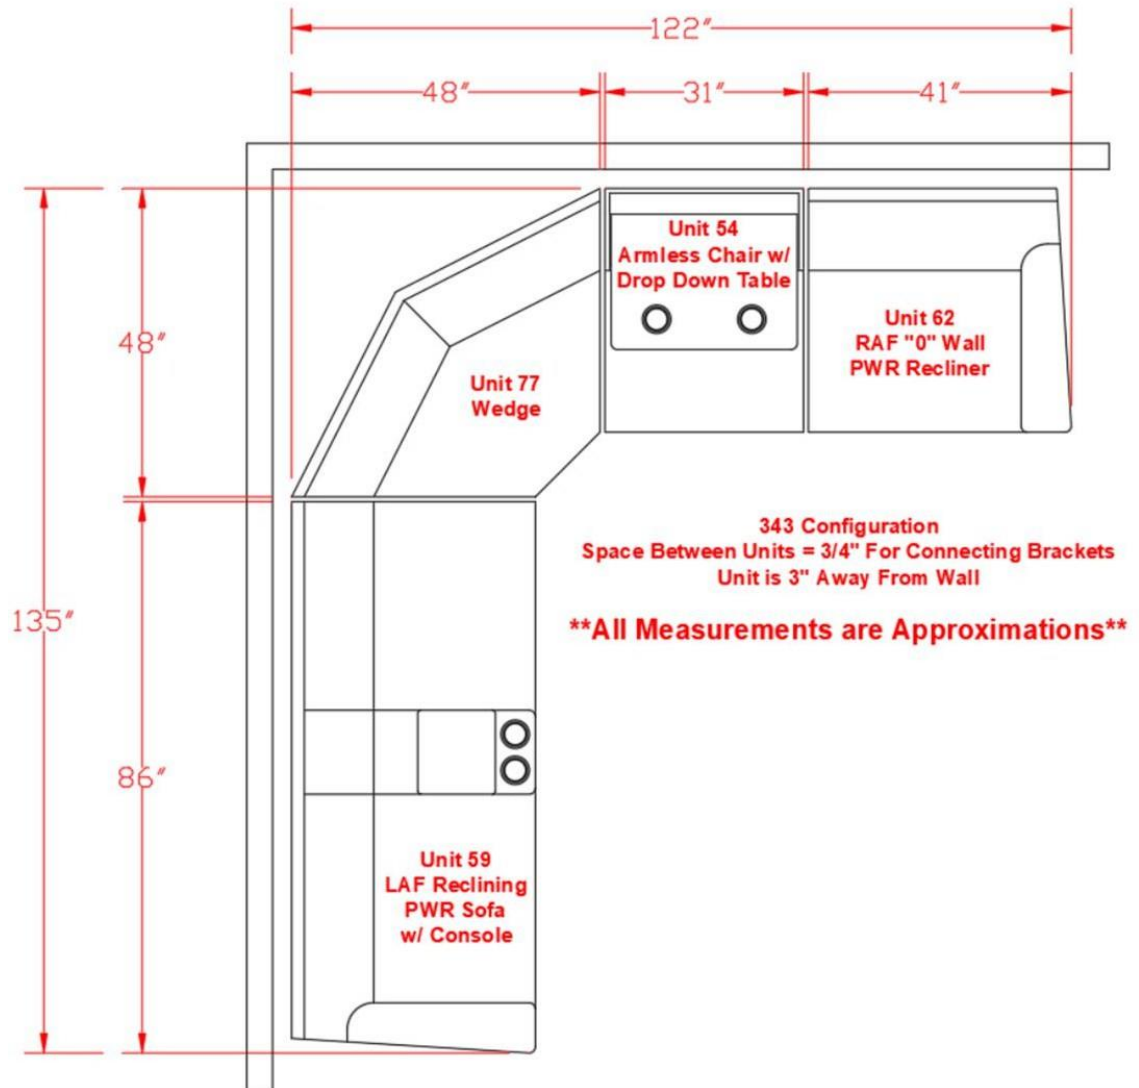

406

WNK: Eff to 04/23/25
US: Eff to 04/19/25

32318RP

406

WNK: Eff from 04/23/25
US: Eff from 04/19/25

343 Group
Section Dimensions
4 Piece Configuration

343 Configuration
Space Between Units = 3/4" For Connecting Brackets
Unit is 3" Away From Wall

****All Measurements are Approximations****