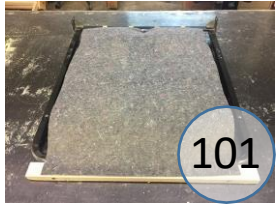

# 3430359

Call Out	Description
● (Red)	Blown Fiber
● (Yellow)	Cushion Chaise Pad - top Pad
● (Green)	Cushion Foam
● (Orange)	KD Component
● (Light Blue)	Cover

For more RPs' information, please see the following page.

425

227

145

157

488

214

108

101