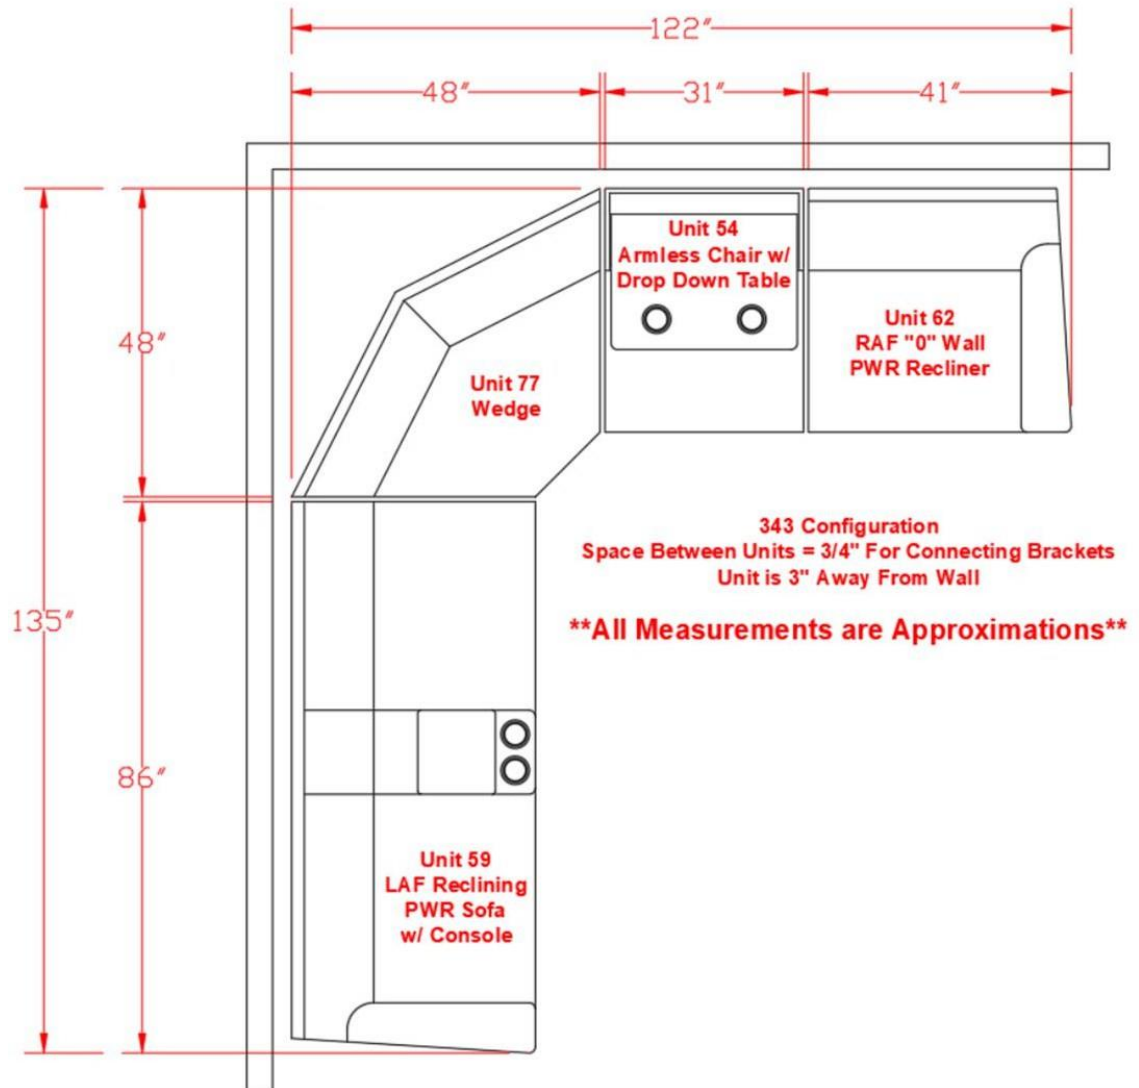

654

343 Group  
Section Dimensions  
4 Piece Configuration

343 Configuration  
Space Between Units = 3/4" For Connecting Brackets  
Unit is 3" Away From Wall

**\*\*All Measurements are Approximations\*\***