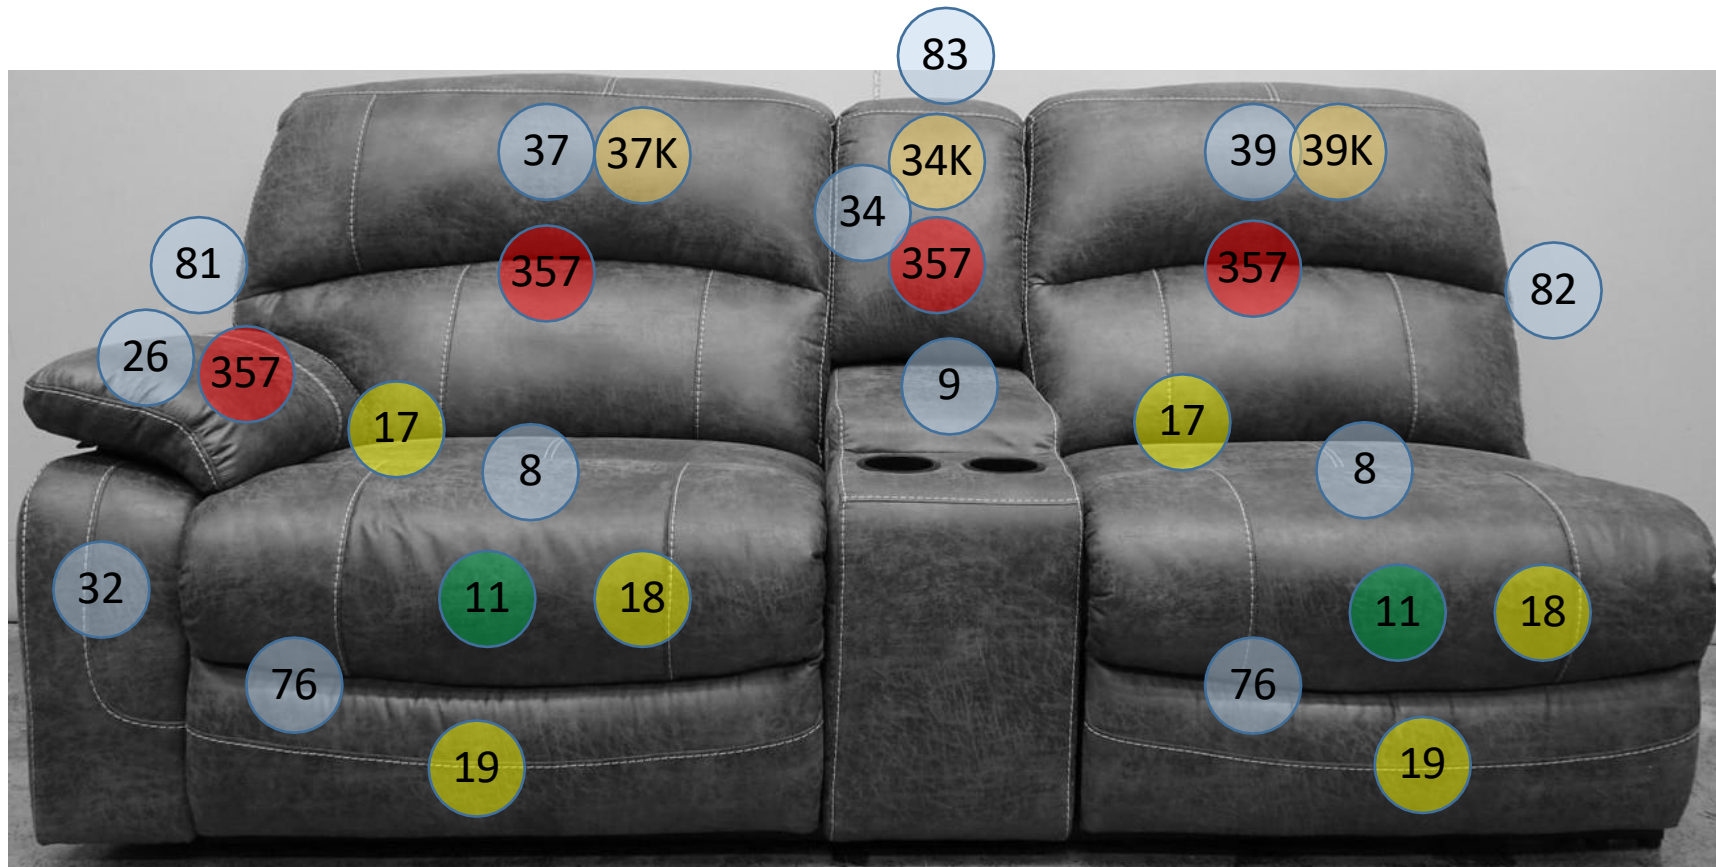

# 3430359

Call Out	Description
● (Red)	Blown Fiber
● (Yellow)	Cushion Chaise Pad - top Pad
● (Green)	Cushion Foam
● (Orange)	KD Component
● (Light Blue)	Cover

For more RPs' information, please see the following page.

425

227

145

157

488

214

108

101