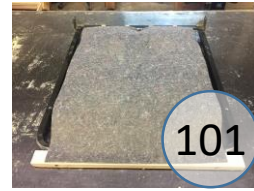

2780149

Call Out	Description
● (Red)	Blown Fiber
● (Yellow)	Cushion Chaise Pad - top Pad
● (Green)	Cushion Foam
● (Yellow)	KD Component
● (Light Blue)	Cover

For more RPs' information, please see the following page.

368

71

101

105

134

438

418

**278 SECTIONAL
DIMENSIONS
2 PIECE
CONFIGURATION**