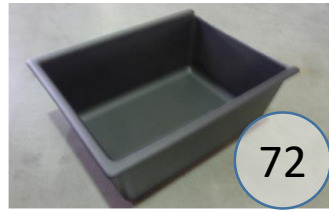

425

432

72

113

396

419

361

108

368

71

101

105

134

438

418