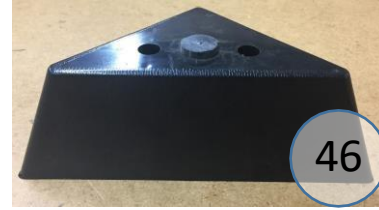

1960477

Call Out	Description
● (Red)	Blown Fiber
● (Yellow)	Cushion Chaise Pad - top Pad
● (Green)	Cushion Foam
● (Yellow)	KD Component
● (Blue)	Cover

For more RPs' information, please see the following page.

499

400

363

444

46

196 SECTIONAL DIMENSIONS

5 PIECE

CONFIGURATION