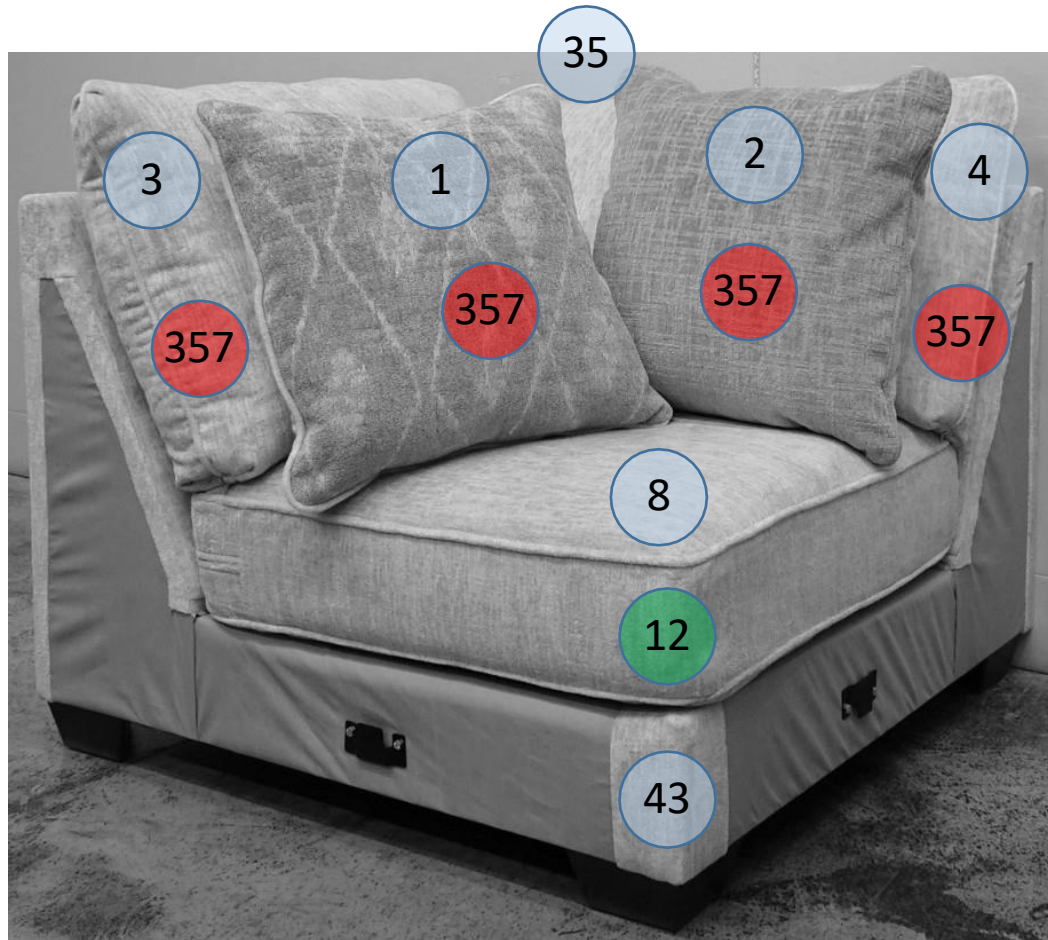

1960477

Call Out	Description
● (Red)	Blown Fiber
● (Yellow)	Cushion Chaise Pad - top Pad
● (Green)	Cushion Foam
● (Yellow)	KD Component
● (Blue)	Cover

For more RPs' information, please see the following page.

499

400

363

444

46

196 SECTIONAL DIMENSIONS

5 PIECE

CONFIGURATION