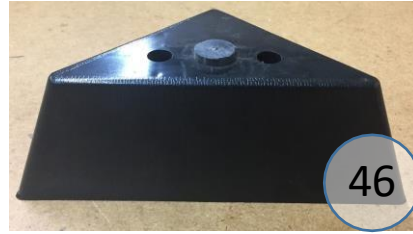

1960466

Call Out	Description
●	Blown Fiber
●	Cushion Chaise Pad - top Pad
●	Cushion Foam
●	KD Component
●	Cover

For more RPs' information, please see the following page.

499

400

363

46

433

170

196 SECTIONAL DIMENSIONS 5 PIECE CONFIGURATION