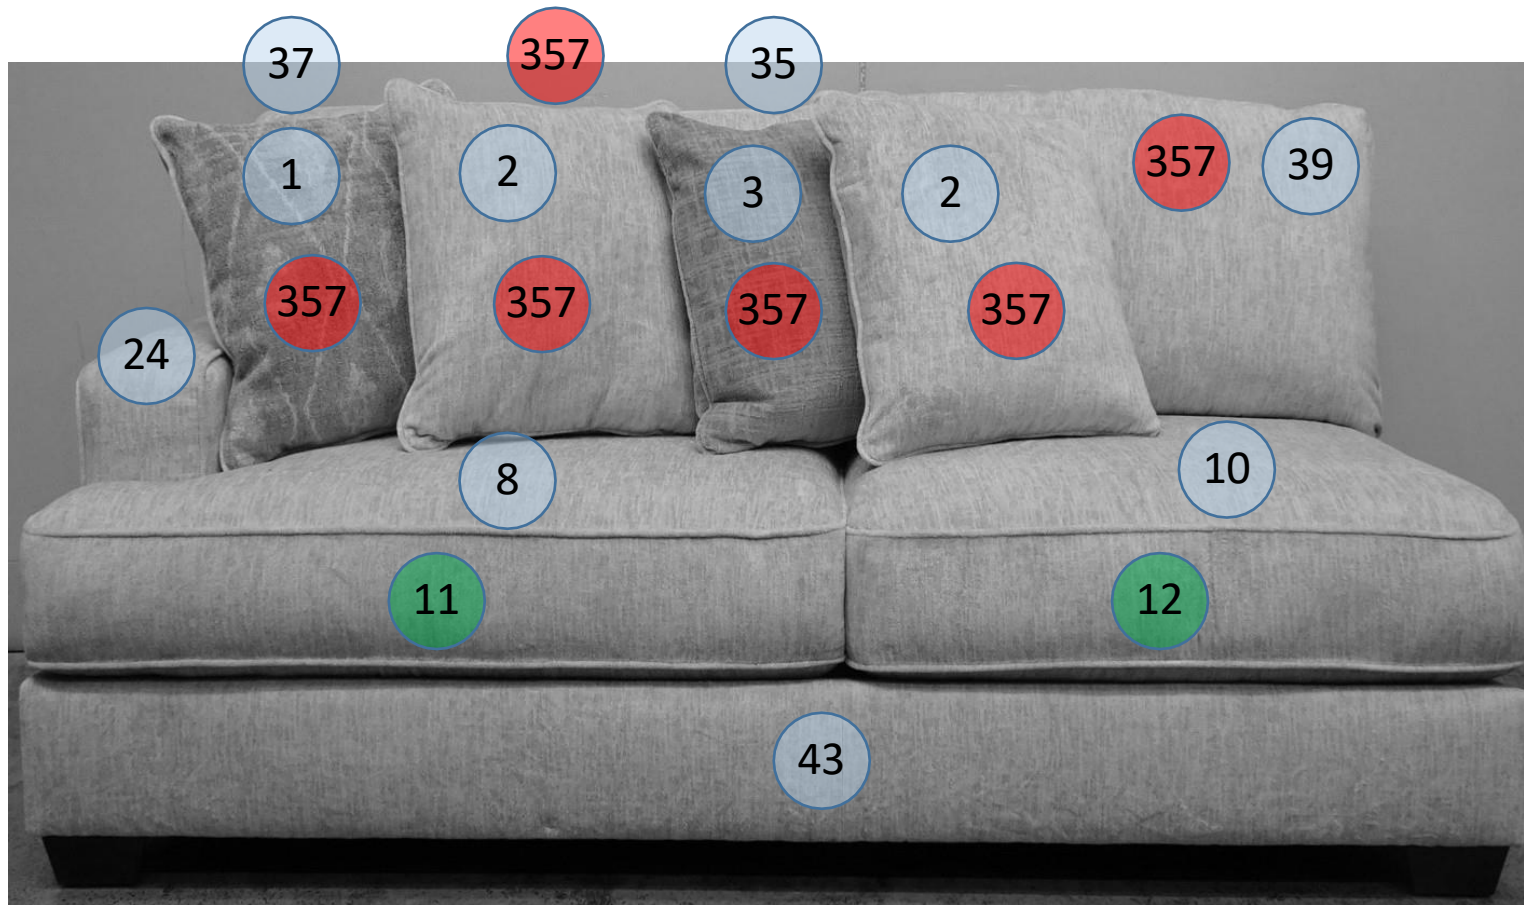

1960466

Call Out	Description
●	Blown Fiber
●	Cushion Chaise Pad - top Pad
●	Cushion Foam
●	KD Component
●	Cover

For more RPs' information, please see the following page.

499

400

363

46

433

170

196 SECTIONAL DIMENSIONS 5 PIECE CONFIGURATION