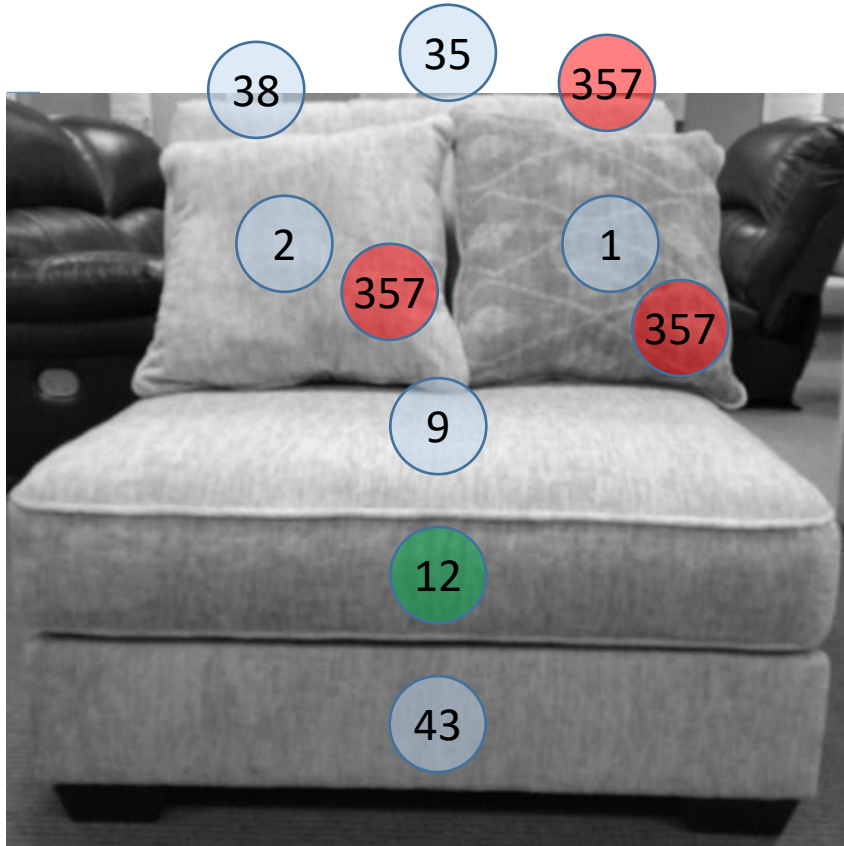

1960446

Call Out	Description
● (Red)	Blown Fiber
● (Yellow)	Cushion Chaise Pad - top Pad
● (Green)	Cushion Foam
● (Orange)	KD Component
● (Blue)	Cover

For more RPs' information, please see the following page.

196 SECTIONAL DIMENSIONS
5 PIECE
CONFIGURATION