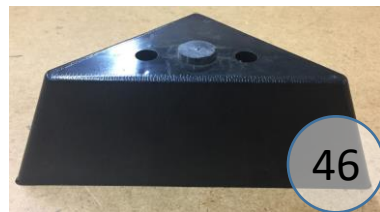

1960446

Call Out	Description
● (Red)	Blown Fiber
● (Yellow)	Cushion Chaise Pad - top Pad
● (Green)	Cushion Foam
● (Orange)	KD Component
● (Blue)	Cover

For more RPs' information, please see the following page.

196 SECTIONAL DIMENSIONS
5 PIECE
CONFIGURATION