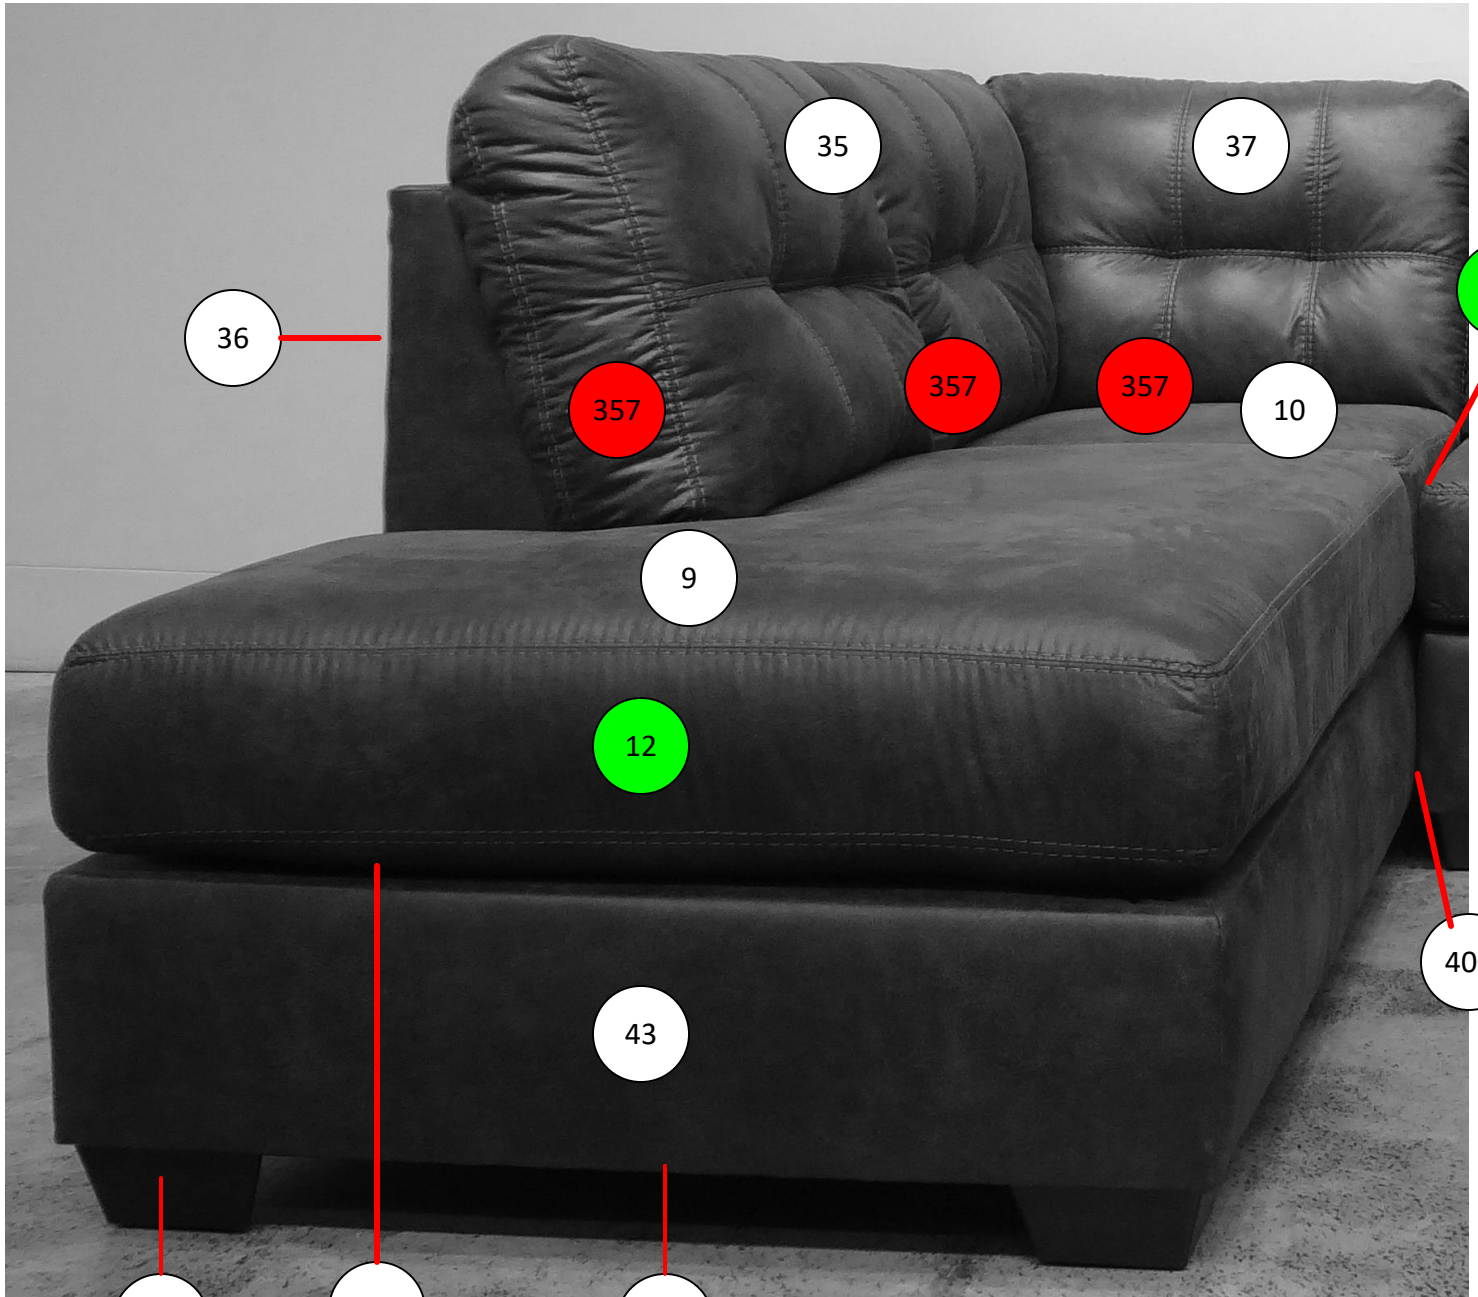

GREEN
CUSHION
POLY

YELLOW
CHAISE
POLY

1720116

BLOWN FIBER

46

368

361

432

499

169

**172 SECTIONAL
DIMENSIONS
2 PIECE
CONFIGURATION**