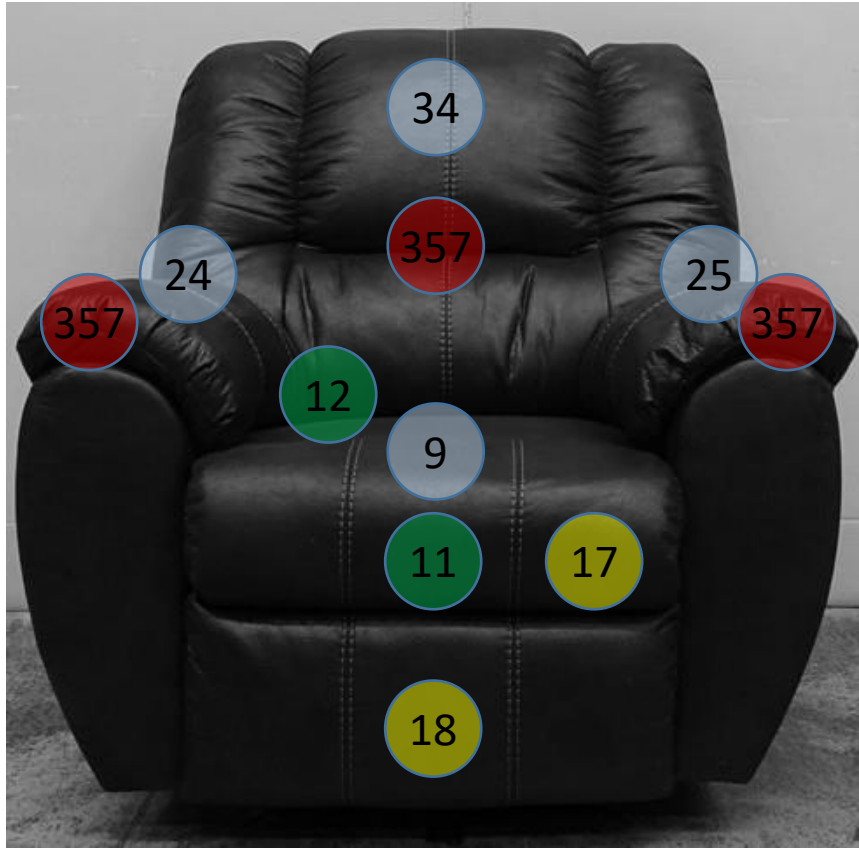

# 103-01-02-25

Call Out	Description
●	Blown Fiber
●	Cushion Chaise Pad - top Pad
●	Cushion Foam
●	KD Component
●	Cover

For more RPs' information, please see the following page.

425

426

418

420

110

101

149

615

617

619

118

394