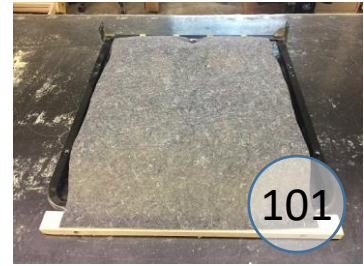

# 103-01-02-25

Call Out	Description
●	Blown Fiber
●	Cushion Chaise Pad - top Pad
●	Cushion Foam
●	KD Component
●	Cover

For more RPs' information, please see the following page.

425

426

418

420

110