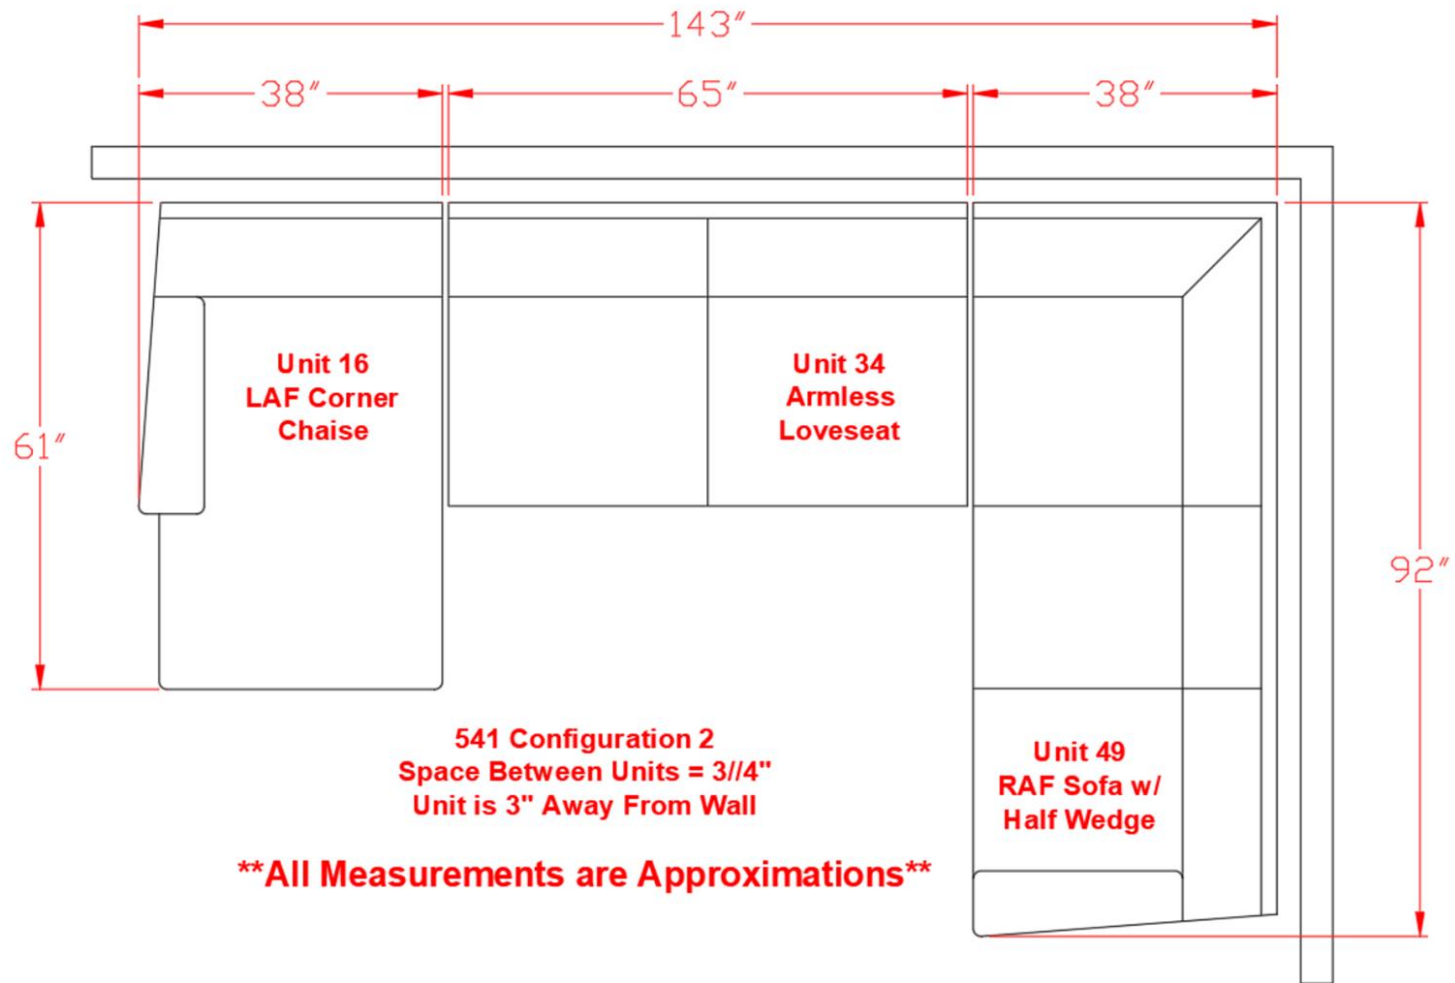

5410249

Call Out	Description
● (Red)	Blown Fiber
● (Yellow)	Cushion Chaise Pad - top Pad
● (Green)	Cushion Foam
● (Orange)	KD Component
● (Blue)	Cover

Signature
DESIGN
BY **ASHLEY**®

Signature
DESIGN
BY **ASHLEY**®

**541 SECTIONAL
DIMENSIONS
3 PIECE
CONFIGURATION**

541 Configuration 2
Space Between Units = 3/4"
Unit is 3" Away From Wall

****All Measurements are Approximations****

**541 SECTIONAL
DIMENSIONS
3 PIECE
CONFIGURATION**