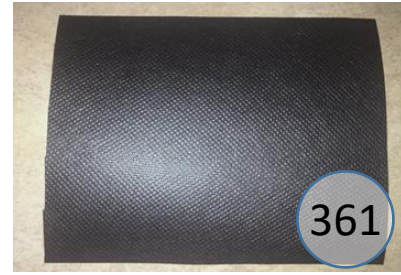

5410249

Call Out	Description
● (Red)	Blown Fiber
● (Yellow)	Cushion Chaise Pad - top Pad
● (Green)	Cushion Foam
● (Orange)	KD Component
● (Blue)	Cover

Signature
DESIGN
BY **ASHLEY**®

Signature
DESIGN
BY **ASHLEY**®

**541 SECTIONAL
DIMENSIONS
3 PIECE
CONFIGURATION**

541 Configuration 2
Space Between Units = 3/4"
Unit is 3" Away From Wall

****All Measurements are Approximations****

**541 SECTIONAL
DIMENSIONS
3 PIECE
CONFIGURATION**