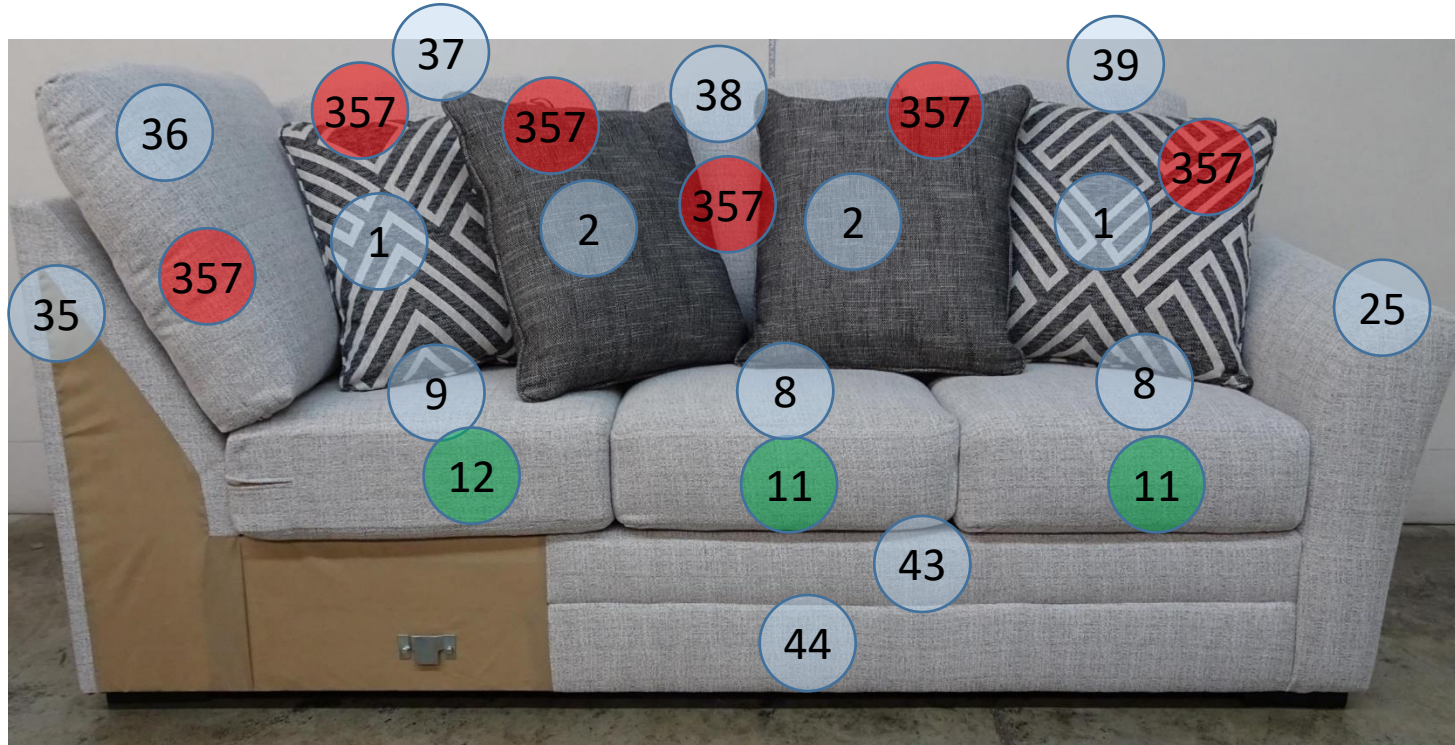

5410249

Call Out	Description
● (Red)	Blown Fiber
● (Yellow)	Cushion Chaise Pad - top Pad
● (Green)	Cushion Foam
● (Orange)	KD Component
● (Blue)	Cover

Signature
DESIGN
BY **ASHLEY**®

Signature
DESIGN
BY **ASHLEY**®

**541 SECTIONAL
DIMENSIONS
3 PIECE
CONFIGURATION**

541 Configuration 2
Space Between Units = 3/4"
Unit is 3" Away From Wall

****All Measurements are Approximations****

**541 SECTIONAL
DIMENSIONS
3 PIECE
CONFIGURATION**