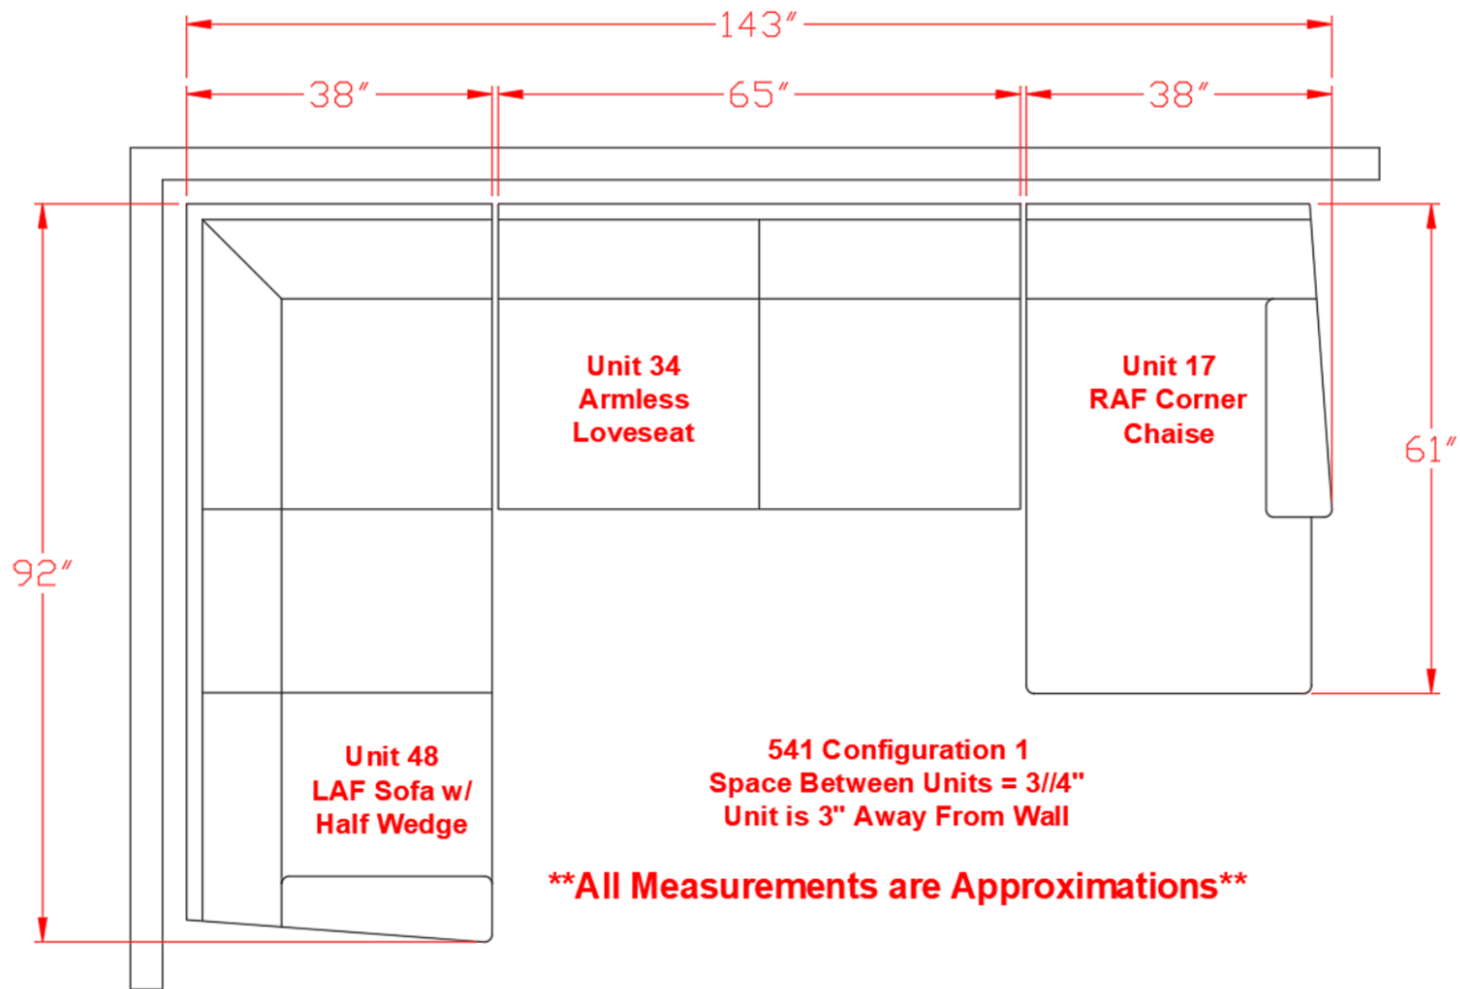

5410248

Call Out	Description
● (Red)	Blown Fiber
● (Yellow)	Cushion Chaise Pad - top Pad
● (Green)	Cushion Foam
● (Orange)	KD Component
● (Blue)	Cover

Signature
DESIGN
BY **ASHLEY**®

Signature
DESIGN
BY **ASHLEY**®

**541 SECTIONAL
DIMENSIONS
3 PIECE
CONFIGURATION**

**541 SECTIONAL
DIMENSIONS
3 PIECE
CONFIGURATION**

541 Configuration 1
Space Between Units = 3/4"
Unit is 3" Away From Wall

****All Measurements are Approximations****