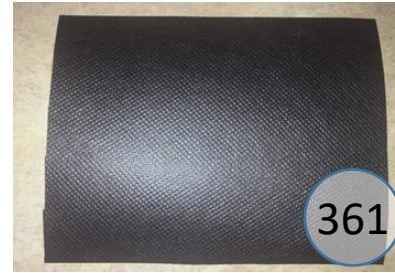

5410248

Call Out	Description
● (Red)	Blown Fiber
● (Yellow)	Cushion Chaise Pad - top Pad
● (Green)	Cushion Foam
● (Orange)	KD Component
● (Blue)	Cover

Signature
DESIGN
BY **ASHLEY**®

Signature
DESIGN
BY **ASHLEY**®

**541 SECTIONAL
DIMENSIONS
3 PIECE
CONFIGURATION**

**541 SECTIONAL
DIMENSIONS
3 PIECE
CONFIGURATION**

541 Configuration 1
Space Between Units = 3/4"
Unit is 3" Away From Wall

****All Measurements are Approximations****