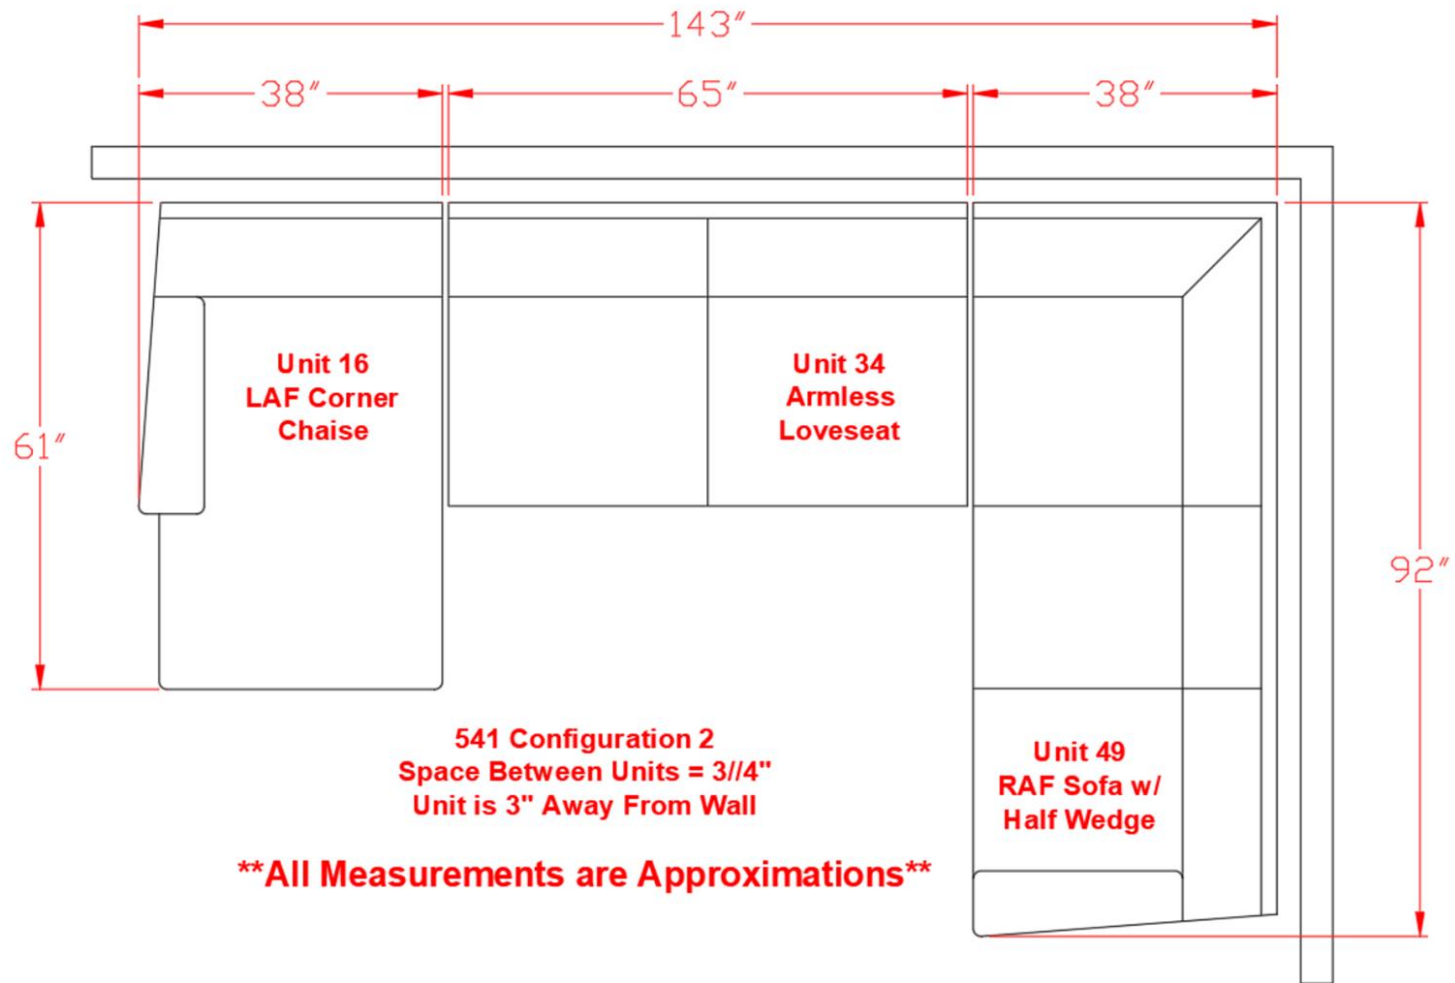

5410248

Call Out	Description
● (Red)	Blown Fiber
● (Yellow)	Cushion Chaise Pad - top Pad
● (Green)	Cushion Foam
● (Orange)	KD Component
● (Blue)	Cover

Signature
DESIGN
BY **ASHLEY**®

Signature
DESIGN
BY **ASHLEY**®

**541 SECTIONAL
DIMENSIONS
3 PIECE
CONFIGURATION**

**541 SECTIONAL
DIMENSIONS
3 PIECE
CONFIGURATION**

541 Configuration 1
Space Between Units = 3/4"
Unit is 3" Away From Wall

****All Measurements are Approximations****