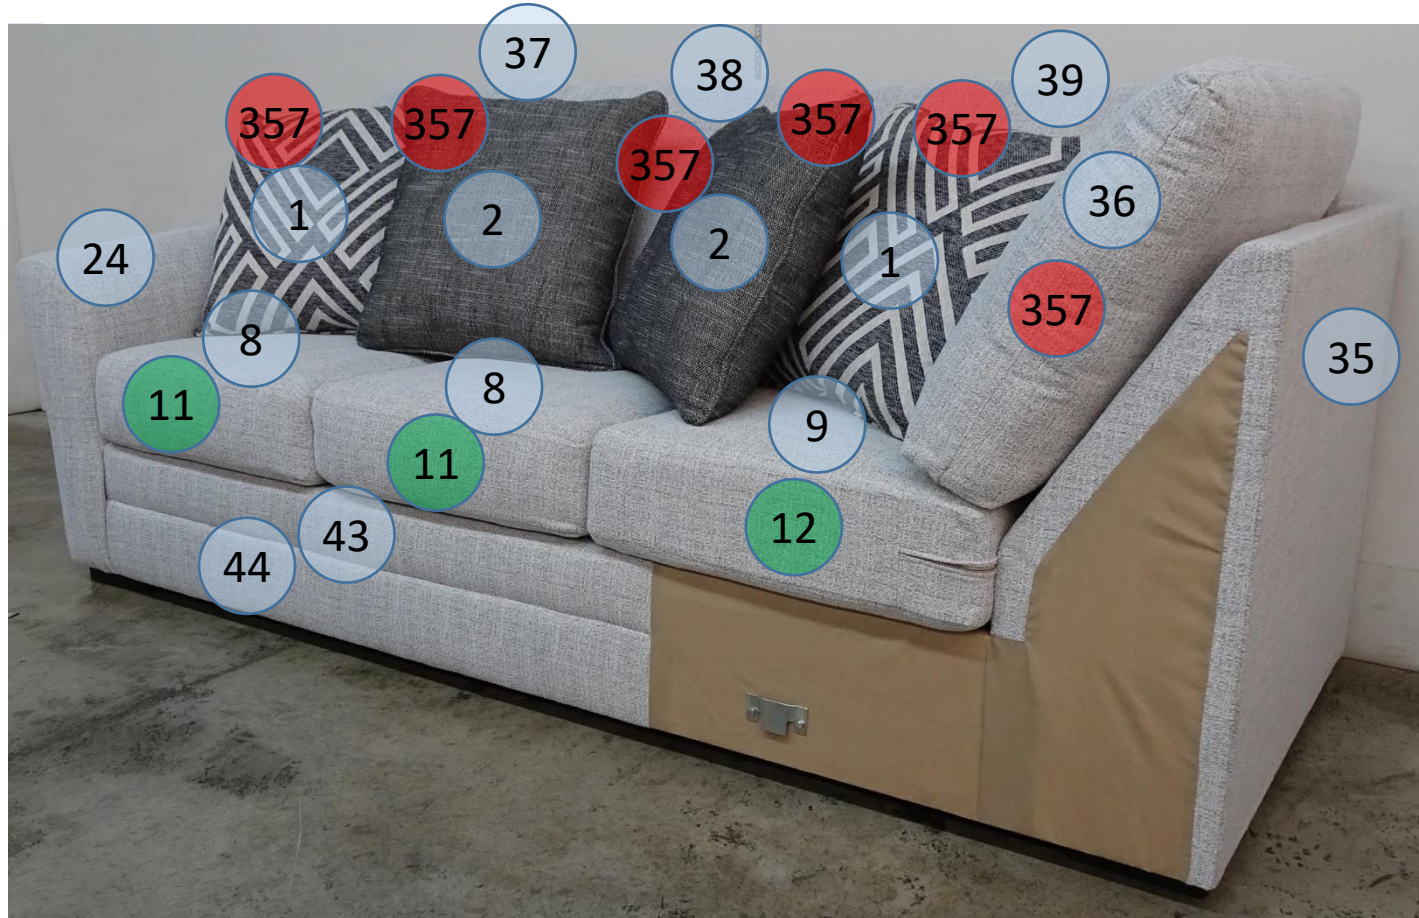

5410248

Call Out	Description
● (Red)	Blown Fiber
● (Yellow)	Cushion Chaise Pad - top Pad
● (Green)	Cushion Foam
● (Orange)	KD Component
● (Blue)	Cover

Signature
DESIGN
BY **ASHLEY**®

Signature
DESIGN
BY **ASHLEY**®

**541 SECTIONAL
DIMENSIONS
3 PIECE
CONFIGURATION**

**541 SECTIONAL
DIMENSIONS
3 PIECE
CONFIGURATION**

541 Configuration 1
Space Between Units = 3/4"
Unit is 3" Away From Wall

****All Measurements are Approximations****