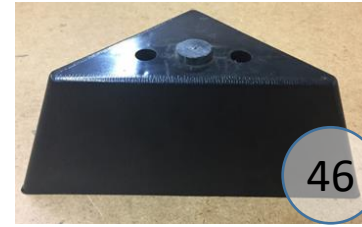

5530510

Call Out	Description
●	Blown Fiber
●	Cushion Chaise Pad - top Pad
●	Cushion Foam
●	KD Component
●	Cover

Signature
DESIGN
BY **ASHLEY**®

227

499

400

361

46

562

473

354

Signature
DESIGN
BY **ASHLEY**®

**553 SECTIONAL
DIMENSIONS
2 PIECE
CONFIGURATION**

**553 SECTIONAL
DIMENSIONS
2 PIECE
CONFIGURATION**