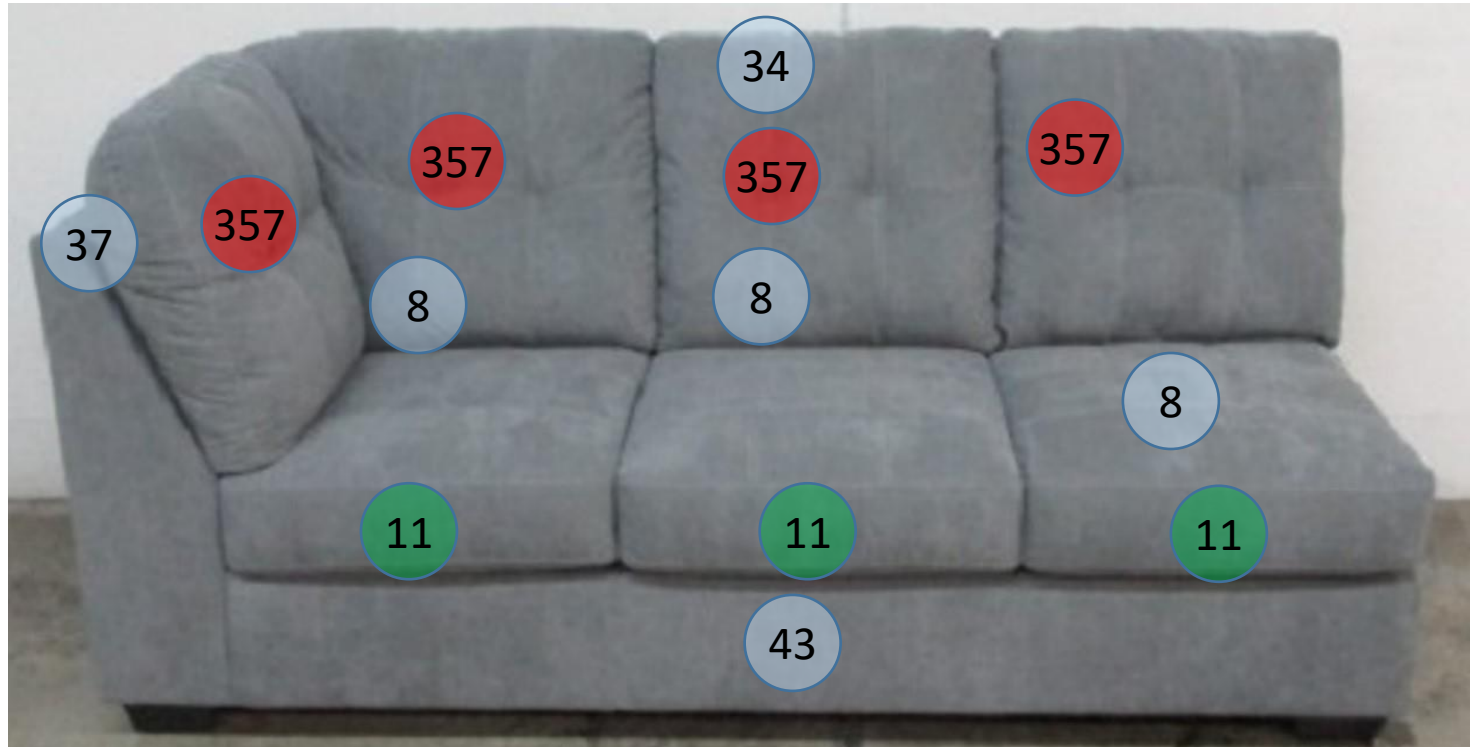

5530510

Call Out	Description
●	Blown Fiber
●	Cushion Chaise Pad - top Pad
●	Cushion Foam
●	KD Component
●	Cover

Signature
DESIGN
BY **ASHLEY**®

227

499

400

361

46

562

473

354

Signature
DESIGN
BY **ASHLEY**®

**553 SECTIONAL
DIMENSIONS
2 PIECE
CONFIGURATION**

**553 SECTIONAL
DIMENSIONS
2 PIECE
CONFIGURATION**