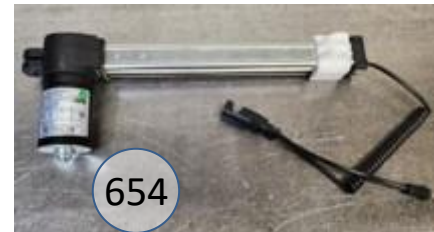

101

105

108

134

654

157

149

365

425

426

440

520

547

615

617

619

630

645

216

217

419

480

WNK: Eff to 04/23/25
US: Eff to 04/19/25

406

WNK: Eff to 04/23/25
US: Eff to 04/19/25

480

WNK: Eff from 04/23/25
US: Eff from 04/19/25

653

654

Signature
DESIGN
BY **ASHLEY**®