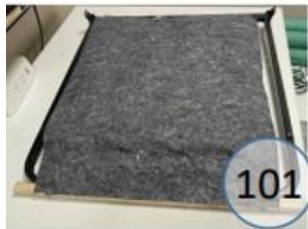

765-04-05-87

Call Out	Description
● (Red)	Blown Fiber
● (Yellow)	Cushion Chaise Pad - top Pad
● (Green)	Cushion Foam
● (Orange)	KD Component
● (Light Blue)	Cover

Signature
DESIGN
BY **ASHLEY**®

101

105

108