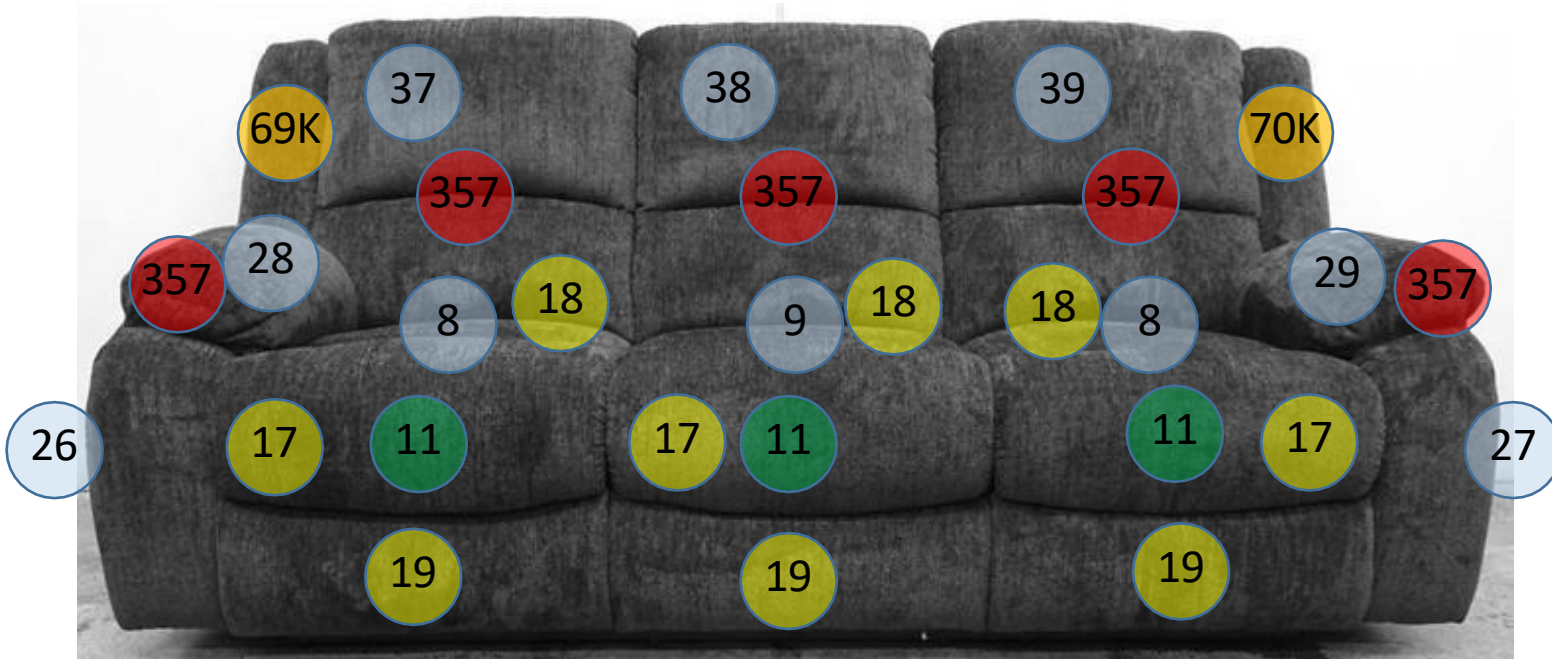

765-04-05-87

Call Out	Description
● (Red)	Blown Fiber
● (Yellow)	Cushion Chaise Pad - top Pad
● (Green)	Cushion Foam
● (Orange)	KD Component
● (Light Blue)	Cover

Signature
DESIGN
BY **ASHLEY**®

101

105

108

134

654

157

149

365

425

426

440

520

547

615

617

619

630

645

216

217

419

480

WNK: Eff to 04/23/25
US: Eff to 04/19/25

406

WNK: Eff to 04/23/25
US: Eff to 04/19/25

480

WNK: Eff from 04/23/25
US: Eff from 04/19/25